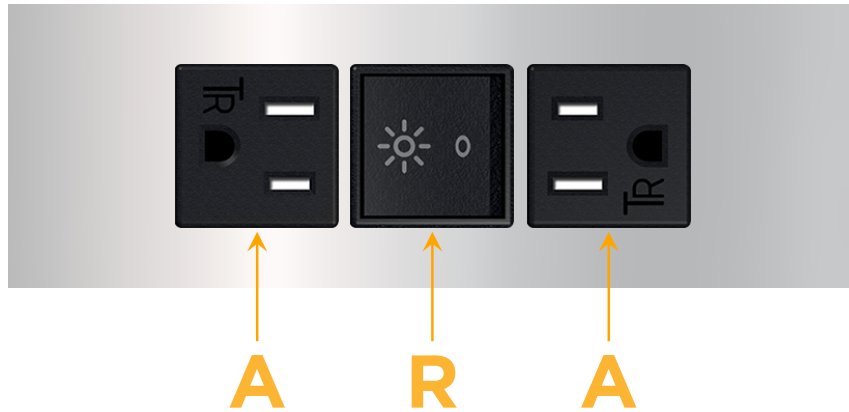

Trim Plate Finish: **CHROME (ABS)**

Custom Finishes Available

M-POWER-3T-ARA-CRATP

Features:

Module/Port Options:

- A** Tamper Resistant AC Receptacle
- E** USB-A & USB-C (20W)
- M** Double USB-A (Fast Charging Ports - 18W)
- H** HDMI
- 6** CAT 6
- 12** RJ 12
- X** Switched AC
- Y** 3-Way Switch (Low Voltage)
- V** USB-C (45W High Speed Charging Port)
- S** USB-C (25W High Speed Charging Port)
- R** Switched AC (Rocker Switch)
- D** Dimmer Switch

Plug:

Supplied with Low Profile Flat 45° Angle 120 VAC Plug

Optional Standard Straight 120 VAC Plug

Optional Straight 120 VAC Pass-through Plug

- CLEAN, COMPACT DESIGN
- STREAMLINED
- LOW PROFILE
- SIDE-EXITING CORDS
- PLUG & PLAY
- 6' AC CORD & PLUG (FLAT PLUG STANDARD)
- CUSTOMIZABLE CONFIGURATIONS AND FINISHES
- UL LISTED FOR MOUNTING IN FURNITURE
- 15A

M-POWER-3T

AC POWER & DATA CONNECTIVITY SOLUTION

M-POWER-3T-ARA-CRATP

Specs:

Modules/Ports:

- A** Tamper Resistant AC Receptacle
- R** Switched AC (Rocker Switch)

Distributed by

Mormax Company, Inc.