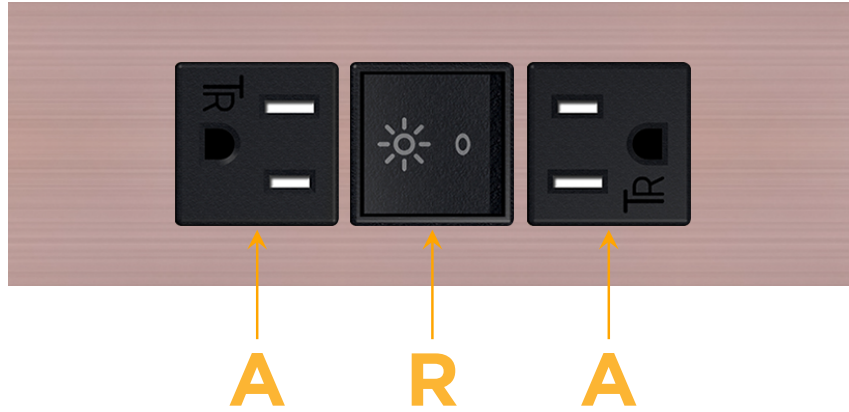

M-POWER-3T

AC POWER & DATA CONNECTIVITY SOLUTION

M-POWER-3T-ARA-CHATP

Distributed by

Mormax Company, Inc.

8 Westchester Plaza

Elmsford, NY 10523

914-699-0101

sales@mormax.com

mormax.com

Metro Light & Power's line of power & data solutions offers sophisticated design elements combined with greater ease of installation. Streamlined and low-profile, enhanced by side-exiting cords, our outlets advance the industry with their cutting edge look and feel. We believe flexibility is key, and we provide a variety of mounting options, including the ability to mount in limited spaces. Our outlets are available in many finishes and configurations, in addition to a custom color and finish capability for our clients.

Trim Plate Finish: **CHAMPAGNE (ABS)**

Custom Finishes Available

M-POWER-3T-ARA-CHATP

Features:

Module/Port Options:

- **A** Tamper Resistant AC Receptacle
- **E** USB-A & USB-C (20W)
- **M** Double USB-A (Fast Charging Ports - 18W)
- **H** HDMI
- **6** CAT 6
- **12** RJ 12
- **X** Switched AC
- **Y** 3-Way Switch (Low Voltage)
- **V** USB-C (45W High Speed Charging Port)
- **S** USB-C (25W High Speed Charging Port)
- **R** Switched AC (Rocker Switch)
- **D** Dimmer Switch

Plug:

Supplied with Low Profile Flat 45° Angle 120 VAC Plug

Optional Standard Straight 120 VAC Plug

Optional Straight 120 VAC Pass-through Plug

- CLEAN, COMPACT DESIGN
- STREAMLINED
- LOW PROFILE
- SIDE-EXITING CORDS
- PLUG & PLAY
- 6' AC CORD & PLUG (FLAT PLUG STANDARD)
- CUSTOMIZABLE CONFIGURATIONS AND FINISHES
- UL LISTED FOR MOUNTING IN FURNITURE
- 15A