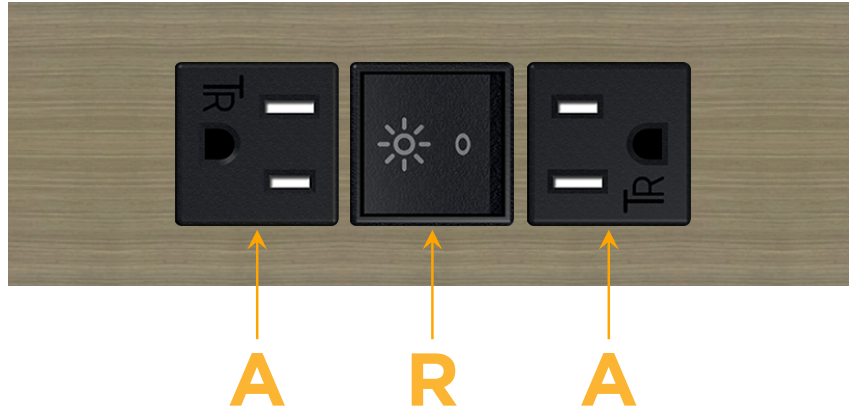

M-POWER-3T

AC POWER & DATA CONNECTIVITY SOLUTION

M-POWER-3T-ARA-BZ5AATP

Distributed by

Mormax Company, Inc.

8 Westchester Plaza

Elmsford, NY 10523

914-699-0101

sales@mormax.com

mormax.com

Metro Light & Power's line of power & data solutions offers sophisticated design elements combined with greater ease of installation. Streamlined and low-profile, enhanced by side-exiting cords, our outlets advance the industry with their cutting edge look and feel. We believe flexibility is key, and we provide a variety of mounting options, including the ability to mount in limited spaces. Our outlets are available in many finishes and configurations, in addition to a custom color and finish capability for our clients.

Trim Plate Finish: **ANTIQUED ARCHITECTURAL BRONZE (ABS)**

Custom Finishes Available

M-POWER-3T-ARA-BZ5AATP

Features:

Module/Port Options:

- **A** Tamper Resistant AC Receptacle
- **E** USB-A & USB-C (20W)
- **M** Double USB-A (Fast Charging Ports - 18W)
- **H** HDMI
- **6** CAT 6
- **12** RJ 12
- **X** Switched AC
- **Y** 3-Way Switch (Low Voltage)
- **V** USB-C (45W High Speed Charging Port)
- **S** USB-C (25W High Speed Charging Port)
- **R** Switched AC (Rocker Switch)
- **D** Dimmer Switch

Plug:

Supplied with Low Profile Flat 45° Angle 120 VAC Plug

Optional Standard Straight 120 VAC Plug

Optional Straight 120 VAC Pass-through Plug

- CLEAN, COMPACT DESIGN
- STREAMLINED
- LOW PROFILE
- SIDE-EXITING CORDS
- PLUG & PLAY
- 6' AC CORD & PLUG (FLAT PLUG STANDARD)
- CUSTOMIZABLE CONFIGURATIONS AND FINISHES
- UL LISTED FOR MOUNTING IN FURNITURE
- 15A