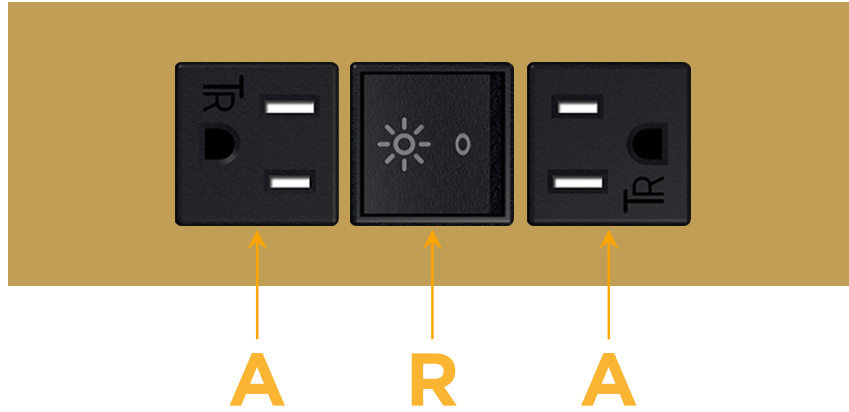

Trim Plate Finish: **SOLID BRASS**

Custom Finishes Available

M-POWER-3T-ARA-BRTP

Features:

**Module/Port Options:**

- A** Tamper Resistant AC Receptacle
- E** USB-A & USB-C (20W)
- M** Double USB-A (Fast Charging Ports - 18W)
- H** HDMI
- 6** CAT 6
- 12** RJ 12
- X** Switched AC
- Y** 3-Way Switch (Low Voltage)
- V** USB-C (45W High Speed Charging Port)
- S** USB-C (25W High Speed Charging Port)
- R** Switched AC (Rocker Switch)
- D** Dimmer Switch

**Plug:**

Supplied with Low Profile Flat 45° Angle 120 VAC Plug

Optional Standard Straight 120 VAC Plug

Optional Straight 120 VAC Pass-through Plug

- CLEAN, COMPACT DESIGN
- STREAMLINED
- LOW PROFILE
- SIDE-EXITING CORDS
- PLUG & PLAY
- 6' AC CORD & PLUG (FLAT PLUG STANDARD)
- CUSTOMIZABLE CONFIGURATIONS AND FINISHES
- UL LISTED FOR MOUNTING IN FURNITURE
- 15A

# M-POWER-3T

AC POWER & DATA CONNECTIVITY SOLUTION

M-POWER-3T-ARA-BRTP

Specs:

**Modules/Ports:**

- A** Tamper Resistant AC Receptacle
- R** Switched AC (Rocker Switch)

Distributed by

Mormax Company, Inc.