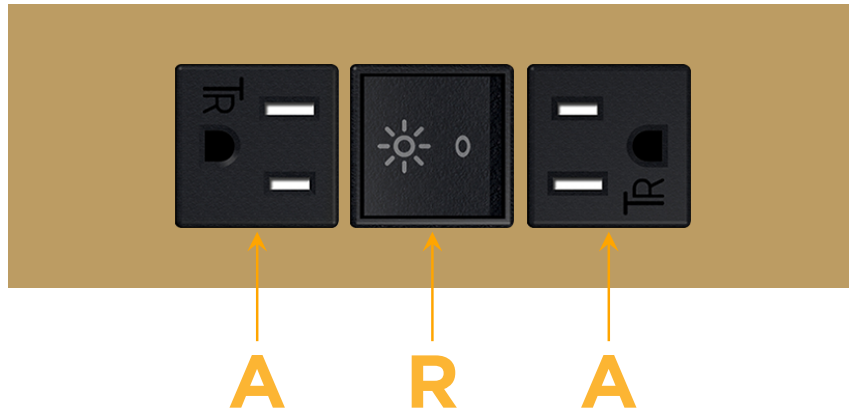

M-POWER-3T

AC POWER & DATA CONNECTIVITY SOLUTION

M-POWER-3T-ARA-BRATP

Distributed by

Mormax Company, Inc.

8 Westchester Plaza

Elmsford, NY 10523

914-699-0101

sales@mormax.com

mormax.com

Metro Light & Power's line of power & data solutions offers sophisticated design elements combined with greater ease of installation. Streamlined and low-profile, enhanced by side-exiting cords, our outlets advance the industry with their cutting edge look and feel. We believe flexibility is key, and we provide a variety of mounting options, including the ability to mount in limited spaces. Our outlets are available in many finishes and configurations, in addition to a custom color and finish capability for our clients.

Trim Plate Finish: **BRASS (ABS)**

Custom Finishes Available

M-POWER-3T-ARA-BRATP

Features:

Module/Port Options:

- **A** Tamper Resistant AC Receptacle
- **E** USB-A & USB-C (20W)
- **M** Double USB-A (Fast Charging Ports - 18W)
- **H** HDMI
- **6** CAT 6
- **12** RJ 12
- **X** Switched AC
- **Y** 3-Way Switch (Low Voltage)
- **V** USB-C (45W High Speed Charging Port)
- **S** USB-C (25W High Speed Charging Port)
- **R** Switched AC (Rocker Switch)
- **D** Dimmer Switch

Plug:

Supplied with Low Profile Flat 45° Angle 120 VAC Plug

Optional Standard Straight 120 VAC Plug

Optional Straight 120 VAC Pass-through Plug

- CLEAN, COMPACT DESIGN
- STREAMLINED
- LOW PROFILE
- SIDE-EXITING CORDS
- PLUG & PLAY
- 6' AC CORD & PLUG (FLAT PLUG STANDARD)
- CUSTOMIZABLE CONFIGURATIONS AND FINISHES
- UL LISTED FOR MOUNTING IN FURNITURE
- 15A