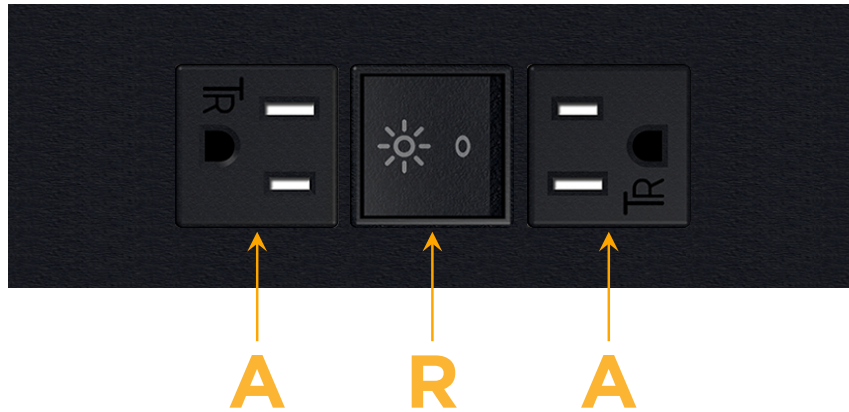

M-POWER-3T

AC POWER & DATA CONNECTIVITY SOLUTION

M-POWER-3T-ARA-B2ATP

Distributed by

Mormax Company, Inc.

8 Westchester Plaza

Elmsford, NY 10523

914-699-0101

sales@mormax.com

mormax.com

Metro Light & Power's line of power & data solutions offers sophisticated design elements combined with greater ease of installation. Streamlined and low-profile, enhanced by side-exiting cords, our outlets advance the industry with their cutting edge look and feel. We believe flexibility is key, and we provide a variety of mounting options, including the ability to mount in limited spaces. Our outlets are available in many finishes and configurations, in addition to a custom color and finish capability for our clients.

Trim Plate Finish: **SATIN BLACK (ABS)**

Custom Finishes Available

M-POWER-3T-ARA-B2ATP

Features:

Module/Port Options:

- **A** Tamper Resistant AC Receptacle
- **E** USB-A & USB-C (20W)
- **M** Double USB-A (Fast Charging Ports - 18W)
- **H** HDMI
- **6** CAT 6
- **12** RJ 12
- **X** Switched AC
- **Y** 3-Way Switch (Low Voltage)
- **V** USB-C (45W High Speed Charging Port)
- **S** USB-C (25W High Speed Charging Port)
- **R** Switched AC (Rocker Switch)
- **D** Dimmer Switch

Plug:

Supplied with Low Profile Flat 45° Angle 120 VAC Plug

Optional Standard Straight 120 VAC Plug

Optional Straight 120 VAC Pass-through Plug

- CLEAN, COMPACT DESIGN
- STREAMLINED
- LOW PROFILE
- SIDE-EXITING CORDS
- PLUG & PLAY
- 6' AC CORD & PLUG (FLAT PLUG STANDARD)
- CUSTOMIZABLE CONFIGURATIONS AND FINISHES
- UL LISTED FOR MOUNTING IN FURNITURE
- 15A