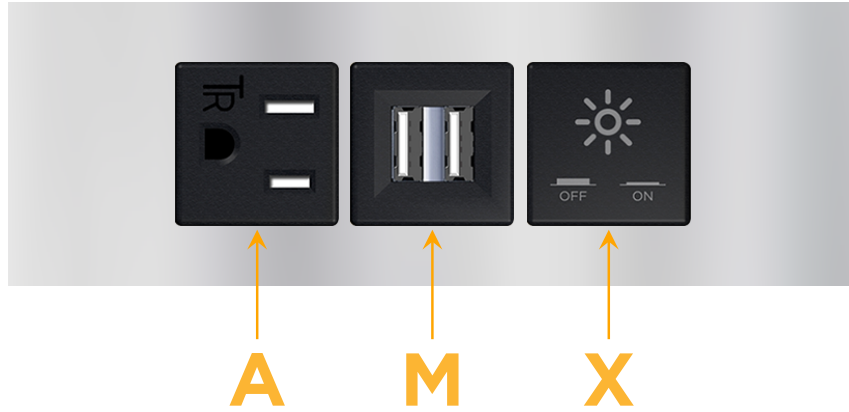

Trim Plate Finish: **STAINLESS STEEL MIRROR FINISH**

Custom Finishes Available

M-POWER-3T-AMX-SS8TP

Features:

Module/Port Options:

- A** Tamper Resistant AC Receptacle
- E** USB-A & USB-C (20W)
- M** Double USB-A (Fast Charging Ports - 18W)
- H** HDMI
- 6** CAT 6
- 12** RJ 12
- X** Switched AC
- Y** 3-Way Switch (Low Voltage)
- V** USB-C (45W High Speed Charging Port)
- S** USB-C (25W High Speed Charging Port)
- R** Switched AC (Rocker Switch)
- D** Dimmer Switch

Plug:

Supplied with Low Profile Flat 45° Angle 120 VAC Plug

Optional Standard Straight 120 VAC Plug

Optional Straight 120 VAC Pass-through Plug

- CLEAN, COMPACT DESIGN
- STREAMLINED
- LOW PROFILE
- SIDE-EXITING CORDS
- PLUG & PLAY
- 6' AC CORD & PLUG (FLAT PLUG STANDARD)
- CUSTOMIZABLE CONFIGURATIONS AND FINISHES
- UL LISTED FOR MOUNTING IN FURNITURE
- 15A

M-POWER-3T

AC POWER & DATA CONNECTIVITY SOLUTION

M-POWER-3T-AMX-SS8TP

Specs:

Modules/Ports:

- A** Tamper Resistant AC Receptacle
- M** Double USB-A (Fast Charging Ports - 18W)
- X** Switched AC

A M X

Distributed by