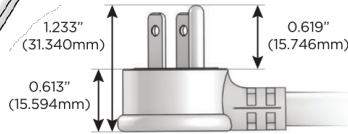

M-POWER-3T

AC POWER & DATA CONNECTIVITY SOLUTION

M-POWER-3T-AMX-SS8TP

Specs:

Modules/Ports:

- A** Tamper Resistant AC Receptacle
- M** Double USB-A (Fast Charging Ports - 18W)
- X** Switched AC

A M X

Distributed by