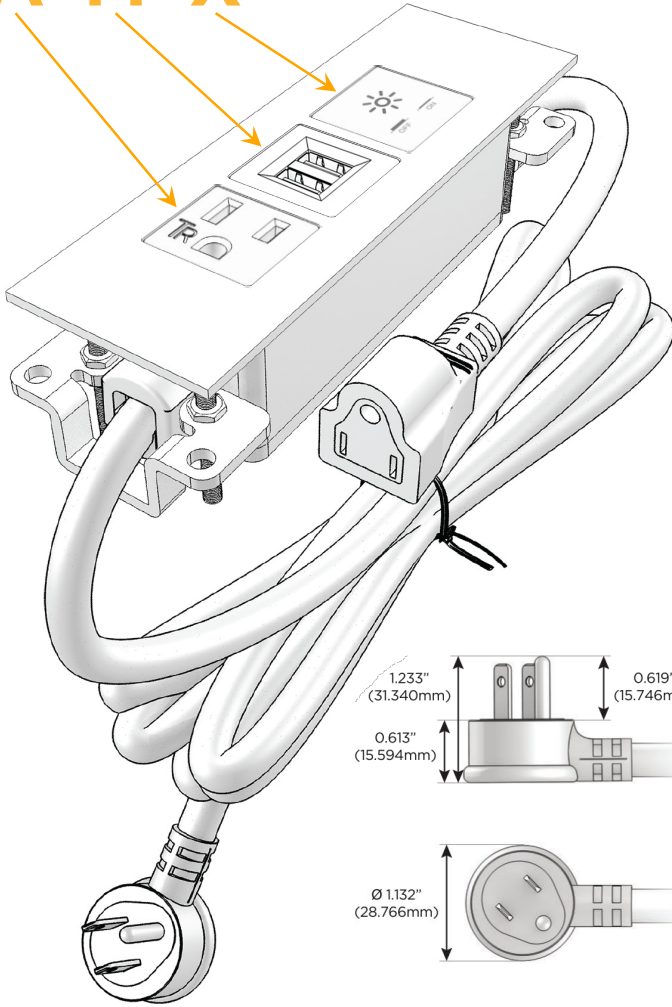

Trim Plate Finish: **STAINLESS STEEL MIRROR FINISH**

Custom Finishes Available

M-POWER-3T-AMX-SS8TP

Features:

Module/Port Options:

- A** Tamper Resistant AC Receptacle
- E** USB-A & USB-C (20W)
- M** Double USB-A (Fast Charging Ports - 18W)
- H** HDMI
- 6** CAT 6
- 12** RJ 12
- X** Switched AC
- Y** 3-Way Switch (Low Voltage)
- V** USB-C (45W High Speed Charging Port)
- S** USB-C (25W High Speed Charging Port)
- R** Switched AC (Rocker Switch)
- D** Dimmer Switch

Plug:

Supplied with Low Profile Flat 45° Angle 120 VAC Plug

Optional Standard Straight 120 VAC Plug

Optional Straight 120 VAC Pass-through Plug

- CLEAN, COMPACT DESIGN
- STREAMLINED
- LOW PROFILE
- SIDE-EXITING CORDS
- PLUG & PLAY
- 6' AC CORD & PLUG (FLAT PLUG STANDARD)
- CUSTOMIZABLE CONFIGURATIONS AND FINISHES
- UL LISTED FOR MOUNTING IN FURNITURE
- 15A

M-POWER-3T

AC POWER & DATA CONNECTIVITY SOLUTION

M-POWER-3T-AMX-SS8TP

Specs:

Modules/Ports:

- A** Tamper Resistant AC Receptacle
- M** Double USB-A (Fast Charging Ports - 18W)
- X** Switched AC

A M X

Distributed by