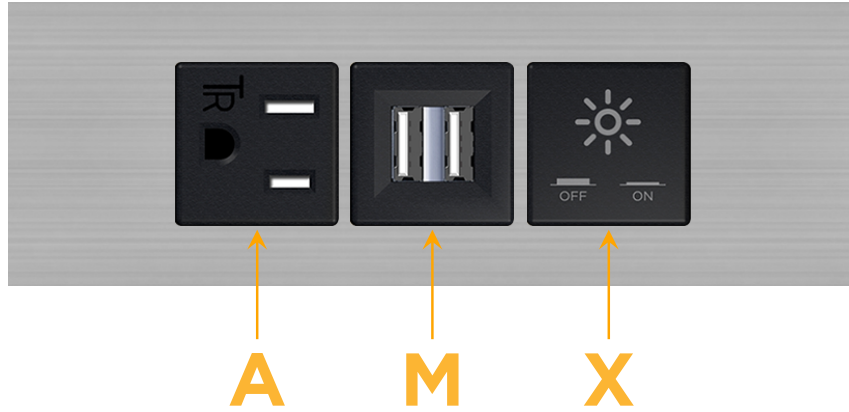

Trim Plate Finish: **BRUSHED STAINLESS (ABS)**

Custom Finishes Available

M-POWER-3T-AMX-SS4ATP

Features:

**Module/Port Options:**

- A** Tamper Resistant AC Receptacle
- E** USB-A & USB-C (20W)
- M** Double USB-A (Fast Charging Ports - 18W)
- H** HDMI
- 6** CAT 6
- 12** RJ 12
- X** Switched AC
- Y** 3-Way Switch (Low Voltage)
- V** USB-C (45W High Speed Charging Port)
- S** USB-C (25W High Speed Charging Port)
- R** Switched AC (Rocker Switch)
- D** Dimmer Switch

**Plug:**

Supplied with Low Profile Flat 45° Angle 120 VAC Plug

Optional Standard Straight 120 VAC Plug

Optional Straight 120 VAC Pass-through Plug

- CLEAN, COMPACT DESIGN
- STREAMLINED
- LOW PROFILE
- SIDE-EXITING CORDS
- PLUG & PLAY
- 6' AC CORD & PLUG (FLAT PLUG STANDARD)
- CUSTOMIZABLE CONFIGURATIONS AND FINISHES
- UL LISTED FOR MOUNTING IN FURNITURE
- 15A

# M-POWER-3T

AC POWER & DATA CONNECTIVITY SOLUTION

M-POWER-3T-AMX-SS4ATP

Specs:

**Modules/Ports:**

- A** Tamper Resistant AC Receptacle
- M** Double USB-A (Fast Charging Ports - 18W)
- X** Switched AC

Distributed by