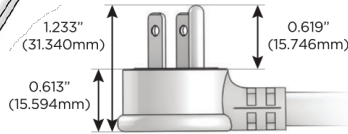

# M-POWER-3T

AC POWER & DATA CONNECTIVITY SOLUTION

M-POWER-3T-AMX-SS4ATP

Specs:

**Modules/Ports:**

- A** Tamper Resistant AC Receptacle
- M** Double USB-A (Fast Charging Ports - 18W)
- X** Switched AC

Distributed by