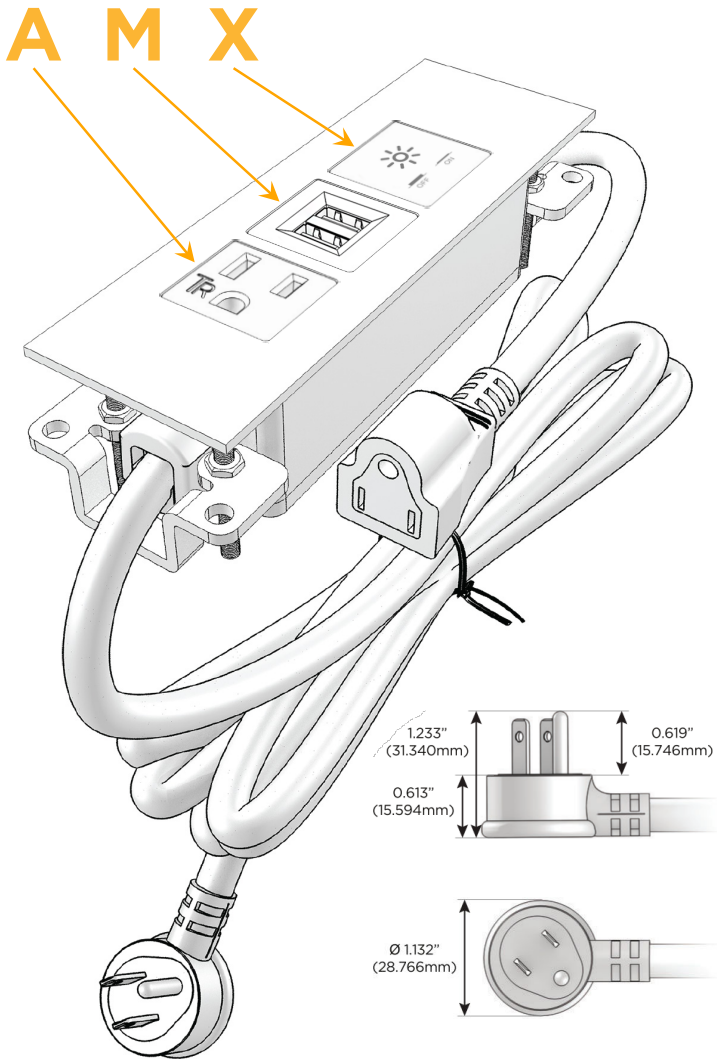

Trim Plate Finish: **BRUSHED STAINLESS (ABS)**

Custom Finishes Available

M-POWER-3T-AMX-SS4ATP

Features:

**Module/Port Options:**

- A** Tamper Resistant AC Receptacle
- E** USB-A & USB-C (20W)
- M** Double USB-A (Fast Charging Ports - 18W)
- H** HDMI
- 6** CAT 6
- 12** RJ 12
- X** Switched AC
- Y** 3-Way Switch (Low Voltage)
- V** USB-C (45W High Speed Charging Port)
- S** USB-C (25W High Speed Charging Port)
- R** Switched AC (Rocker Switch)
- D** Dimmer Switch

**Plug:**

Supplied with Low Profile Flat 45° Angle 120 VAC Plug

Optional Standard Straight 120 VAC Plug

Optional Straight 120 VAC Pass-through Plug

- CLEAN, COMPACT DESIGN
- STREAMLINED
- LOW PROFILE
- SIDE-EXITING CORDS
- PLUG & PLAY
- 6' AC CORD & PLUG (FLAT PLUG STANDARD)
- CUSTOMIZABLE CONFIGURATIONS AND FINISHES
- UL LISTED FOR MOUNTING IN FURNITURE
- 15A

# M-POWER-3T

AC POWER & DATA CONNECTIVITY SOLUTION

M-POWER-3T-AMX-SS4ATP

Specs:

**Modules/Ports:**

- A** Tamper Resistant AC Receptacle
- M** Double USB-A (Fast Charging Ports - 18W)
- X** Switched AC

Distributed by