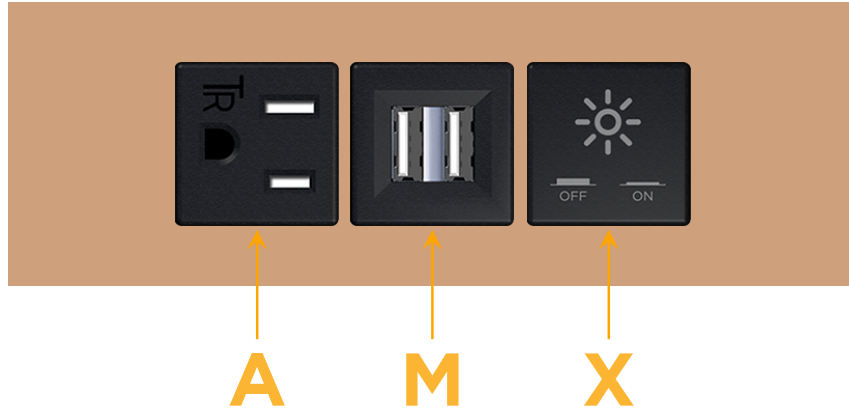

M-POWER-3T

AC POWER & DATA CONNECTIVITY SOLUTION

M-POWER-3T-AMX-CUATP

Distributed by

Mormax Company, Inc.

8 Westchester Plaza

Elmsford, NY 10523

914-699-0101

sales@mormax.com

mormax.com

Metro Light & Power's line of power & data solutions offers sophisticated design elements combined with greater ease of installation. Streamlined and low-profile, enhanced by side-exiting cords, our outlets advance the industry with their cutting edge look and feel. We believe flexibility is key, and we provide a variety of mounting options, including the ability to mount in limited spaces. Our outlets are available in many finishes and configurations, in addition to a custom color and finish capability for our clients.

Trim Plate Finish: **COPPER (ABS)**

Custom Finishes Available

M-POWER-3T-AMX-CUATP

Features:

Module/Port Options:

- **A** Tamper Resistant AC Receptacle
- **E** USB-A & USB-C (20W)
- **M** Double USB-A (Fast Charging Ports - 18W)
- **H** HDMI
- **6** CAT 6
- **12** RJ 12
- **X** Switched AC
- **Y** 3-Way Switch (Low Voltage)
- **V** USB-C (45W High Speed Charging Port)
- **S** USB-C (25W High Speed Charging Port)
- **R** Switched AC (Rocker Switch)
- **D** Dimmer Switch

Plug:

Supplied with Low Profile Flat 45° Angle 120 VAC Plug

Optional Standard Straight 120 VAC Plug

Optional Straight 120 VAC Pass-through Plug

- CLEAN, COMPACT DESIGN
- STREAMLINED
- LOW PROFILE
- SIDE-EXITING CORDS
- PLUG & PLAY
- 6' AC CORD & PLUG (FLAT PLUG STANDARD)
- CUSTOMIZABLE CONFIGURATIONS AND FINISHES
- UL LISTED FOR MOUNTING IN FURNITURE
- 15A