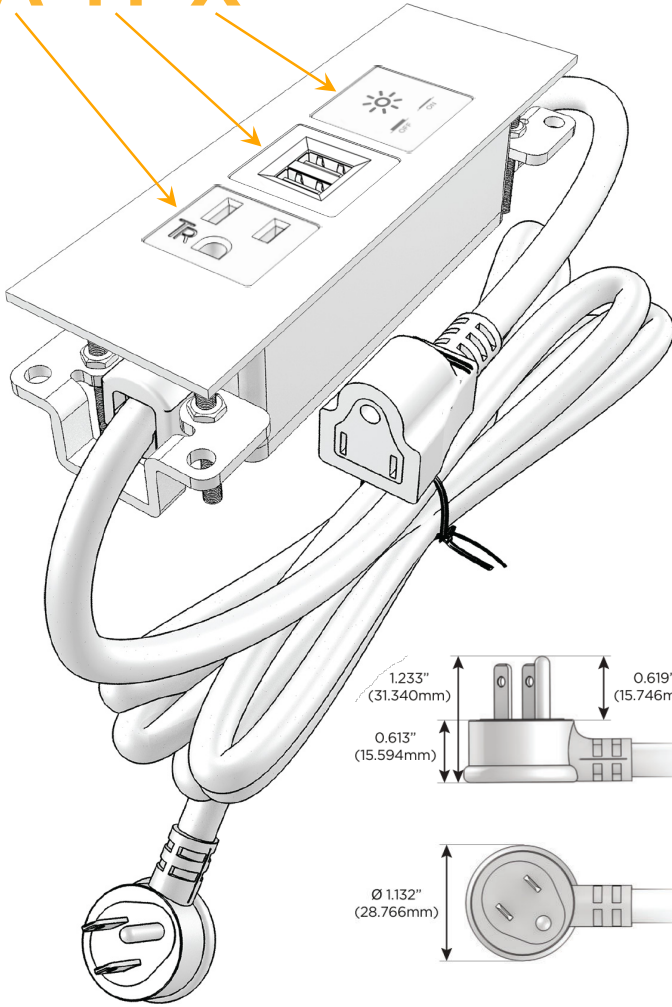

### Module/Port Options:

- A** Tamper Resistant AC Receptacle
- E** USB-A & USB-C (20W)
- M** Double USB-A (Fast Charging Ports - 18W)
- H** HDMI
- 6** CAT 6
- 12** RJ 12
- X** Switched AC
- Y** 3-Way Switch (Low Voltage)
- V** USB-C (45W High Speed Charging Port)
- S** USB-C (25W High Speed Charging Port)
- R** Switched AC (Rocker Switch)
- D** Dimmer Switch

### Plug:

Supplied with Low Profile Flat 45° Angle 120 VAC Plug

Optional Standard Straight 120 VAC Plug

Optional Straight 120 VAC Pass-through Plug

- CLEAN, COMPACT DESIGN
- STREAMLINED
- LOW PROFILE
- SIDE-EXITING CORDS
- PLUG & PLAY
- 6' AC CORD & PLUG (FLAT PLUG STANDARD)
- CUSTOMIZABLE CONFIGURATIONS AND FINISHES
- UL LISTED FOR MOUNTING IN FURNITURE
- 15A

# M-POWER-3T

AC POWER & DATA CONNECTIVITY SOLUTION

M-POWER-3T-AMX-CUATP

Specs:

**Modules/Ports:**

- A** Tamper Resistant AC Receptacle
- M** Double USB-A (Fast Charging Ports - 18W)
- X** Switched AC

**A M X**