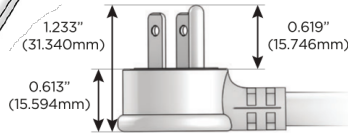

### Plug:

Supplied with Low Profile Flat 45° Angle 120 VAC Plug

Optional Standard Straight 120 VAC Plug

Optional Straight 120 VAC Pass-through Plug

- CLEAN, COMPACT DESIGN
- STREAMLINED
- LOW PROFILE
- SIDE-EXITING CORDS
- PLUG & PLAY
- 6' AC CORD & PLUG (FLAT PLUG STANDARD)
- CUSTOMIZABLE CONFIGURATIONS AND FINISHES
- UL LISTED FOR MOUNTING IN FURNITURE
- 15A

# M-POWER-3T

AC POWER & DATA CONNECTIVITY SOLUTION

M-POWER-3T-AMX-CUATP

Specs:

**Modules/Ports:**

- A** Tamper Resistant AC Receptacle
- M** Double USB-A (Fast Charging Ports - 18W)
- X** Switched AC

**A M X**