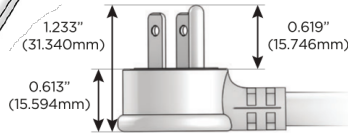

M-POWER-3T

AC POWER & DATA CONNECTIVITY SOLUTION

M-POWER-3T-AMX-CRATP

Specs:

Modules/Ports:

- A** Tamper Resistant AC Receptacle
- M** Double USB-A (Fast Charging Ports - 18W)
- X** Switched AC

A M X

Distributed by