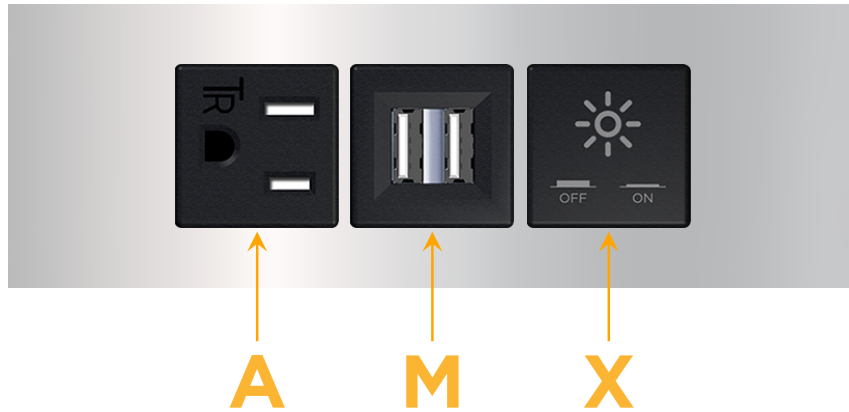

Trim Plate Finish: **CHROME (ABS)**

Custom Finishes Available

M-POWER-3T-AMX-CRATP

Features:

Module/Port Options:

- A** Tamper Resistant AC Receptacle
- E** USB-A & USB-C (20W)
- M** Double USB-A (Fast Charging Ports - 18W)
- H** HDMI
- 6** CAT 6
- 12** RJ 12
- X** Switched AC
- Y** 3-Way Switch (Low Voltage)
- V** USB-C (45W High Speed Charging Port)
- S** USB-C (25W High Speed Charging Port)
- R** Switched AC (Rocker Switch)
- D** Dimmer Switch

Plug:

Supplied with Low Profile Flat 45° Angle 120 VAC Plug

Optional Standard Straight 120 VAC Plug

Optional Straight 120 VAC Pass-through Plug

- CLEAN, COMPACT DESIGN
- STREAMLINED
- LOW PROFILE
- SIDE-EXITING CORDS
- PLUG & PLAY
- 6' AC CORD & PLUG (FLAT PLUG STANDARD)
- CUSTOMIZABLE CONFIGURATIONS AND FINISHES
- UL LISTED FOR MOUNTING IN FURNITURE
- 15A

M-POWER-3T

AC POWER & DATA CONNECTIVITY SOLUTION

M-POWER-3T-AMX-CRATP

Specs:

Modules/Ports:

- A** Tamper Resistant AC Receptacle
- M** Double USB-A (Fast Charging Ports - 18W)
- X** Switched AC

A M X

Distributed by