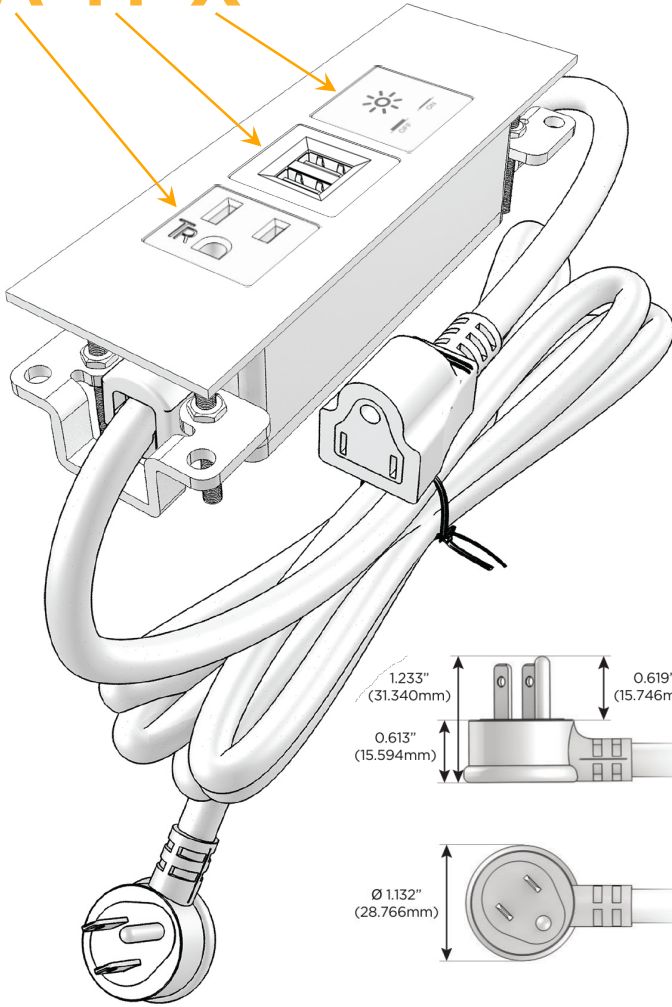

Trim Plate Finish: **CHROME (ABS)**

Custom Finishes Available

M-POWER-3T-AMX-CRATP

Features:

Module/Port Options:

- A** Tamper Resistant AC Receptacle
- E** USB-A & USB-C (20W)
- M** Double USB-A (Fast Charging Ports - 18W)
- H** HDMI
- 6** CAT 6
- 12** RJ 12
- X** Switched AC
- Y** 3-Way Switch (Low Voltage)
- V** USB-C (45W High Speed Charging Port)
- S** USB-C (25W High Speed Charging Port)
- R** Switched AC (Rocker Switch)
- D** Dimmer Switch

Plug:

Supplied with Low Profile Flat 45° Angle 120 VAC Plug

Optional Standard Straight 120 VAC Plug

Optional Straight 120 VAC Pass-through Plug

- CLEAN, COMPACT DESIGN
- STREAMLINED
- LOW PROFILE
- SIDE-EXITING CORDS
- PLUG & PLAY
- 6' AC CORD & PLUG (FLAT PLUG STANDARD)
- CUSTOMIZABLE CONFIGURATIONS AND FINISHES
- UL LISTED FOR MOUNTING IN FURNITURE
- 15A

M-POWER-3T

AC POWER & DATA CONNECTIVITY SOLUTION

M-POWER-3T-AMX-CRATP

Specs:

Modules/Ports:

- A** Tamper Resistant AC Receptacle
- M** Double USB-A (Fast Charging Ports - 18W)
- X** Switched AC

A M X

Distributed by