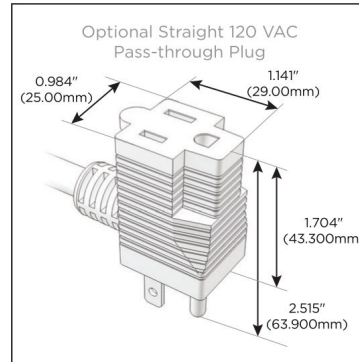

Plug:

Supplied with Low Profile Flat 45° Angle 120 VAC Plug

Optional Standard Straight 120 VAC Plug

Optional Straight 120 VAC Pass-through Plug

- CLEAN, COMPACT DESIGN
- STREAMLINED
- LOW PROFILE
- SIDE-EXITING CORDS
- PLUG & PLAY
- 6' AC CORD & PLUG (FLAT PLUG STANDARD)
- CUSTOMIZABLE CONFIGURATIONS AND FINISHES
- UL LISTED FOR MOUNTING IN FURNITURE
- 15A

M-POWER-3T

AC POWER & DATA CONNECTIVITY SOLUTION

M-POWER-3T-AMX-CRATP

Specs:

Modules/Ports:

- A** Tamper Resistant AC Receptacle
- M** Double USB-A (Fast Charging Ports - 18W)
- X** Switched AC

A M X

Distributed by