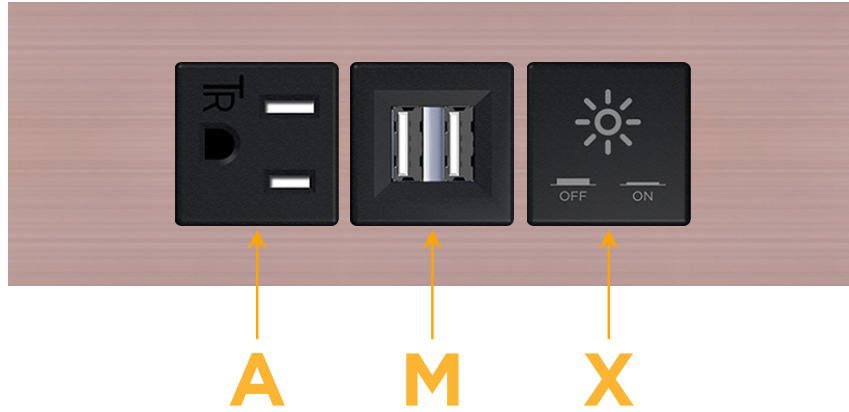

Trim Plate Finish: **CHAMPAGNE (ABS)**

Custom Finishes Available

M-POWER-3T-AMX-CHATP

Features:

Module/Port Options:

- A** Tamper Resistant AC Receptacle
- E** USB-A & USB-C (20W)
- M** Double USB-A (Fast Charging Ports - 18W)
- H** HDMI
- 6** CAT 6
- 12** RJ 12
- X** Switched AC
- Y** 3-Way Switch (Low Voltage)
- V** USB-C (45W High Speed Charging Port)
- S** USB-C (25W High Speed Charging Port)
- R** Switched AC (Rocker Switch)
- D** Dimmer Switch

Plug:

Supplied with Low Profile Flat 45° Angle 120 VAC Plug

Optional Standard Straight 120 VAC Plug

Optional Straight 120 VAC Pass-through Plug

- CLEAN, COMPACT DESIGN
- STREAMLINED
- LOW PROFILE
- SIDE-EXITING CORDS
- PLUG & PLAY
- 6' AC CORD & PLUG (FLAT PLUG STANDARD)
- CUSTOMIZABLE CONFIGURATIONS AND FINISHES
- UL LISTED FOR MOUNTING IN FURNITURE
- 15A

sales@mormax.com

mormax.com

Specs:

Modules/Ports:

- A** Tamper Resistant AC Receptacle
- M** Double USB-A (Fast Charging Ports - 18W)
- X** Switched AC

A M X

TOP