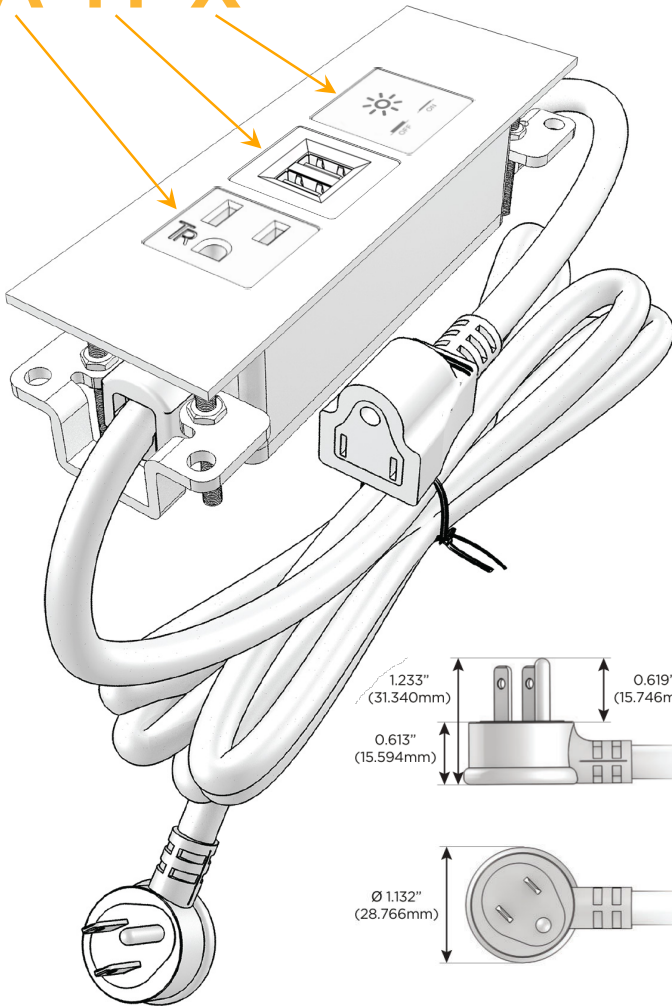

Trim Plate Finish: **CHAMPAGNE (ABS)**

Custom Finishes Available

M-POWER-3T-AMX-CHATP

Features:

Module/Port Options:

- A** Tamper Resistant AC Receptacle
- E** USB-A & USB-C (20W)
- M** Double USB-A (Fast Charging Ports - 18W)
- H** HDMI
- 6** CAT 6
- 12** RJ 12
- X** Switched AC
- Y** 3-Way Switch (Low Voltage)
- V** USB-C (45W High Speed Charging Port)
- S** USB-C (25W High Speed Charging Port)
- R** Switched AC (Rocker Switch)
- D** Dimmer Switch

Plug:

Supplied with Low Profile Flat 45° Angle 120 VAC Plug

Optional Standard Straight 120 VAC Plug

Optional Straight 120 VAC Pass-through Plug

- CLEAN, COMPACT DESIGN
- STREAMLINED
- LOW PROFILE
- SIDE-EXITING CORDS
- PLUG & PLAY
- 6' AC CORD & PLUG (FLAT PLUG STANDARD)
- CUSTOMIZABLE CONFIGURATIONS AND FINISHES
- UL LISTED FOR MOUNTING IN FURNITURE
- 15A

sales@mormax.com

mormax.com

Specs:

Modules/Ports:

- A** Tamper Resistant AC Receptacle
- M** Double USB-A (Fast Charging Ports - 18W)
- X** Switched AC

A M X

TOP