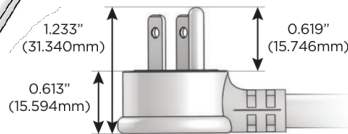

sales@mormax.com

mormax.com

Specs:

Modules/Ports:

- A** Tamper Resistant AC Receptacle
- M** Double USB-A (Fast Charging Ports - 18W)
- X** Switched AC

A M X

TOP