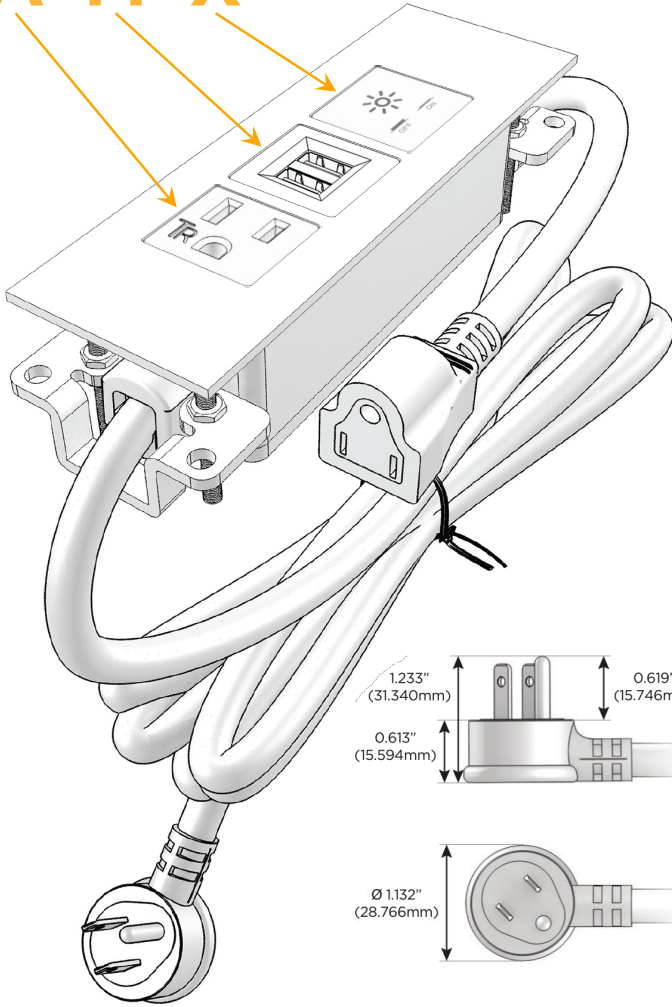

Trim Plate Finish: **STANDARD BRONZE (ABS)**

Custom Finishes Available

M-POWER-3T-AMX-BZATP

Features:

Module/Port Options:

- A** Tamper Resistant AC Receptacle
- E** USB-A & USB-C (20W)
- M** Double USB-A (Fast Charging Ports - 18W)
- H** HDMI
- 6** CAT 6
- 12** RJ 12
- X** Switched AC
- Y** 3-Way Switch (Low Voltage)
- V** USB-C (45W High Speed Charging Port)
- S** USB-C (25W High Speed Charging Port)
- R** Switched AC (Rocker Switch)
- D** Dimmer Switch

Plug:

Supplied with Low Profile Flat 45° Angle 120 VAC Plug

Optional Standard Straight 120 VAC Plug

Optional Straight 120 VAC Pass-through Plug

- CLEAN, COMPACT DESIGN
- STREAMLINED
- LOW PROFILE
- SIDE-EXITING CORDS
- PLUG & PLAY
- 6' AC CORD & PLUG (FLAT PLUG STANDARD)
- CUSTOMIZABLE CONFIGURATIONS AND FINISHES
- UL LISTED FOR MOUNTING IN FURNITURE
- 15A

sales@mormax.com

mormax.com

Specs:

Modules/Ports:

- A** Tamper Resistant AC Receptacle
- M** Double USB-A (Fast Charging Ports - 18W)
- X** Switched AC

A M X

TOP