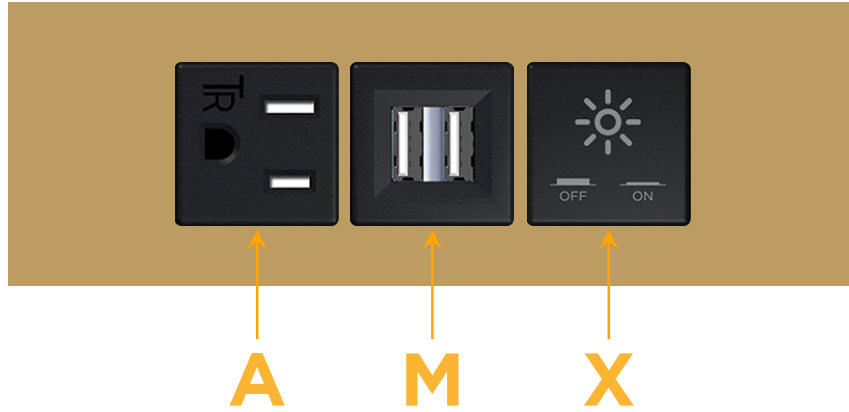

Trim Plate Finish: **STANDARD BRONZE (ABS)**

Custom Finishes Available

M-POWER-3T-AMX-BZATP

Features:

Module/Port Options:

- A** Tamper Resistant AC Receptacle
- E** USB-A & USB-C (20W)
- M** Double USB-A (Fast Charging Ports - 18W)
- H** HDMI
- 6** CAT 6
- 12** RJ 12
- X** Switched AC
- Y** 3-Way Switch (Low Voltage)
- V** USB-C (45W High Speed Charging Port)
- S** USB-C (25W High Speed Charging Port)
- R** Switched AC (Rocker Switch)
- D** Dimmer Switch

Plug:

Supplied with Low Profile Flat 45° Angle 120 VAC Plug

Optional Standard Straight 120 VAC Plug

Optional Straight 120 VAC Pass-through Plug

- CLEAN, COMPACT DESIGN
- STREAMLINED
- LOW PROFILE
- SIDE-EXITING CORDS
- PLUG & PLAY
- 6' AC CORD & PLUG (FLAT PLUG STANDARD)
- CUSTOMIZABLE CONFIGURATIONS AND FINISHES
- UL LISTED FOR MOUNTING IN FURNITURE
- 15A

sales@mormax.com

mormax.com

Specs:

Modules/Ports:

- A** Tamper Resistant AC Receptacle
- M** Double USB-A (Fast Charging Ports - 18W)
- X** Switched AC

A M X

TOP