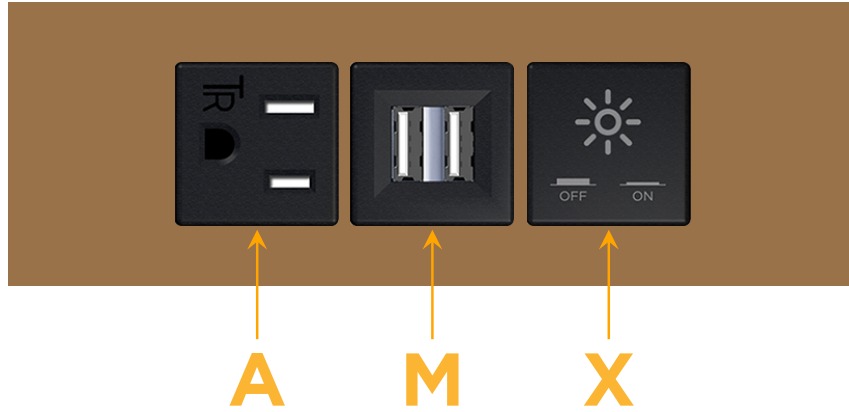

Trim Plate Finish: **ARCHITECTURAL BRONZE (ABS)**

Custom Finishes Available

M-POWER-3T-AMX-BZ5ATP

Features:

**Module/Port Options:**

- A** Tamper Resistant AC Receptacle
- E** USB-A & USB-C (20W)
- M** Double USB-A (Fast Charging Ports - 18W)
- H** HDMI
- 6** CAT 6
- 12** RJ 12
- X** Switched AC
- Y** 3-Way Switch (Low Voltage)
- V** USB-C (45W High Speed Charging Port)
- S** USB-C (25W High Speed Charging Port)
- R** Switched AC (Rocker Switch)
- D** Dimmer Switch

### Modules/Ports:

- A** Tamper Resistant AC Receptacle
- M** Double USB-A (Fast Charging Ports - 18W)
- X** Switched AC