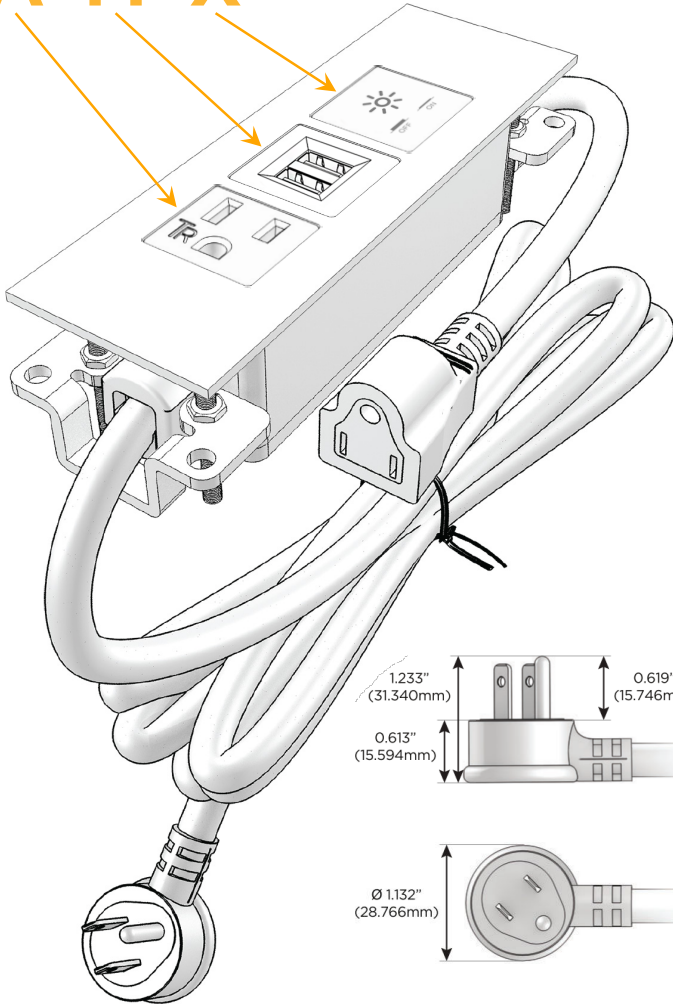

M-POWER-3T

AC POWER & DATA CONNECTIVITY SOLUTION

M-POWER-3T-AMX-BZ5ATP

Specs:

Modules/Ports:

- **A** Tamper Resistant AC Receptacle
- **M** Double USB-A (Fast Charging Ports - 18W)
- **X** Switched AC

A M X