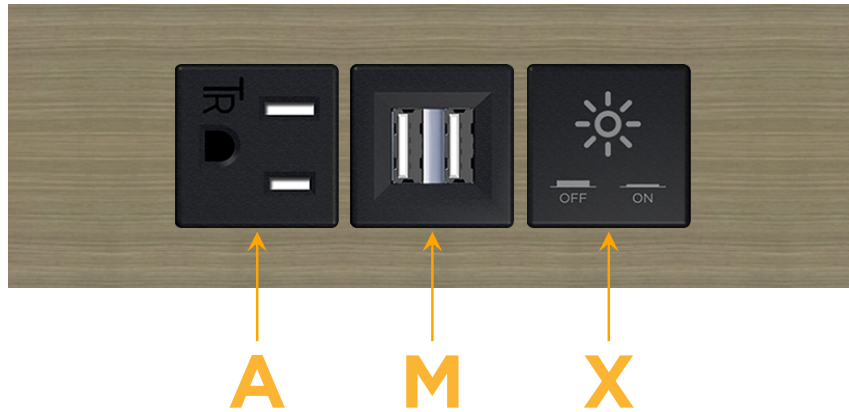

M-POWER-3T

AC POWER & DATA CONNECTIVITY SOLUTION

M-POWER-3T-AMX-BZ5AATP

Distributed by

Mormax Company, Inc.

8 Westchester Plaza

Elmsford, NY 10523

914-699-0101

sales@mormax.com

mormax.com

Metro Light & Power's line of power & data solutions offers sophisticated design elements combined with greater ease of installation. Streamlined and low-profile, enhanced by side-exiting cords, our outlets advance the industry with their cutting edge look and feel. We believe flexibility is key, and we provide a variety of mounting options, including the ability to mount in limited spaces. Our outlets are available in many finishes and configurations, in addition to a custom color and finish capability for our clients.

Trim Plate Finish: **ANTIQUED ARCHITECTURAL BRONZE (ABS)**

Custom Finishes Available

M-POWER-3T-AMX-BZ5AATP

Features:

Module/Port Options:

- **A** Tamper Resistant AC Receptacle
- **E** USB-A & USB-C (20W)
- **M** Double USB-A (Fast Charging Ports - 18W)
- **H** HDMI
- **6** CAT 6
- **12** RJ 12
- **X** Switched AC
- **Y** 3-Way Switch (Low Voltage)
- **V** USB-C (45W High Speed Charging Port)
- **S** USB-C (25W High Speed Charging Port)
- **R** Switched AC (Rocker Switch)
- **D** Dimmer Switch

Plug:

Supplied with Low Profile Flat 45° Angle 120 VAC Plug

Optional Standard Straight 120 VAC Plug

Optional Straight 120 VAC Pass-through Plug

- CLEAN, COMPACT DESIGN
- STREAMLINED
- LOW PROFILE
- SIDE-EXITING CORDS
- PLUG & PLAY
- 6' AC CORD & PLUG (FLAT PLUG STANDARD)
- CUSTOMIZABLE CONFIGURATIONS AND FINISHES
- UL LISTED FOR MOUNTING IN FURNITURE
- 15A