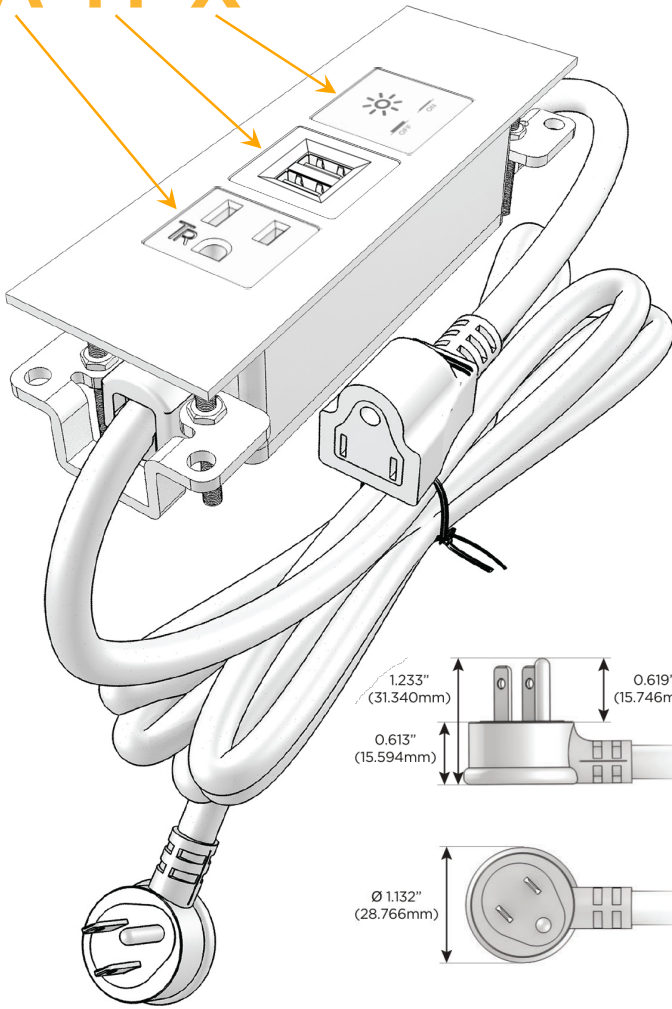

M-POWER-3T

AC POWER & DATA CONNECTIVITY SOLUTION

M-POWER-3T-AMX-BZ5AATP

Distributed by

Mormax Company, Inc.

8 Westchester Plaza

Elmsford, NY 10523

914-699-0101

sales@mormax.com

mormax.com

Specs:

Modules/Ports:

- **A** Tamper Resistant AC Receptacle
- **M** Double USB-A (Fast Charging Ports - 18W)
- **X** Switched AC

A M X