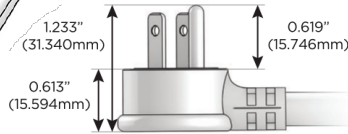

Modules/Ports:

- **A** Tamper Resistant AC Receptacle
- **M** Double USB-A (Fast Charging Ports - 18W)
- **X** Switched AC

A M X