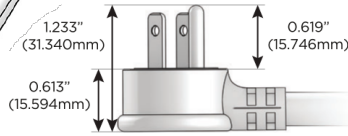

sales@mormax.com

mormax.com

Specs:

Modules/Ports:

- A** Tamper Resistant AC Receptacle
- M** Double USB-A (Fast Charging Ports - 18W)
- X** Switched AC

A M X

TOP