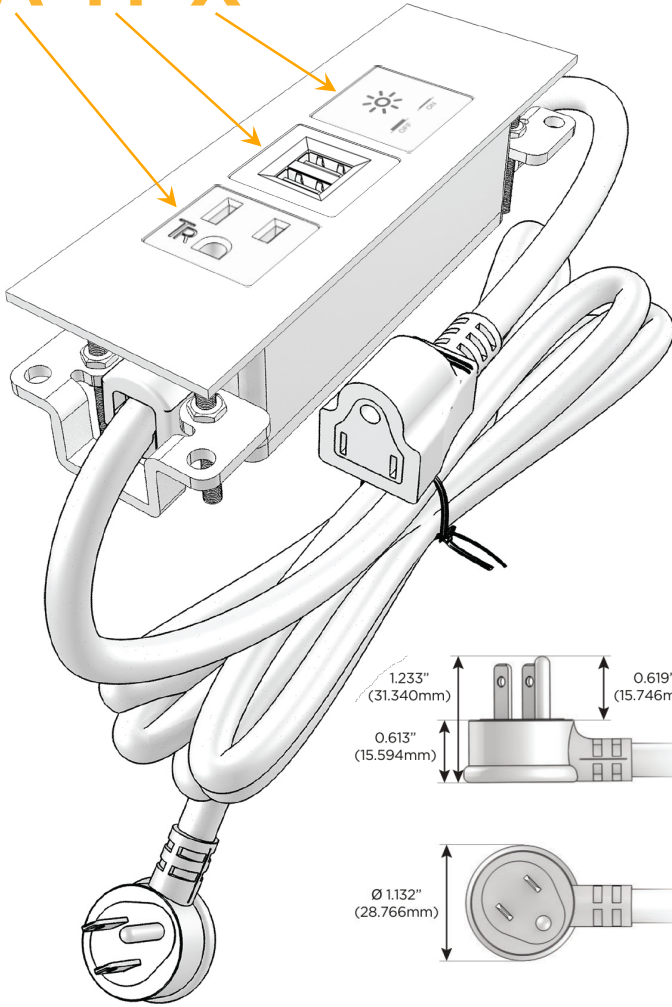

Trim Plate Finish: **BLACK (STEEL)**

Custom Finishes Available

M-POWER-3T-AMX-BTP

Features:

Module/Port Options:

- A** Tamper Resistant AC Receptacle
- E** USB-A & USB-C (20W)
- M** Double USB-A (Fast Charging Ports - 18W)
- H** HDMI
- 6** CAT 6
- 12** RJ 12
- X** Switched AC
- Y** 3-Way Switch (Low Voltage)
- V** USB-C (45W High Speed Charging Port)
- S** USB-C (25W High Speed Charging Port)
- R** Switched AC (Rocker Switch)
- D** Dimmer Switch

Plug:

Supplied with Low Profile Flat 45° Angle 120 VAC Plug

Optional Standard Straight 120 VAC Plug

Optional Straight 120 VAC Pass-through Plug

- CLEAN, COMPACT DESIGN
- STREAMLINED
- LOW PROFILE
- SIDE-EXITING CORDS
- PLUG & PLAY
- 6' AC CORD & PLUG (FLAT PLUG STANDARD)
- CUSTOMIZABLE CONFIGURATIONS AND FINISHES
- UL LISTED FOR MOUNTING IN FURNITURE
- 15A

sales@mormax.com

mormax.com

Specs:

Modules/Ports:

- A** Tamper Resistant AC Receptacle
- M** Double USB-A (Fast Charging Ports - 18W)
- X** Switched AC

A M X

TOP