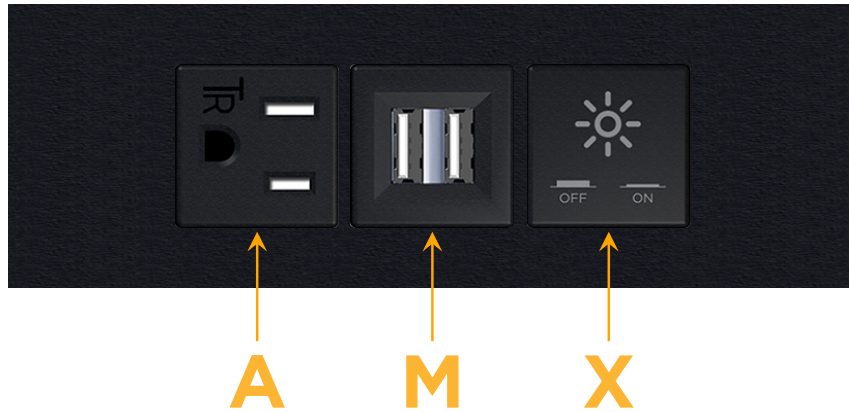

Trim Plate Finish: **BLACK (STEEL)**

Custom Finishes Available

M-POWER-3T-AMX-BTP

Features:

Module/Port Options:

- A** Tamper Resistant AC Receptacle
- E** USB-A & USB-C (20W)
- M** Double USB-A (Fast Charging Ports - 18W)
- H** HDMI
- 6** CAT 6
- 12** RJ 12
- X** Switched AC
- Y** 3-Way Switch (Low Voltage)
- V** USB-C (45W High Speed Charging Port)
- S** USB-C (25W High Speed Charging Port)
- R** Switched AC (Rocker Switch)
- D** Dimmer Switch

Plug:

Supplied with Low Profile Flat 45° Angle 120 VAC Plug

Optional Standard Straight 120 VAC Plug

Optional Straight 120 VAC Pass-through Plug

- CLEAN, COMPACT DESIGN
- STREAMLINED
- LOW PROFILE
- SIDE-EXITING CORDS
- PLUG & PLAY
- 6' AC CORD & PLUG (FLAT PLUG STANDARD)
- CUSTOMIZABLE CONFIGURATIONS AND FINISHES
- UL LISTED FOR MOUNTING IN FURNITURE
- 15A

sales@mormax.com

mormax.com

Specs:

Modules/Ports:

- A** Tamper Resistant AC Receptacle
- M** Double USB-A (Fast Charging Ports - 18W)
- X** Switched AC

A M X

TOP