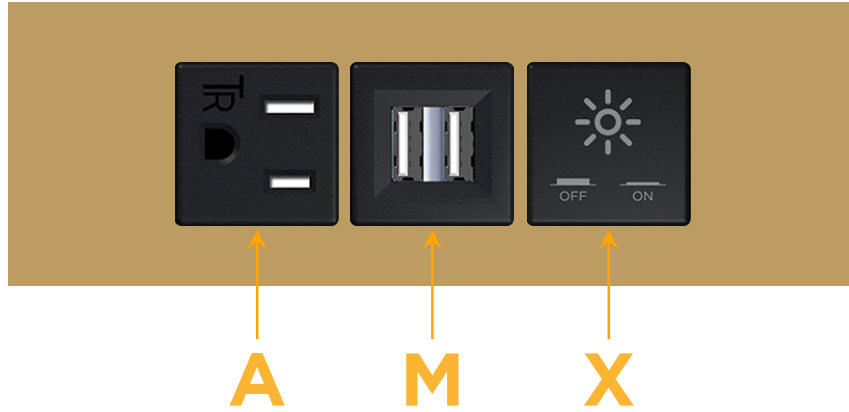

Trim Plate Finish: **BRASS (ABS)**

Custom Finishes Available

M-POWER-3T-AMX-BRATP

Features:

Module/Port Options:

- A** Tamper Resistant AC Receptacle
- E** USB-A & USB-C (20W)
- M** Double USB-A (Fast Charging Ports - 18W)
- H** HDMI
- 6** CAT 6
- 12** RJ 12
- X** Switched AC
- Y** 3-Way Switch (Low Voltage)
- V** USB-C (45W High Speed Charging Port)
- S** USB-C (25W High Speed Charging Port)
- R** Switched AC (Rocker Switch)
- D** Dimmer Switch

Plug:

Supplied with Low Profile Flat 45° Angle 120 VAC Plug

Optional Standard Straight 120 VAC Plug

Optional Straight 120 VAC Pass-through Plug

- CLEAN, COMPACT DESIGN
- STREAMLINED
- LOW PROFILE
- SIDE-EXITING CORDS
- PLUG & PLAY
- 6' AC CORD & PLUG (FLAT PLUG STANDARD)
- CUSTOMIZABLE CONFIGURATIONS AND FINISHES
- UL LISTED FOR MOUNTING IN FURNITURE
- 15A

sales@mormax.com

mormax.com

Specs:

Modules/Ports:

- A** Tamper Resistant AC Receptacle
- M** Double USB-A (Fast Charging Ports - 18W)
- X** Switched AC

A M X

TOP