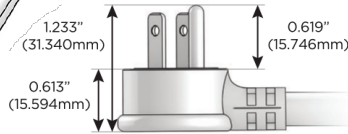

sales@mormax.com

mormax.com

Specs:

Modules/Ports:

- A** Tamper Resistant AC Receptacle
- M** Double USB-A (Fast Charging Ports - 18W)
- X** Switched AC

A M X

TOP