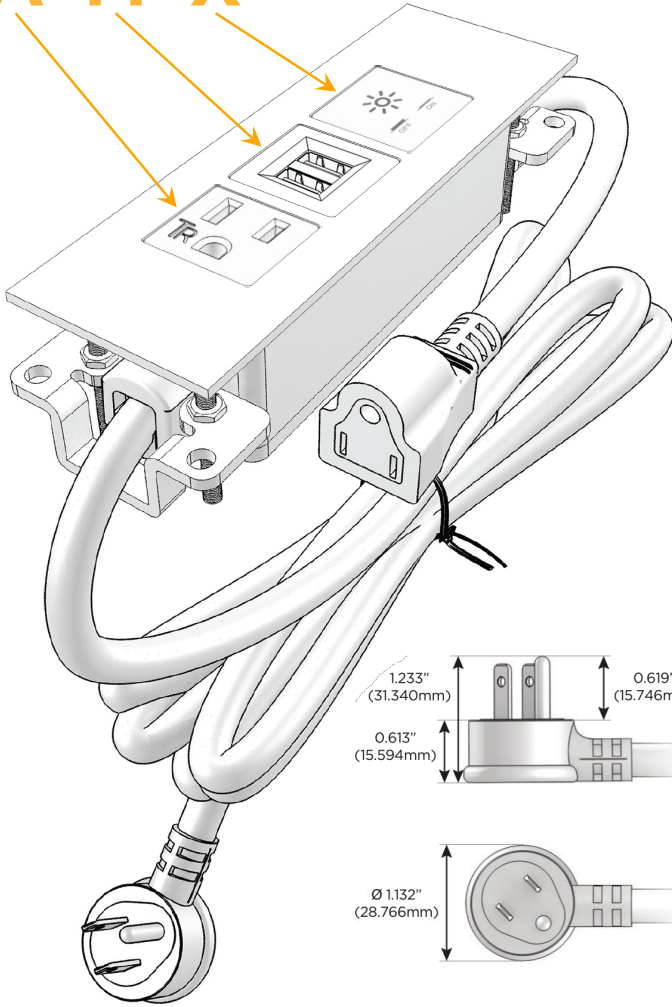

Trim Plate Finish: **BRASS (ABS)**

Custom Finishes Available

M-POWER-3T-AMX-BRATP

Features:

Module/Port Options:

- A** Tamper Resistant AC Receptacle
- E** USB-A & USB-C (20W)
- M** Double USB-A (Fast Charging Ports - 18W)
- H** HDMI
- 6** CAT 6
- 12** RJ 12
- X** Switched AC
- Y** 3-Way Switch (Low Voltage)
- V** USB-C (45W High Speed Charging Port)
- S** USB-C (25W High Speed Charging Port)
- R** Switched AC (Rocker Switch)
- D** Dimmer Switch

Plug:

Supplied with Low Profile Flat 45° Angle 120 VAC Plug

Optional Standard Straight 120 VAC Plug

Optional Straight 120 VAC Pass-through Plug

- CLEAN, COMPACT DESIGN
- STREAMLINED
- LOW PROFILE
- SIDE-EXITING CORDS
- PLUG & PLAY
- 6' AC CORD & PLUG (FLAT PLUG STANDARD)
- CUSTOMIZABLE CONFIGURATIONS AND FINISHES
- UL LISTED FOR MOUNTING IN FURNITURE
- 15A

sales@mormax.com

mormax.com

Specs:

Modules/Ports:

- A** Tamper Resistant AC Receptacle
- M** Double USB-A (Fast Charging Ports - 18W)
- X** Switched AC

A M X

TOP