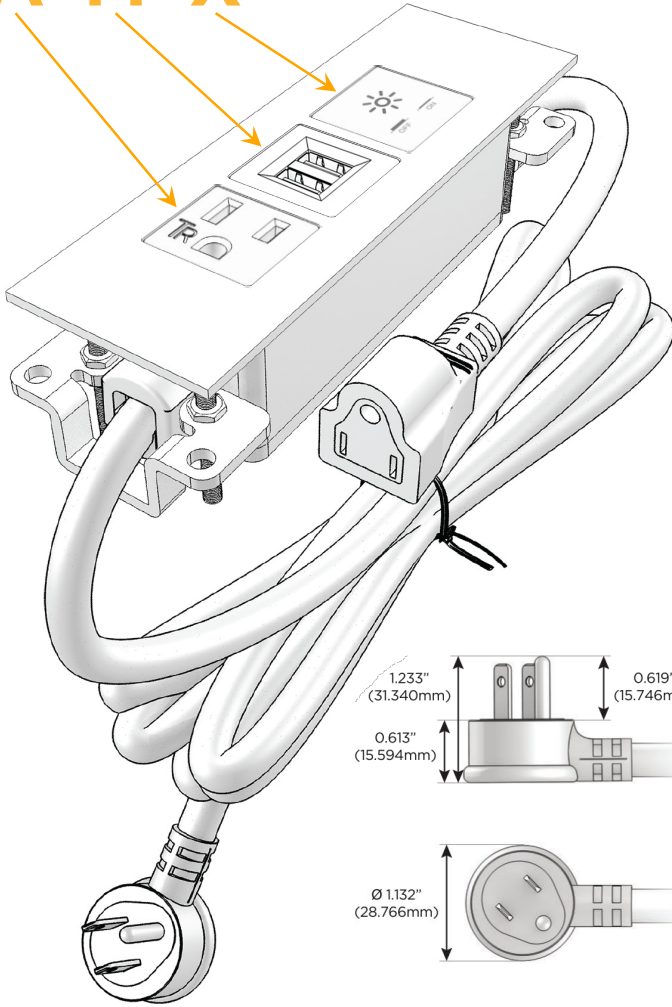

Trim Plate Finish: **BRASS ANTIQUED (ABS)**

Custom Finishes Available

M-POWER-3T-AMX-BRAATP

Features:

Module/Port Options:

- A** Tamper Resistant AC Receptacle
- E** USB-A & USB-C (20W)
- M** Double USB-A (Fast Charging Ports - 18W)
- H** HDMI
- 6** CAT 6
- 12** RJ 12
- X** Switched AC
- Y** 3-Way Switch (Low Voltage)
- V** USB-C (45W High Speed Charging Port)
- S** USB-C (25W High Speed Charging Port)
- R** Switched AC (Rocker Switch)
- D** Dimmer Switch

Plug:

Supplied with Low Profile Flat 45° Angle 120 VAC Plug

Optional Standard Straight 120 VAC Plug

Optional Straight 120 VAC Pass-through Plug

- CLEAN, COMPACT DESIGN
- STREAMLINED
- LOW PROFILE
- SIDE-EXITING CORDS
- PLUG & PLAY
- 6' AC CORD & PLUG (FLAT PLUG STANDARD)
- CUSTOMIZABLE CONFIGURATIONS AND FINISHES
- UL LISTED FOR MOUNTING IN FURNITURE
- 15A

M-POWER-3T

AC POWER & DATA CONNECTIVITY SOLUTION

M-POWER-3T-AMX-BRAATP

Specs:

Modules/Ports:

- A** Tamper Resistant AC Receptacle
- M** Double USB-A (Fast Charging Ports - 18W)
- X** Switched AC

A M X

Distributed by