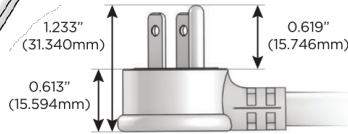

M-POWER-3T

AC POWER & DATA CONNECTIVITY SOLUTION

M-POWER-3T-AMX-BRAATP

Specs:

Modules/Ports:

- A** Tamper Resistant AC Receptacle
- M** Double USB-A (Fast Charging Ports - 18W)
- X** Switched AC

A M X

Distributed by