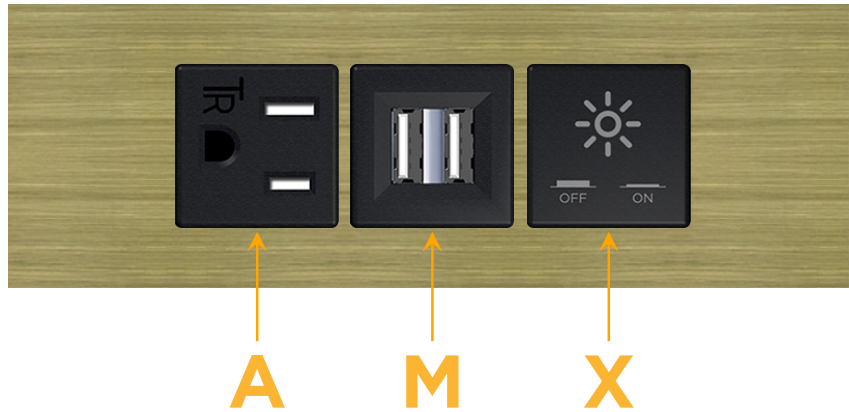

Trim Plate Finish: **BRASS ANTIQUED (ABS)**

Custom Finishes Available

M-POWER-3T-AMX-BRAATP

Features:

Module/Port Options:

- A** Tamper Resistant AC Receptacle
- E** USB-A & USB-C (20W)
- M** Double USB-A (Fast Charging Ports - 18W)
- H** HDMI
- 6** CAT 6
- 12** RJ 12
- X** Switched AC
- Y** 3-Way Switch (Low Voltage)
- V** USB-C (45W High Speed Charging Port)
- S** USB-C (25W High Speed Charging Port)
- R** Switched AC (Rocker Switch)
- D** Dimmer Switch

Plug:

Supplied with Low Profile Flat 45° Angle 120 VAC Plug

Optional Standard Straight 120 VAC Plug

Optional Straight 120 VAC Pass-through Plug

- CLEAN, COMPACT DESIGN
- STREAMLINED
- LOW PROFILE
- SIDE-EXITING CORDS
- PLUG & PLAY
- 6' AC CORD & PLUG (FLAT PLUG STANDARD)
- CUSTOMIZABLE CONFIGURATIONS AND FINISHES
- UL LISTED FOR MOUNTING IN FURNITURE
- 15A

M-POWER-3T

AC POWER & DATA CONNECTIVITY SOLUTION

M-POWER-3T-AMX-BRAATP

Specs:

Modules/Ports:

- A** Tamper Resistant AC Receptacle
- M** Double USB-A (Fast Charging Ports - 18W)
- X** Switched AC

A M X

Distributed by