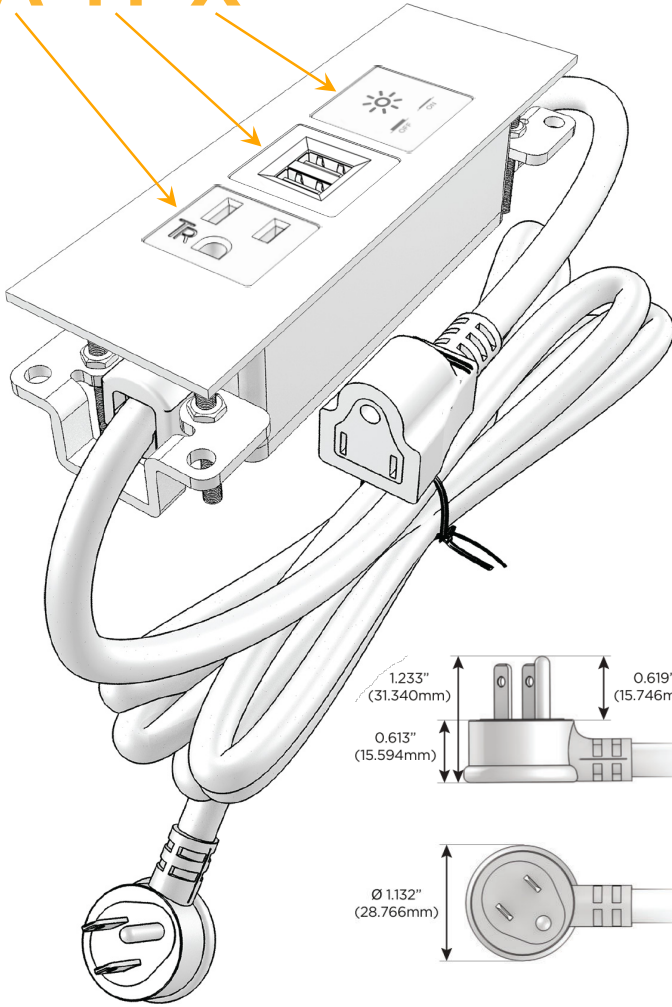

### Module/Port Options:

- A** Tamper Resistant AC Receptacle
- E** USB-A & USB-C (20W)
- M** Double USB-A (Fast Charging Ports - 18W)
- H** HDMI
- 6** CAT 6
- 12** RJ 12
- X** Switched AC
- Y** 3-Way Switch (Low Voltage)
- V** USB-C (45W High Speed Charging Port)
- S** USB-C (25W High Speed Charging Port)
- R** Switched AC (Rocker Switch)
- D** Dimmer Switch

### Plug:

Supplied with Low Profile Flat 45° Angle 120 VAC Plug

Optional Standard Straight 120 VAC Plug

Optional Straight 120 VAC Pass-through Plug

- CLEAN, COMPACT DESIGN
- STREAMLINED
- LOW PROFILE
- SIDE-EXITING CORDS
- PLUG & PLAY
- 6' AC CORD & PLUG (FLAT PLUG STANDARD)
- CUSTOMIZABLE CONFIGURATIONS AND FINISHES
- UL LISTED FOR MOUNTING IN FURNITURE
- 15A

# M-POWER-3T

AC POWER & DATA CONNECTIVITY SOLUTION

M-POWER-3T-AMX-BR4TP

Specs:

**Modules/Ports:**

- A** Tamper Resistant AC Receptacle
- M** Double USB-A (Fast Charging Ports - 18W)
- X** Switched AC

**A M X**