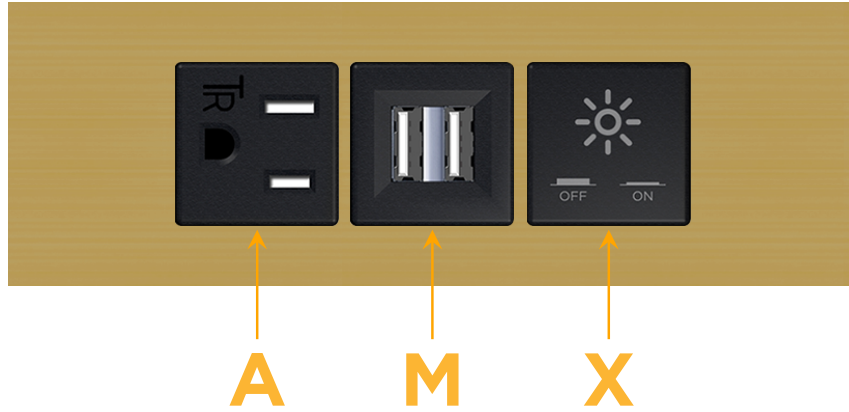

M-POWER-3T

AC POWER & DATA CONNECTIVITY SOLUTION

M-POWER-3T-AMX-BR4TP

Distributed by

Mormax Company, Inc.

8 Westchester Plaza

Elmsford, NY 10523

914-699-0101

sales@mormax.com

mormax.com

Metro Light & Power's line of power & data solutions offers sophisticated design elements combined with greater ease of installation. Streamlined and low-profile, enhanced by side-exiting cords, our outlets advance the industry with their cutting edge look and feel. We believe flexibility is key, and we provide a variety of mounting options, including the ability to mount in limited spaces. Our outlets are available in many finishes and configurations, in addition to a custom color and finish capability for our clients.

Trim Plate Finish: **SOLID BRASS BRUSHED**

Custom Finishes Available

M-POWER-3T-AMX-BR4TP

Features:

Module/Port Options:

- **A** Tamper Resistant AC Receptacle
- **E** USB-A & USB-C (20W)
- **M** Double USB-A (Fast Charging Ports - 18W)
- **H** HDMI
- **6** CAT 6
- **12** RJ 12
- **X** Switched AC
- **Y** 3-Way Switch (Low Voltage)
- **V** USB-C (45W High Speed Charging Port)
- **S** USB-C (25W High Speed Charging Port)
- **R** Switched AC (Rocker Switch)
- **D** Dimmer Switch

Plug:

Supplied with Low Profile Flat 45° Angle 120 VAC Plug

Optional Standard Straight 120 VAC Plug

Optional Straight 120 VAC Pass-through Plug

- CLEAN, COMPACT DESIGN
- STREAMLINED
- LOW PROFILE
- SIDE-EXITING CORDS
- PLUG & PLAY
- 6' AC CORD & PLUG (FLAT PLUG STANDARD)
- CUSTOMIZABLE CONFIGURATIONS AND FINISHES
- UL LISTED FOR MOUNTING IN FURNITURE
- 15A