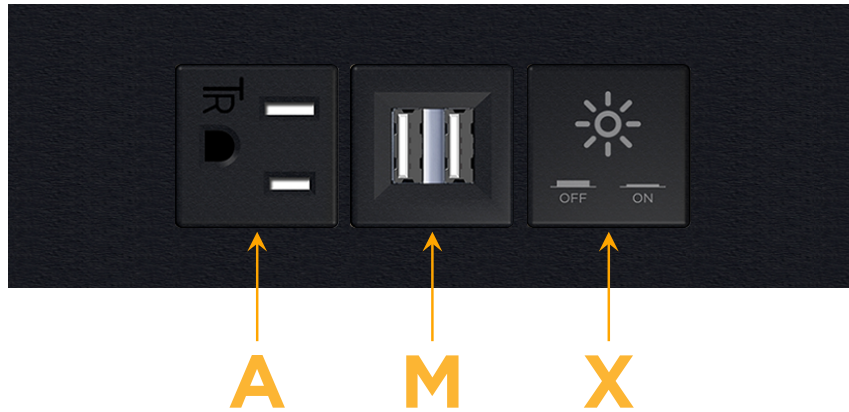

M-POWER-3T

AC POWER & DATA CONNECTIVITY SOLUTION

M-POWER-3T-AMX-B2ATP

Distributed by

Mormax Company, Inc.

8 Westchester Plaza

Elmsford, NY 10523

914-699-0101

sales@mormax.com

mormax.com

Metro Light & Power's line of power & data solutions offers sophisticated design elements combined with greater ease of installation. Streamlined and low-profile, enhanced by side-exiting cords, our outlets advance the industry with their cutting edge look and feel. We believe flexibility is key, and we provide a variety of mounting options, including the ability to mount in limited spaces. Our outlets are available in many finishes and configurations, in addition to a custom color and finish capability for our clients.

Trim Plate Finish: **SATIN BLACK (ABS)**

Custom Finishes Available

M-POWER-3T-AMX-B2ATP

Features:

Module/Port Options:

- **A** Tamper Resistant AC Receptacle
- **E** USB-A & USB-C (20W)
- **M** Double USB-A (Fast Charging Ports - 18W)
- **H** HDMI
- **6** CAT 6
- **12** RJ 12
- **X** Switched AC
- **Y** 3-Way Switch (Low Voltage)
- **V** USB-C (45W High Speed Charging Port)
- **S** USB-C (25W High Speed Charging Port)
- **R** Switched AC (Rocker Switch)
- **D** Dimmer Switch

Plug:

Supplied with Low Profile Flat 45° Angle 120 VAC Plug

Optional Standard Straight 120 VAC Plug

Optional Straight 120 VAC Pass-through Plug

- CLEAN, COMPACT DESIGN
- STREAMLINED
- LOW PROFILE
- SIDE-EXITING CORDS
- PLUG & PLAY
- 6' AC CORD & PLUG (FLAT PLUG STANDARD)
- CUSTOMIZABLE CONFIGURATIONS AND FINISHES
- UL LISTED FOR MOUNTING IN FURNITURE
- 15A