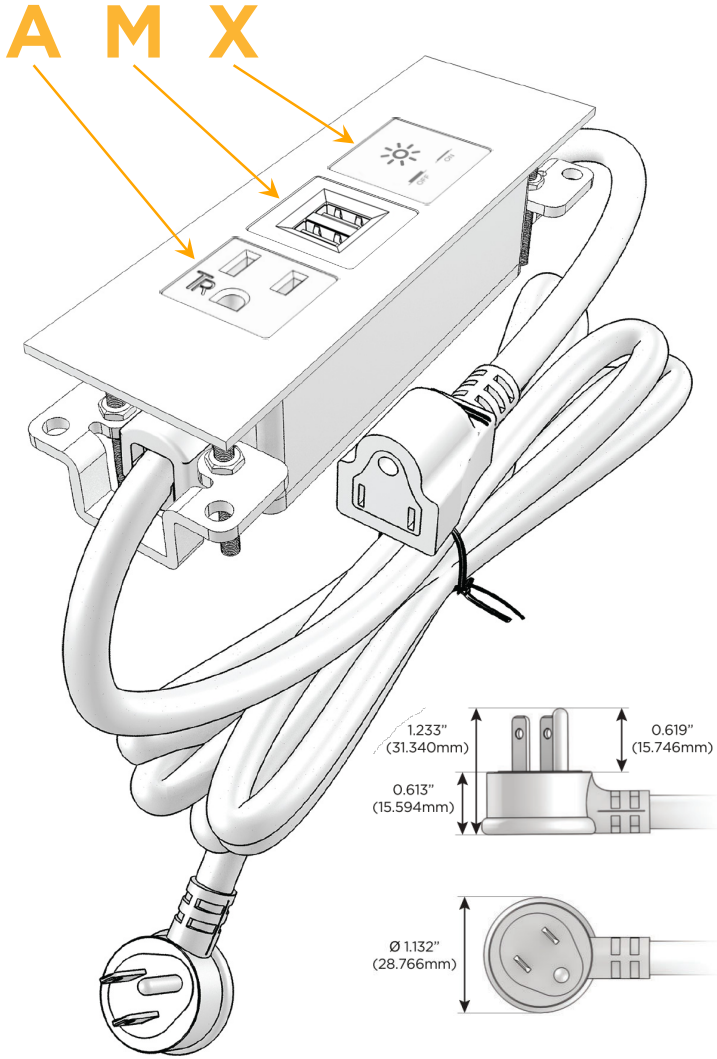

### Module/Port Options:

- A** Tamper Resistant AC Receptacle
- E** USB-A & USB-C (20W)
- M** Double USB-A (Fast Charging Ports - 18W)
- H** HDMI
- 6** CAT 6
- 12** RJ 12
- X** Switched AC
- Y** 3-Way Switch (Low Voltage)
- V** USB-C (45W High Speed Charging Port)
- S** USB-C (25W High Speed Charging Port)
- R** Switched AC (Rocker Switch)
- D** Dimmer Switch

### Plug:

Supplied with Low Profile Flat 45° Angle 120 VAC Plug

Optional Standard Straight 120 VAC Plug

Optional Straight 120 VAC Pass-through Plug

- CLEAN, COMPACT DESIGN
- STREAMLINED
- LOW PROFILE
- SIDE-EXITING CORDS
- PLUG & PLAY
- 6' AC CORD & PLUG (FLAT PLUG STANDARD)
- CUSTOMIZABLE CONFIGURATIONS AND FINISHES
- UL LISTED FOR MOUNTING IN FURNITURE
- 15A

# M-POWER-3T

AC POWER & DATA CONNECTIVITY SOLUTION

M-POWER-3T-AMX-B2ATP

Specs:

**Modules/Ports:**

- A** Tamper Resistant AC Receptacle
- M** Double USB-A (Fast Charging Ports - 18W)
- X** Switched AC

Distributed by