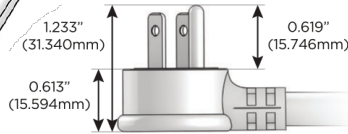

### Plug:

Supplied with Low Profile Flat 45° Angle 120 VAC Plug

Optional Standard Straight 120 VAC Plug

Optional Straight 120 VAC Pass-through Plug

- CLEAN, COMPACT DESIGN
- STREAMLINED
- LOW PROFILE
- SIDE-EXITING CORDS
- PLUG & PLAY
- 6' AC CORD & PLUG (FLAT PLUG STANDARD)
- CUSTOMIZABLE CONFIGURATIONS AND FINISHES
- UL LISTED FOR MOUNTING IN FURNITURE
- 15A

# M-POWER-3T

AC POWER & DATA CONNECTIVITY SOLUTION

M-POWER-3T-AMX-B2ATP

Specs:

**Modules/Ports:**

- A** Tamper Resistant AC Receptacle
- M** Double USB-A (Fast Charging Ports - 18W)
- X** Switched AC

Distributed by