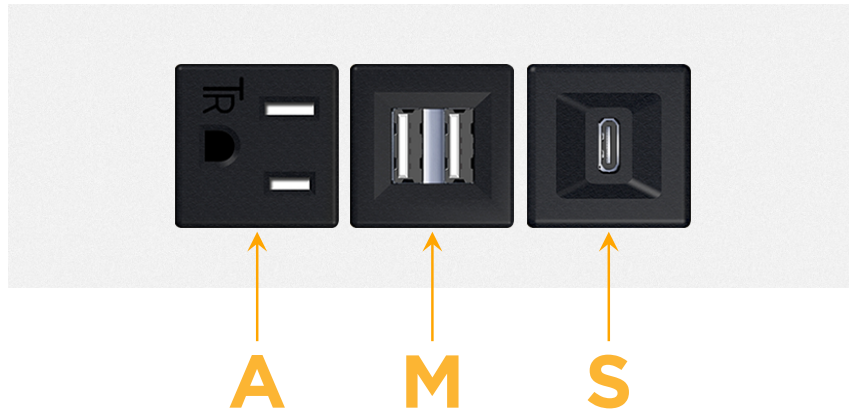

Trim Plate Finish: **WHITE (STEEL)**

Custom Finishes Available

M-POWER-3T-AMS-WTP

Features:

Module/Port Options:

- A** Tamper Resistant AC Receptacle
- E** USB-A & USB-C (20W)
- M** Double USB-A (Fast Charging Ports - 18W)
- H** HDMI
- 6** CAT 6
- 12** RJ 12
- X** Switched AC
- Y** 3-Way Switch (Low Voltage)
- V** USB-C (45W High Speed Charging Port)
- S** USB-C (25W High Speed Charging Port)
- R** Switched AC (Rocker Switch)
- D** Dimmer Switch

Plug:

Supplied with Low Profile Flat 45° Angle 120 VAC Plug

Optional Standard Straight 120 VAC Plug

Optional Straight 120 VAC Pass-through Plug

- CLEAN, COMPACT DESIGN
- STREAMLINED
- LOW PROFILE
- SIDE-EXITING CORDS
- PLUG & PLAY
- 6' AC CORD & PLUG (FLAT PLUG STANDARD)
- CUSTOMIZABLE CONFIGURATIONS AND FINISHES
- UL LISTED FOR MOUNTING IN FURNITURE
- 15A

sales@mormax.com

mormax.com

Specs:

Modules/Ports:

- A** Tamper Resistant AC Receptacle
- M** Double USB-A (Fast Charging Ports - 18W)
- S** USB-C (25W High Speed Charging Port)