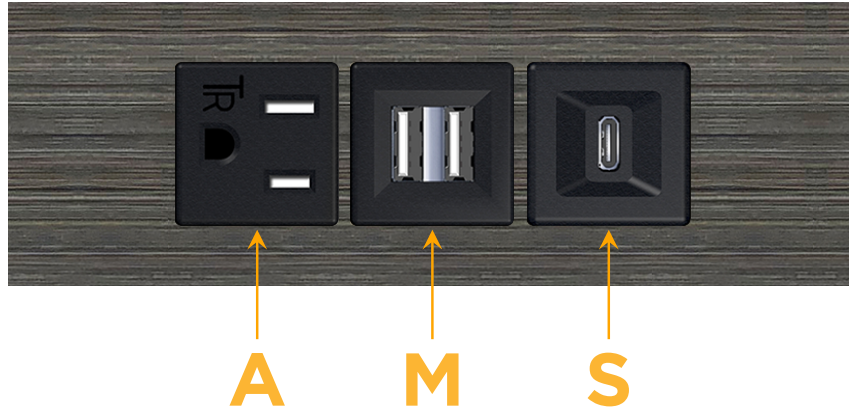

Trim Plate Finish: **GUNMETAL (ABS)**

Custom Finishes Available

M-POWER-3T-AMS-S3ATP

Features:

Module/Port Options:

- A** Tamper Resistant AC Receptacle
- E** USB-A & USB-C (20W)
- M** Double USB-A (Fast Charging Ports - 18W)
- H** HDMI
- 6** CAT 6
- 12** RJ 12
- X** Switched AC
- Y** 3-Way Switch (Low Voltage)
- V** USB-C (45W High Speed Charging Port)
- S** USB-C (25W High Speed Charging Port)
- R** Switched AC (Rocker Switch)
- D** Dimmer Switch

Plug:

Supplied with Low Profile Flat 45° Angle 120 VAC Plug

Optional Standard Straight 120 VAC Plug

Optional Straight 120 VAC Pass-through Plug

- CLEAN, COMPACT DESIGN
- STREAMLINED
- LOW PROFILE
- SIDE-EXITING CORDS
- PLUG & PLAY
- 6' AC CORD & PLUG (FLAT PLUG STANDARD)
- CUSTOMIZABLE CONFIGURATIONS AND FINISHES
- UL LISTED FOR MOUNTING IN FURNITURE
- 15A

sales@mormax.com

mormax.com

Specs:

Modules/Ports:

- A** Tamper Resistant AC Receptacle
- M** Double USB-A (Fast Charging Ports - 18W)
- S** USB-C (25W High Speed Charging Port)