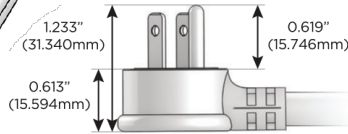

# M-POWER-3T

AC POWER & DATA CONNECTIVITY SOLUTION

M-POWER-3T-AMS-CUATP

Specs:

**Modules/Ports:**

- A** Tamper Resistant AC Receptacle
- M** Double USB-A (Fast Charging Ports - 18W)
- S** USB-C (25W High Speed Charging Port)