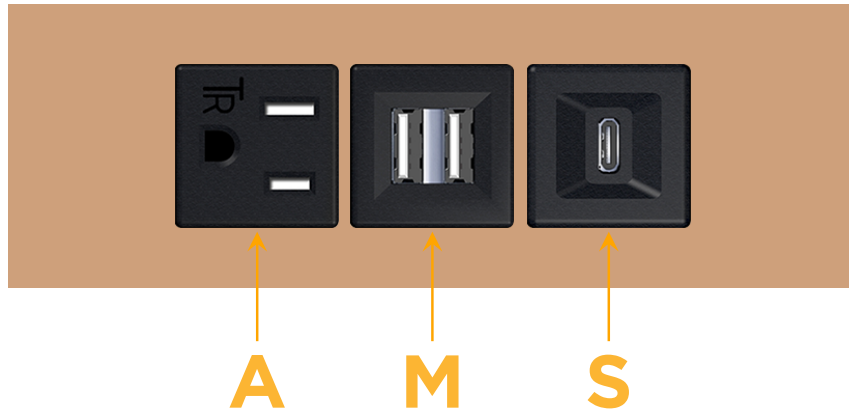

Trim Plate Finish: **COPPER (ABS)**

Custom Finishes Available

M-POWER-3T-AMS-CUATP

Features:

**Module/Port Options:**

- A** Tamper Resistant AC Receptacle
- E** USB-A & USB-C (20W)
- M** Double USB-A (Fast Charging Ports - 18W)
- H** HDMI
- 6** CAT 6
- 12** RJ 12
- X** Switched AC
- Y** 3-Way Switch (Low Voltage)
- V** USB-C (45W High Speed Charging Port)
- S** USB-C (25W High Speed Charging Port)
- R** Switched AC (Rocker Switch)
- D** Dimmer Switch

**Plug:**

Supplied with Low Profile Flat 45° Angle 120 VAC Plug

Optional Standard Straight 120 VAC Plug

Optional Straight 120 VAC Pass-through Plug

- CLEAN, COMPACT DESIGN
- STREAMLINED
- LOW PROFILE
- SIDE-EXITING CORDS
- PLUG & PLAY
- 6' AC CORD & PLUG (FLAT PLUG STANDARD)
- CUSTOMIZABLE CONFIGURATIONS AND FINISHES
- UL LISTED FOR MOUNTING IN FURNITURE
- 15A

# M-POWER-3T

AC POWER & DATA CONNECTIVITY SOLUTION

M-POWER-3T-AMS-CUATP

Specs:

**Modules/Ports:**

- A** Tamper Resistant AC Receptacle
- M** Double USB-A (Fast Charging Ports - 18W)
- S** USB-C (25W High Speed Charging Port)