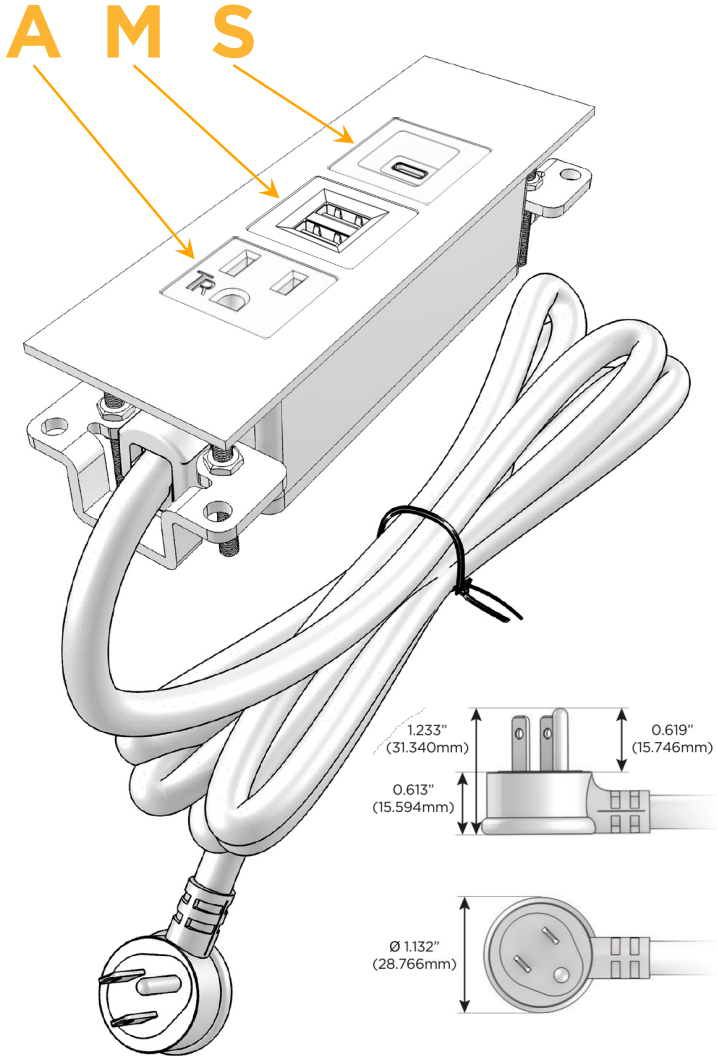

Trim Plate Finish: **COPPER (ABS)**

Custom Finishes Available

M-POWER-3T-AMS-CUATP

Features:

**Module/Port Options:**

- A** Tamper Resistant AC Receptacle
- E** USB-A & USB-C (20W)
- M** Double USB-A (Fast Charging Ports - 18W)
- H** HDMI
- 6** CAT 6
- 12** RJ 12
- X** Switched AC
- Y** 3-Way Switch (Low Voltage)
- V** USB-C (45W High Speed Charging Port)
- S** USB-C (25W High Speed Charging Port)
- R** Switched AC (Rocker Switch)
- D** Dimmer Switch

**Plug:**

Supplied with Low Profile Flat 45° Angle 120 VAC Plug

Optional Standard Straight 120 VAC Plug

Optional Straight 120 VAC Pass-through Plug

- CLEAN, COMPACT DESIGN
- STREAMLINED
- LOW PROFILE
- SIDE-EXITING CORDS
- PLUG & PLAY
- 6' AC CORD & PLUG (FLAT PLUG STANDARD)
- CUSTOMIZABLE CONFIGURATIONS AND FINISHES
- UL LISTED FOR MOUNTING IN FURNITURE
- 15A

# M-POWER-3T

AC POWER & DATA CONNECTIVITY SOLUTION

M-POWER-3T-AMS-CUATP

Specs:

**Modules/Ports:**

- A** Tamper Resistant AC Receptacle
- M** Double USB-A (Fast Charging Ports - 18W)
- S** USB-C (25W High Speed Charging Port)