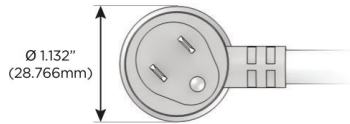

Plug:

Supplied with Low Profile Flat 45° Angle 120 VAC Plug

Optional Standard Straight 120 VAC Plug

Optional Straight 120 VAC Pass-through Plug

- CLEAN, COMPACT DESIGN
- STREAMLINED
- LOW PROFILE
- SIDE-EXITING CORDS
- PLUG & PLAY
- 6' AC CORD & PLUG (FLAT PLUG STANDARD)
- CUSTOMIZABLE CONFIGURATIONS AND FINISHES
- UL LISTED FOR MOUNTING IN FURNITURE
- 15A

M-POWER-3T

AC POWER & DATA CONNECTIVITY SOLUTION

M-POWER-3T-AMS-CRATP

Specs:

Modules/Ports:

- A** Tamper Resistant AC Receptacle
- M** Double USB-A (Fast Charging Ports - 18W)
- S** USB-C (25W High Speed Charging Port)