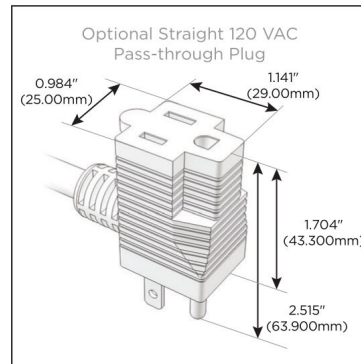

Plug:

Supplied with Low Profile Flat 45° Angle 120 VAC Plug

Optional Standard Straight 120 VAC Plug

Optional Straight 120 VAC Pass-through Plug

- CLEAN, COMPACT DESIGN
- STREAMLINED
- LOW PROFILE
- SIDE-EXITING CORDS
- PLUG & PLAY
- 6' AC CORD & PLUG (FLAT PLUG STANDARD)
- CUSTOMIZABLE CONFIGURATIONS AND FINISHES
- UL LISTED FOR MOUNTING IN FURNITURE
- 15A

M-POWER-3T

AC POWER & DATA CONNECTIVITY SOLUTION

M-POWER-3T-AMS-CRATP

Specs:

Modules/Ports:

- A** Tamper Resistant AC Receptacle
- M** Double USB-A (Fast Charging Ports - 18W)
- S** USB-C (25W High Speed Charging Port)