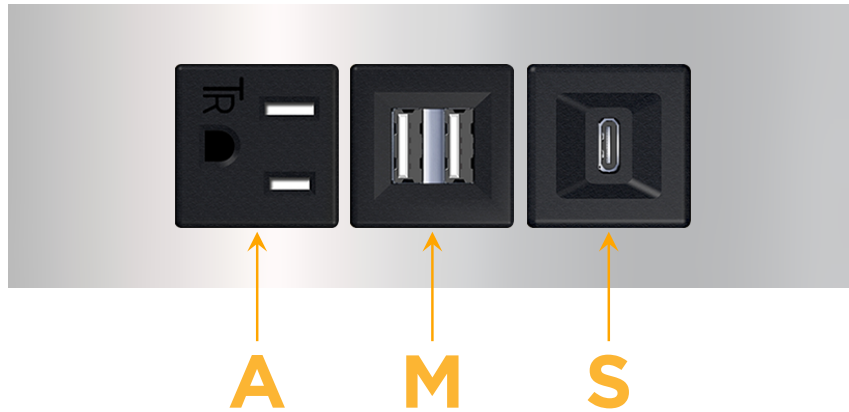

Trim Plate Finish: **CHROME (ABS)**

Custom Finishes Available

M-POWER-3T-AMS-CRATP

Features:

Module/Port Options:

- A** Tamper Resistant AC Receptacle
- E** USB-A & USB-C (20W)
- M** Double USB-A (Fast Charging Ports - 18W)
- H** HDMI
- 6** CAT 6
- 12** RJ 12
- X** Switched AC
- Y** 3-Way Switch (Low Voltage)
- V** USB-C (45W High Speed Charging Port)
- S** USB-C (25W High Speed Charging Port)
- R** Switched AC (Rocker Switch)
- D** Dimmer Switch

Plug:

Supplied with Low Profile Flat 45° Angle 120 VAC Plug

Optional Standard Straight 120 VAC Plug

Optional Straight 120 VAC Pass-through Plug

- CLEAN, COMPACT DESIGN
- STREAMLINED
- LOW PROFILE
- SIDE-EXITING CORDS
- PLUG & PLAY
- 6' AC CORD & PLUG (FLAT PLUG STANDARD)
- CUSTOMIZABLE CONFIGURATIONS AND FINISHES
- UL LISTED FOR MOUNTING IN FURNITURE
- 15A

M-POWER-3T

AC POWER & DATA CONNECTIVITY SOLUTION

M-POWER-3T-AMS-CRATP

Specs:

Modules/Ports:

- A** Tamper Resistant AC Receptacle
- M** Double USB-A (Fast Charging Ports - 18W)
- S** USB-C (25W High Speed Charging Port)