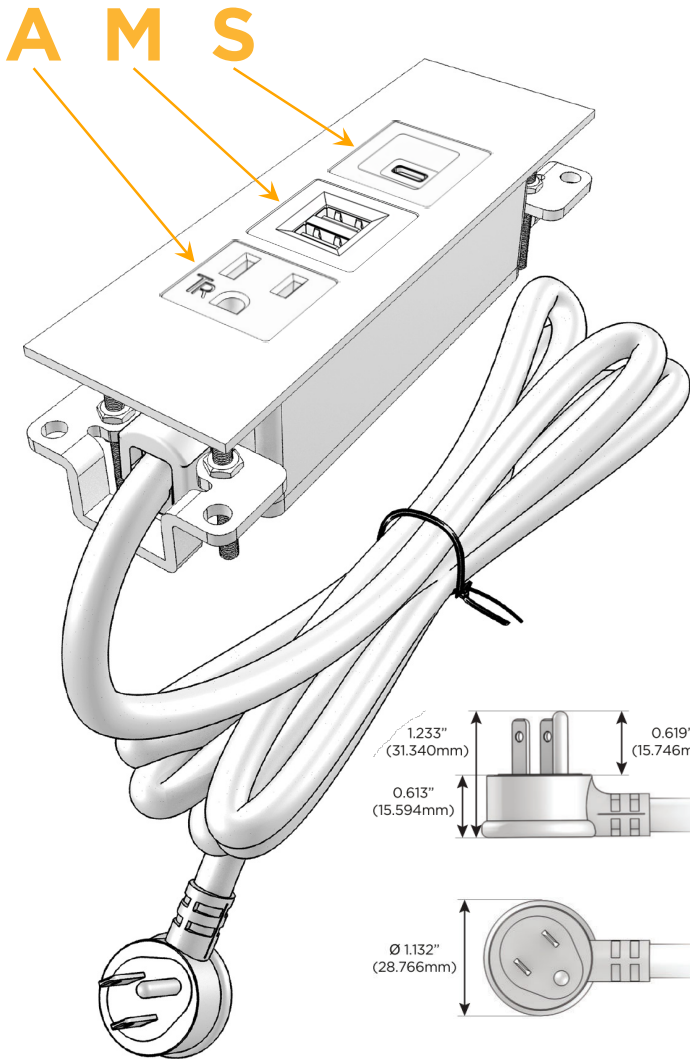

Trim Plate Finish: **CHROME (ABS)**

Custom Finishes Available

M-POWER-3T-AMS-CRATP

Features:

Module/Port Options:

- A** Tamper Resistant AC Receptacle
- E** USB-A & USB-C (20W)
- M** Double USB-A (Fast Charging Ports - 18W)
- H** HDMI
- 6** CAT 6
- 12** RJ 12
- X** Switched AC
- Y** 3-Way Switch (Low Voltage)
- V** USB-C (45W High Speed Charging Port)
- S** USB-C (25W High Speed Charging Port)
- R** Switched AC (Rocker Switch)
- D** Dimmer Switch

Plug:

Supplied with Low Profile Flat 45° Angle 120 VAC Plug

Optional Standard Straight 120 VAC Plug

Optional Straight 120 VAC Pass-through Plug

- CLEAN, COMPACT DESIGN
- STREAMLINED
- LOW PROFILE
- SIDE-EXITING CORDS
- PLUG & PLAY
- 6' AC CORD & PLUG (FLAT PLUG STANDARD)
- CUSTOMIZABLE CONFIGURATIONS AND FINISHES
- UL LISTED FOR MOUNTING IN FURNITURE
- 15A

M-POWER-3T

AC POWER & DATA CONNECTIVITY SOLUTION

M-POWER-3T-AMS-CRATP

Specs:

Modules/Ports:

- A** Tamper Resistant AC Receptacle
- M** Double USB-A (Fast Charging Ports - 18W)
- S** USB-C (25W High Speed Charging Port)