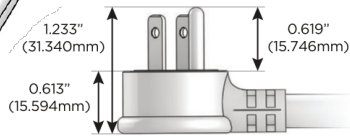

M-POWER-3T

AC POWER & DATA CONNECTIVITY SOLUTION

M-POWER-3T-AMS-CRATP

Specs:

Modules/Ports:

- A** Tamper Resistant AC Receptacle
- M** Double USB-A (Fast Charging Ports - 18W)
- S** USB-C (25W High Speed Charging Port)