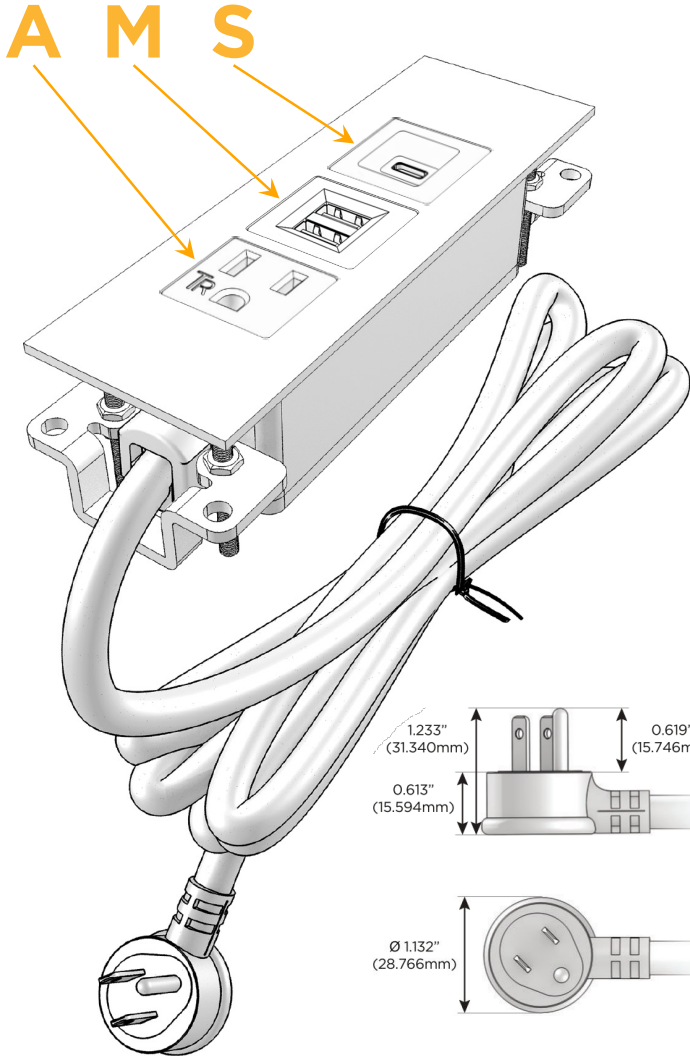

Trim Plate Finish: **CHAMPAGNE (ABS)**

Custom Finishes Available

M-POWER-3T-AMS-CHATP

Features:

Module/Port Options:

- A** Tamper Resistant AC Receptacle
- E** USB-A & USB-C (20W)
- M** Double USB-A (Fast Charging Ports - 18W)
- H** HDMI
- 6** CAT 6
- 12** RJ 12
- X** Switched AC
- Y** 3-Way Switch (Low Voltage)
- V** USB-C (45W High Speed Charging Port)
- S** USB-C (25W High Speed Charging Port)
- R** Switched AC (Rocker Switch)
- D** Dimmer Switch

Plug:

Supplied with Low Profile Flat 45° Angle 120 VAC Plug

Optional Standard Straight 120 VAC Plug

Optional Straight 120 VAC Pass-through Plug

- CLEAN, COMPACT DESIGN
- STREAMLINED
- LOW PROFILE
- SIDE-EXITING CORDS
- PLUG & PLAY
- 6' AC CORD & PLUG (FLAT PLUG STANDARD)
- CUSTOMIZABLE CONFIGURATIONS AND FINISHES
- UL LISTED FOR MOUNTING IN FURNITURE
- 15A

M-POWER-3T

AC POWER & DATA CONNECTIVITY SOLUTION

M-POWER-3T-AMS-CHATP

Specs:

Modules/Ports:

- A** Tamper Resistant AC Receptacle
- M** Double USB-A (Fast Charging Ports - 18W)
- S** USB-C (25W High Speed Charging Port)