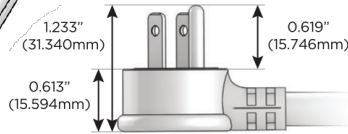

M-POWER-3T

AC POWER & DATA CONNECTIVITY SOLUTION

M-POWER-3T-AMS-CHATP

Specs:

Modules/Ports:

- A** Tamper Resistant AC Receptacle
- M** Double USB-A (Fast Charging Ports - 18W)
- S** USB-C (25W High Speed Charging Port)