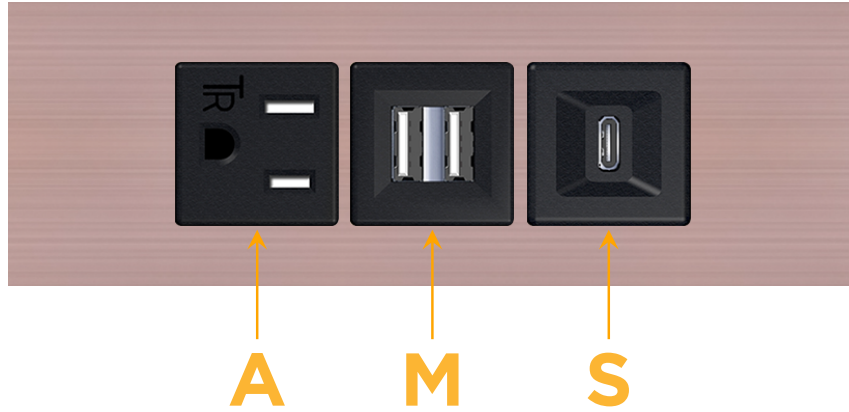

Trim Plate Finish: **CHAMPAGNE (ABS)**

Custom Finishes Available

M-POWER-3T-AMS-CHATP

Features:

Module/Port Options:

- A** Tamper Resistant AC Receptacle
- E** USB-A & USB-C (20W)
- M** Double USB-A (Fast Charging Ports - 18W)
- H** HDMI
- 6** CAT 6
- 12** RJ 12
- X** Switched AC
- Y** 3-Way Switch (Low Voltage)
- V** USB-C (45W High Speed Charging Port)
- S** USB-C (25W High Speed Charging Port)
- R** Switched AC (Rocker Switch)
- D** Dimmer Switch

Plug:

Supplied with Low Profile Flat 45° Angle 120 VAC Plug

Optional Standard Straight 120 VAC Plug

Optional Straight 120 VAC Pass-through Plug

- CLEAN, COMPACT DESIGN
- STREAMLINED
- LOW PROFILE
- SIDE-EXITING CORDS
- PLUG & PLAY
- 6' AC CORD & PLUG (FLAT PLUG STANDARD)
- CUSTOMIZABLE CONFIGURATIONS AND FINISHES
- UL LISTED FOR MOUNTING IN FURNITURE
- 15A

M-POWER-3T

AC POWER & DATA CONNECTIVITY SOLUTION

M-POWER-3T-AMS-CHATP

Specs:

Modules/Ports:

- A** Tamper Resistant AC Receptacle
- M** Double USB-A (Fast Charging Ports - 18W)
- S** USB-C (25W High Speed Charging Port)