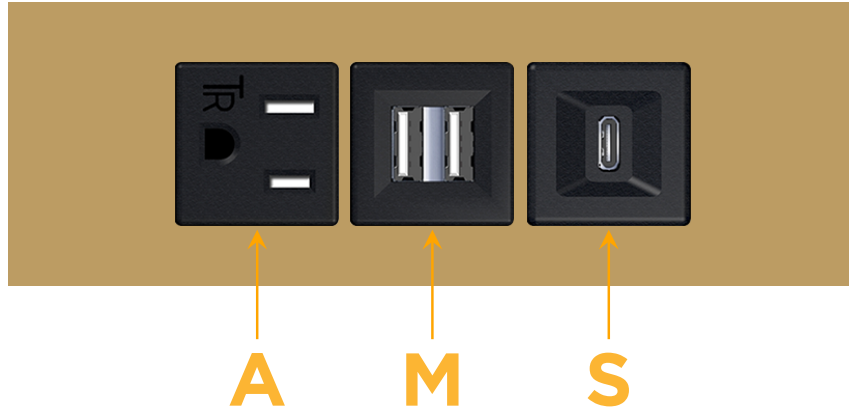

Trim Plate Finish: **STANDARD BRONZE (ABS)**

Custom Finishes Available

M-POWER-3T-AMS-BZATP

Features:

Module/Port Options:

- A** Tamper Resistant AC Receptacle
- E** USB-A & USB-C (20W)
- M** Double USB-A (Fast Charging Ports - 18W)
- H** HDMI
- 6** CAT 6
- 12** RJ 12
- X** Switched AC
- Y** 3-Way Switch (Low Voltage)
- V** USB-C (45W High Speed Charging Port)
- S** USB-C (25W High Speed Charging Port)
- R** Switched AC (Rocker Switch)
- D** Dimmer Switch

Plug:

Supplied with Low Profile Flat 45° Angle 120 VAC Plug

Optional Standard Straight 120 VAC Plug

Optional Straight 120 VAC Pass-through Plug

- CLEAN, COMPACT DESIGN
- STREAMLINED
- LOW PROFILE
- SIDE-EXITING CORDS
- PLUG & PLAY
- 6' AC CORD & PLUG (FLAT PLUG STANDARD)
- CUSTOMIZABLE CONFIGURATIONS AND FINISHES
- UL LISTED FOR MOUNTING IN FURNITURE
- 15A

M-POWER-3T

AC POWER & DATA CONNECTIVITY SOLUTION

M-POWER-3T-AMS-BZATP

Specs:

Modules/Ports:

- A** Tamper Resistant AC Receptacle
- M** Double USB-A (Fast Charging Ports - 18W)
- S** USB-C (25W High Speed Charging Port)