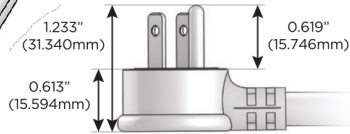

M-POWER-3T

AC POWER & DATA CONNECTIVITY SOLUTION

M-POWER-3T-AMS-BZATP

Specs:

Modules/Ports:

- A** Tamper Resistant AC Receptacle
- M** Double USB-A (Fast Charging Ports - 18W)
- S** USB-C (25W High Speed Charging Port)