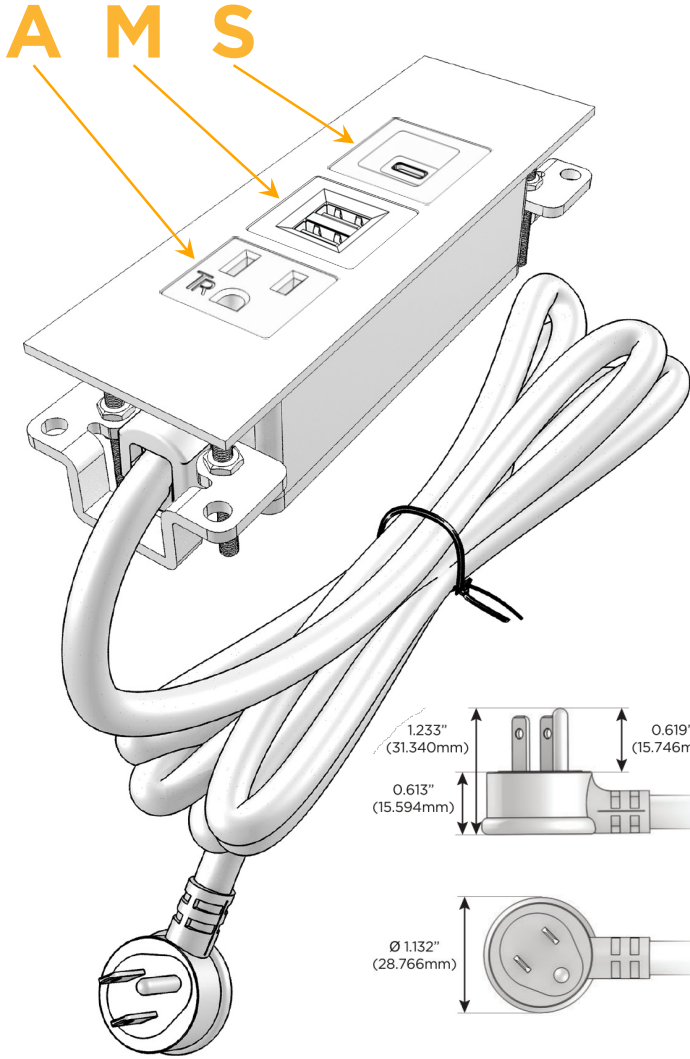

Trim Plate Finish: **STANDARD BRONZE (ABS)**

Custom Finishes Available

M-POWER-3T-AMS-BZATP

Features:

Module/Port Options:

- A** Tamper Resistant AC Receptacle
- E** USB-A & USB-C (20W)
- M** Double USB-A (Fast Charging Ports - 18W)
- H** HDMI
- 6** CAT 6
- 12** RJ 12
- X** Switched AC
- Y** 3-Way Switch (Low Voltage)
- V** USB-C (45W High Speed Charging Port)
- S** USB-C (25W High Speed Charging Port)
- R** Switched AC (Rocker Switch)
- D** Dimmer Switch

Plug:

Supplied with Low Profile Flat 45° Angle 120 VAC Plug

Optional Standard Straight 120 VAC Plug

Optional Straight 120 VAC Pass-through Plug

- CLEAN, COMPACT DESIGN
- STREAMLINED
- LOW PROFILE
- SIDE-EXITING CORDS
- PLUG & PLAY
- 6' AC CORD & PLUG (FLAT PLUG STANDARD)
- CUSTOMIZABLE CONFIGURATIONS AND FINISHES
- UL LISTED FOR MOUNTING IN FURNITURE
- 15A

M-POWER-3T

AC POWER & DATA CONNECTIVITY SOLUTION

M-POWER-3T-AMS-BZATP

Specs:

Modules/Ports:

- A** Tamper Resistant AC Receptacle
- M** Double USB-A (Fast Charging Ports - 18W)
- S** USB-C (25W High Speed Charging Port)