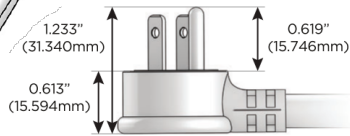

M-POWER-3T

AC POWER & DATA CONNECTIVITY SOLUTION

M-POWER-3T-AMS-BZ5AATP

Specs:

Modules/Ports:

- A** Tamper Resistant AC Receptacle
- M** Double USB-A (Fast Charging Ports - 18W)
- S** USB-C (25W High Speed Charging Port)