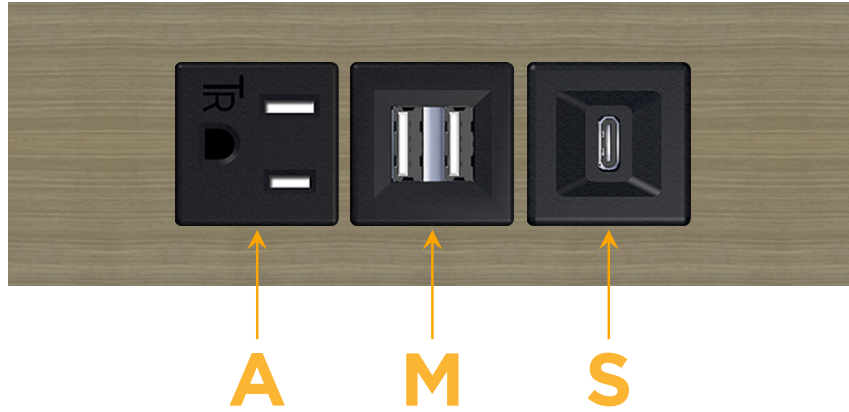

Trim Plate Finish: **ANTIQUED ARCHITECTURAL BRONZE (ABS)**

Custom Finishes Available

M-POWER-3T-AMS-BZ5AATP

Features:

Module/Port Options:

- A** Tamper Resistant AC Receptacle
- E** USB-A & USB-C (20W)
- M** Double USB-A (Fast Charging Ports - 18W)
- H** HDMI
- 6** CAT 6
- 12** RJ 12
- X** Switched AC
- Y** 3-Way Switch (Low Voltage)
- V** USB-C (45W High Speed Charging Port)
- S** USB-C (25W High Speed Charging Port)
- R** Switched AC (Rocker Switch)
- D** Dimmer Switch

Plug:

Supplied with Low Profile Flat 45° Angle 120 VAC Plug

Optional Standard Straight 120 VAC Plug

Optional Straight 120 VAC Pass-through Plug

- CLEAN, COMPACT DESIGN
- STREAMLINED
- LOW PROFILE
- SIDE-EXITING CORDS
- PLUG & PLAY
- 6' AC CORD & PLUG (FLAT PLUG STANDARD)
- CUSTOMIZABLE CONFIGURATIONS AND FINISHES
- UL LISTED FOR MOUNTING IN FURNITURE
- 15A

M-POWER-3T

AC POWER & DATA CONNECTIVITY SOLUTION

M-POWER-3T-AMS-BZ5AATP

Specs:

Modules/Ports:

- A** Tamper Resistant AC Receptacle
- M** Double USB-A (Fast Charging Ports - 18W)
- S** USB-C (25W High Speed Charging Port)