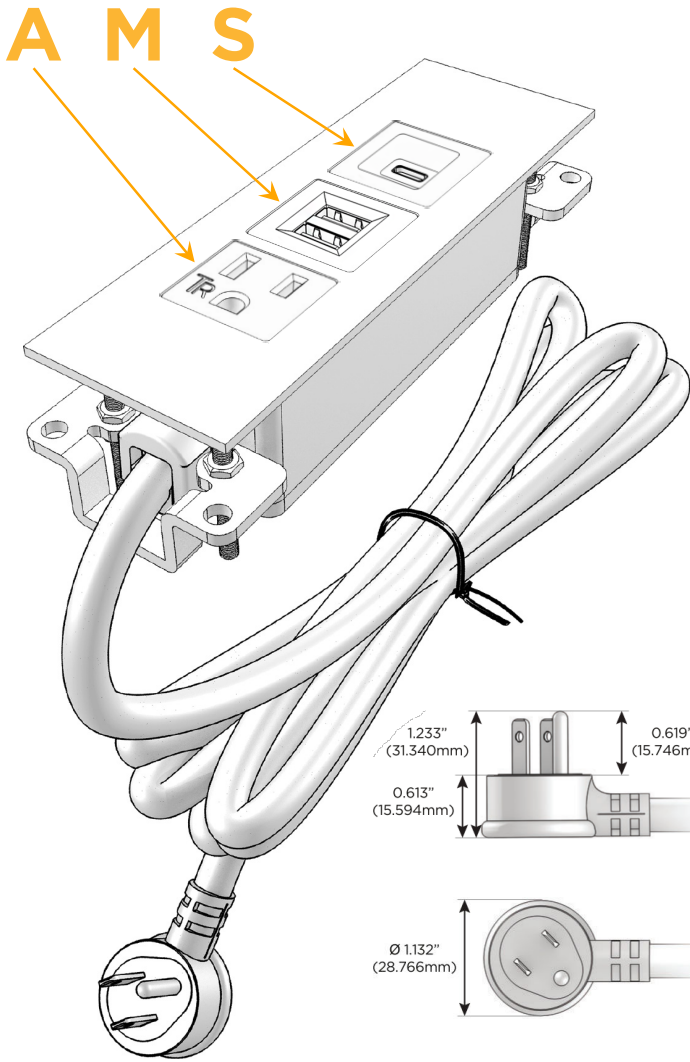

Trim Plate Finish: **ANTIQUED ARCHITECTURAL BRONZE (ABS)**

Custom Finishes Available

M-POWER-3T-AMS-BZ5AATP

Features:

Module/Port Options:

- A** Tamper Resistant AC Receptacle
- E** USB-A & USB-C (20W)
- M** Double USB-A (Fast Charging Ports - 18W)
- H** HDMI
- 6** CAT 6
- 12** RJ 12
- X** Switched AC
- Y** 3-Way Switch (Low Voltage)
- V** USB-C (45W High Speed Charging Port)
- S** USB-C (25W High Speed Charging Port)
- R** Switched AC (Rocker Switch)
- D** Dimmer Switch

Plug:

Supplied with Low Profile Flat 45° Angle 120 VAC Plug

Optional Standard Straight 120 VAC Plug

Optional Straight 120 VAC Pass-through Plug

- CLEAN, COMPACT DESIGN
- STREAMLINED
- LOW PROFILE
- SIDE-EXITING CORDS
- PLUG & PLAY
- 6' AC CORD & PLUG (FLAT PLUG STANDARD)
- CUSTOMIZABLE CONFIGURATIONS AND FINISHES
- UL LISTED FOR MOUNTING IN FURNITURE
- 15A

M-POWER-3T

AC POWER & DATA CONNECTIVITY SOLUTION

M-POWER-3T-AMS-BZ5AATP

Specs:

Modules/Ports:

- A** Tamper Resistant AC Receptacle
- M** Double USB-A (Fast Charging Ports - 18W)
- S** USB-C (25W High Speed Charging Port)