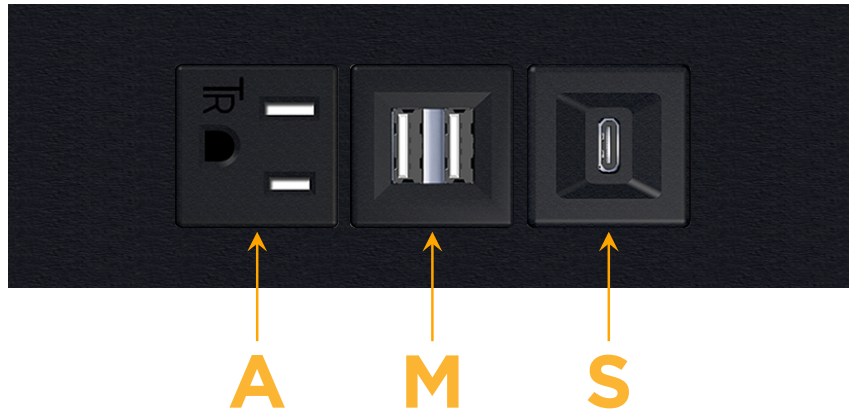

Trim Plate Finish: **BLACK (STEEL)**

Custom Finishes Available

M-POWER-3T-AMS-BTP

Features:

**Module/Port Options:**

- A** Tamper Resistant AC Receptacle
- E** USB-A & USB-C (20W)
- M** Double USB-A (Fast Charging Ports - 18W)
- H** HDMI
- 6** CAT 6
- 12** RJ 12
- X** Switched AC
- Y** 3-Way Switch (Low Voltage)
- V** USB-C (45W High Speed Charging Port)
- S** USB-C (25W High Speed Charging Port)
- R** Switched AC (Rocker Switch)
- D** Dimmer Switch

**Plug:**

Supplied with Low Profile Flat 45° Angle 120 VAC Plug

Optional Standard Straight 120 VAC Plug

Optional Straight 120 VAC Pass-through Plug

- CLEAN, COMPACT DESIGN
- STREAMLINED
- LOW PROFILE
- SIDE-EXITING CORDS
- PLUG & PLAY
- 6' AC CORD & PLUG (FLAT PLUG STANDARD)
- CUSTOMIZABLE CONFIGURATIONS AND FINISHES
- UL LISTED FOR MOUNTING IN FURNITURE
- 15A

sales@mormax.com

mormax.com

Specs:

**Modules/Ports:**

- A** Tamper Resistant AC Receptacle
- M** Double USB-A (Fast Charging Ports - 18W)
- S** USB-C (25W High Speed Charging Port)