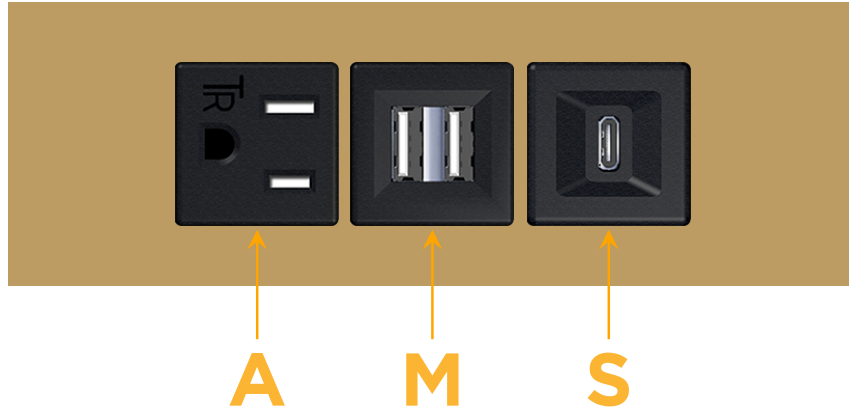

Trim Plate Finish: **BRASS (ABS)**

Custom Finishes Available

M-POWER-3T-AMS-BRATP

Features:

Module/Port Options:

- A** Tamper Resistant AC Receptacle
- E** USB-A & USB-C (20W)
- M** Double USB-A (Fast Charging Ports - 18W)
- H** HDMI
- 6** CAT 6
- 12** RJ 12
- X** Switched AC
- Y** 3-Way Switch (Low Voltage)
- V** USB-C (45W High Speed Charging Port)
- S** USB-C (25W High Speed Charging Port)
- R** Switched AC (Rocker Switch)
- D** Dimmer Switch

Plug:

Supplied with Low Profile Flat 45° Angle 120 VAC Plug

Optional Standard Straight 120 VAC Plug

Optional Straight 120 VAC Pass-through Plug

- CLEAN, COMPACT DESIGN
- STREAMLINED
- LOW PROFILE
- SIDE-EXITING CORDS
- PLUG & PLAY
- 6' AC CORD & PLUG (FLAT PLUG STANDARD)
- CUSTOMIZABLE CONFIGURATIONS AND FINISHES
- UL LISTED FOR MOUNTING IN FURNITURE
- 15A

sales@mormax.com

mormax.com

Specs:

Modules/Ports:

- A** Tamper Resistant AC Receptacle
- M** Double USB-A (Fast Charging Ports - 18W)
- S** USB-C (25W High Speed Charging Port)