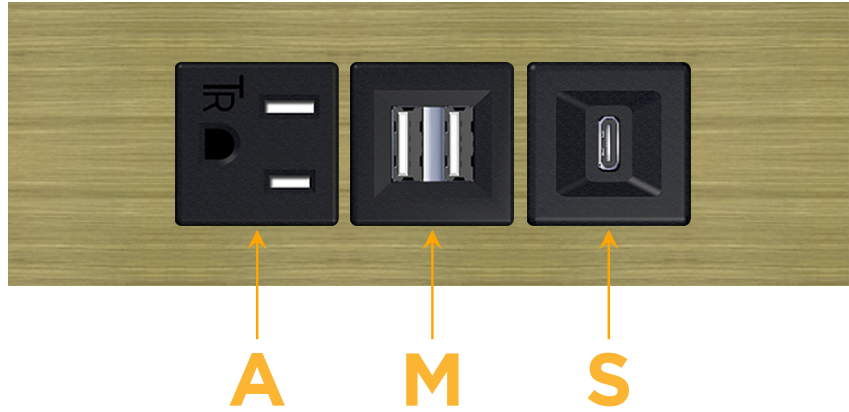

M-POWER-3T

AC POWER & DATA CONNECTIVITY SOLUTION

M-POWER-3T-AMS-BRAATP

Distributed by

Mormax Company, Inc.

8 Westchester Plaza

Elmsford, NY 10523

914-699-0101

sales@mormax.com

mormax.com

Metro Light & Power's line of power & data solutions offers sophisticated design elements combined with greater ease of installation. Streamlined and low-profile, enhanced by side-exiting cords, our outlets advance the industry with their cutting edge look and feel. We believe flexibility is key, and we provide a variety of mounting options, including the ability to mount in limited spaces. Our outlets are available in many finishes and configurations, in addition to a custom color and finish capability for our clients.

Trim Plate Finish: **BRASS ANTIQUED (ABS)**

Custom Finishes Available

M-POWER-3T-AMS-BRAATP

Features:

Module/Port Options:

- **A** Tamper Resistant AC Receptacle
- **E** USB-A & USB-C (20W)
- **M** Double USB-A (Fast Charging Ports - 18W)
- **H** HDMI
- **6** CAT 6
- **12** RJ 12
- **X** Switched AC
- **Y** 3-Way Switch (Low Voltage)
- **V** USB-C (45W High Speed Charging Port)
- **S** USB-C (25W High Speed Charging Port)
- **R** Switched AC (Rocker Switch)
- **D** Dimmer Switch

Plug:

Supplied with Low Profile Flat 45° Angle 120 VAC Plug

Optional Standard Straight 120 VAC Plug

Optional Straight 120 VAC Pass-through Plug

- CLEAN, COMPACT DESIGN
- STREAMLINED
- LOW PROFILE
- SIDE-EXITING CORDS
- PLUG & PLAY
- 6' AC CORD & PLUG (FLAT PLUG STANDARD)
- CUSTOMIZABLE CONFIGURATIONS AND FINISHES
- UL LISTED FOR MOUNTING IN FURNITURE
- 15A