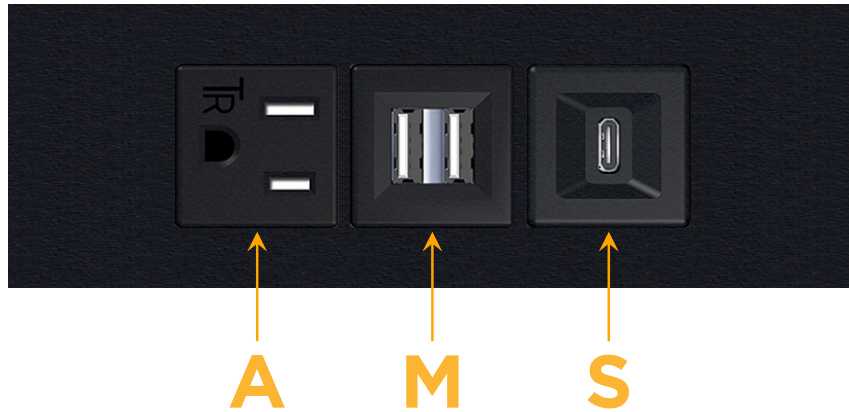

Trim Plate Finish: **BLACK (ABS)**

Custom Finishes Available

M-POWER-3T-AMS-BATP

Features:

**Module/Port Options:**

- A** Tamper Resistant AC Receptacle
- E** USB-A & USB-C (20W)
- M** Double USB-A (Fast Charging Ports - 18W)
- H** HDMI
- 6** CAT 6
- 12** RJ 12
- X** Switched AC
- Y** 3-Way Switch (Low Voltage)
- V** USB-C (45W High Speed Charging Port)
- S** USB-C (25W High Speed Charging Port)
- R** Switched AC (Rocker Switch)
- D** Dimmer Switch

**Plug:**

Supplied with Low Profile Flat 45° Angle 120 VAC Plug

Optional Standard Straight 120 VAC Plug

Optional Straight 120 VAC Pass-through Plug

- CLEAN, COMPACT DESIGN
- STREAMLINED
- LOW PROFILE
- SIDE-EXITING CORDS
- PLUG & PLAY
- 6' AC CORD & PLUG (FLAT PLUG STANDARD)
- CUSTOMIZABLE CONFIGURATIONS AND FINISHES
- UL LISTED FOR MOUNTING IN FURNITURE
- 15A

# M-POWER-3T

AC POWER & DATA CONNECTIVITY SOLUTION

M-POWER-3T-AMS-BATP

Specs:

**Modules/Ports:**

- A** Tamper Resistant AC Receptacle
- M** Double USB-A (Fast Charging Ports - 18W)
- S** USB-C (25W High Speed Charging Port)