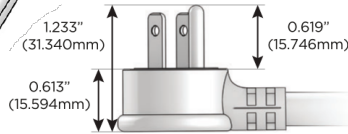

# M-POWER-3T

AC POWER & DATA CONNECTIVITY SOLUTION

M-POWER-3T-AMS-BATP

Specs:

**Modules/Ports:**

- A** Tamper Resistant AC Receptacle
- M** Double USB-A (Fast Charging Ports - 18W)
- S** USB-C (25W High Speed Charging Port)