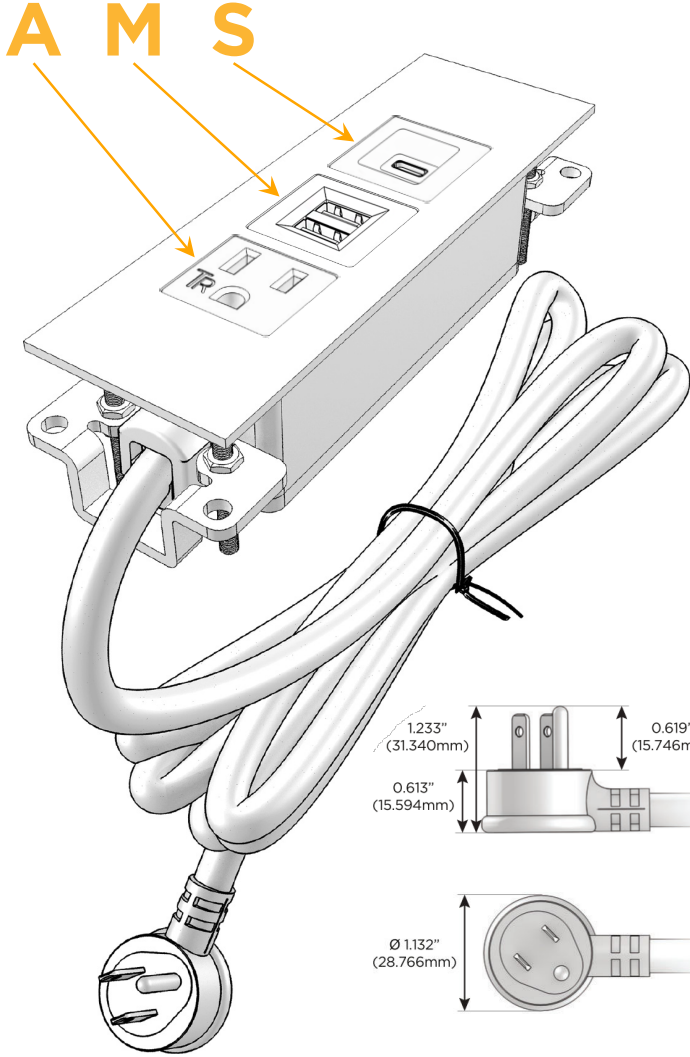

Trim Plate Finish: **BLACK (ABS)**

Custom Finishes Available

M-POWER-3T-AMS-BATP

Features:

**Module/Port Options:**

- A** Tamper Resistant AC Receptacle
- E** USB-A & USB-C (20W)
- M** Double USB-A (Fast Charging Ports - 18W)
- H** HDMI
- 6** CAT 6
- 12** RJ 12
- X** Switched AC
- Y** 3-Way Switch (Low Voltage)
- V** USB-C (45W High Speed Charging Port)
- S** USB-C (25W High Speed Charging Port)
- R** Switched AC (Rocker Switch)
- D** Dimmer Switch

**Plug:**

Supplied with Low Profile Flat 45° Angle 120 VAC Plug

Optional Standard Straight 120 VAC Plug

Optional Straight 120 VAC Pass-through Plug

- CLEAN, COMPACT DESIGN
- STREAMLINED
- LOW PROFILE
- SIDE-EXITING CORDS
- PLUG & PLAY
- 6' AC CORD & PLUG (FLAT PLUG STANDARD)
- CUSTOMIZABLE CONFIGURATIONS AND FINISHES
- UL LISTED FOR MOUNTING IN FURNITURE
- 15A

# M-POWER-3T

AC POWER & DATA CONNECTIVITY SOLUTION

M-POWER-3T-AMS-BATP

Specs:

**Modules/Ports:**

- A** Tamper Resistant AC Receptacle
- M** Double USB-A (Fast Charging Ports - 18W)
- S** USB-C (25W High Speed Charging Port)