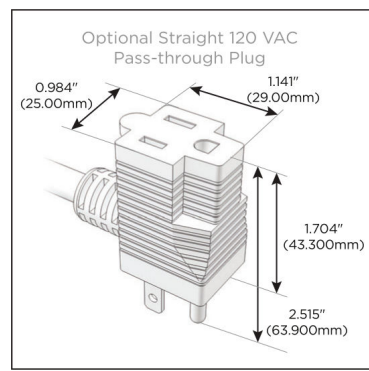

### Module/Port Options:

- A** Tamper Resistant AC Receptacle
- E** USB-A & USB-C (20W)
- M** Double USB-A (Fast Charging Ports - 18W)
- H** HDMI
- 6** CAT 6
- 12** RJ 12
- X** Switched AC
- Y** 3-Way Switch (Low Voltage)
- V** USB-C (45W High Speed Charging Port)
- S** USB-C (25W High Speed Charging Port)
- R** Switched AC (Rocker Switch)
- D** Dimmer Switch

### Plug:

Supplied with Low Profile Flat 45° Angle 120 VAC Plug

Optional Standard Straight 120 VAC Plug

Optional Straight 120 VAC Pass-through Plug

- CLEAN, COMPACT DESIGN
- STREAMLINED
- LOW PROFILE
- SIDE-EXITING CORDS
- PLUG & PLAY
- 6' AC CORD & PLUG (FLAT PLUG STANDARD)
- CUSTOMIZABLE CONFIGURATIONS AND FINISHES
- UL LISTED FOR MOUNTING IN FURNITURE
- 15A

# M-POWER-3T

AC POWER & DATA CONNECTIVITY SOLUTION

M-POWER-3T-AMR-WATP

Specs:

**Modules/Ports:**

- A** Tamper Resistant AC Receptacle
- M** Double USB-A (Fast Charging Ports - 18W)
- R** Switched AC (Rocker Switch)