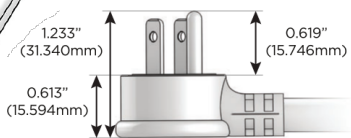

### Plug:

Supplied with Low Profile Flat 45° Angle 120 VAC Plug

Optional Standard Straight 120 VAC Plug

Optional Straight 120 VAC Pass-through Plug

- CLEAN, COMPACT DESIGN
- STREAMLINED
- LOW PROFILE
- SIDE-EXITING CORDS
- PLUG & PLAY
- 6' AC CORD & PLUG (FLAT PLUG STANDARD)
- CUSTOMIZABLE CONFIGURATIONS AND FINISHES
- UL LISTED FOR MOUNTING IN FURNITURE
- 15A

# M-POWER-3T

AC POWER & DATA CONNECTIVITY SOLUTION

M-POWER-3T-AMR-WATP

Specs:

**Modules/Ports:**

- A** Tamper Resistant AC Receptacle
- M** Double USB-A (Fast Charging Ports - 18W)
- R** Switched AC (Rocker Switch)