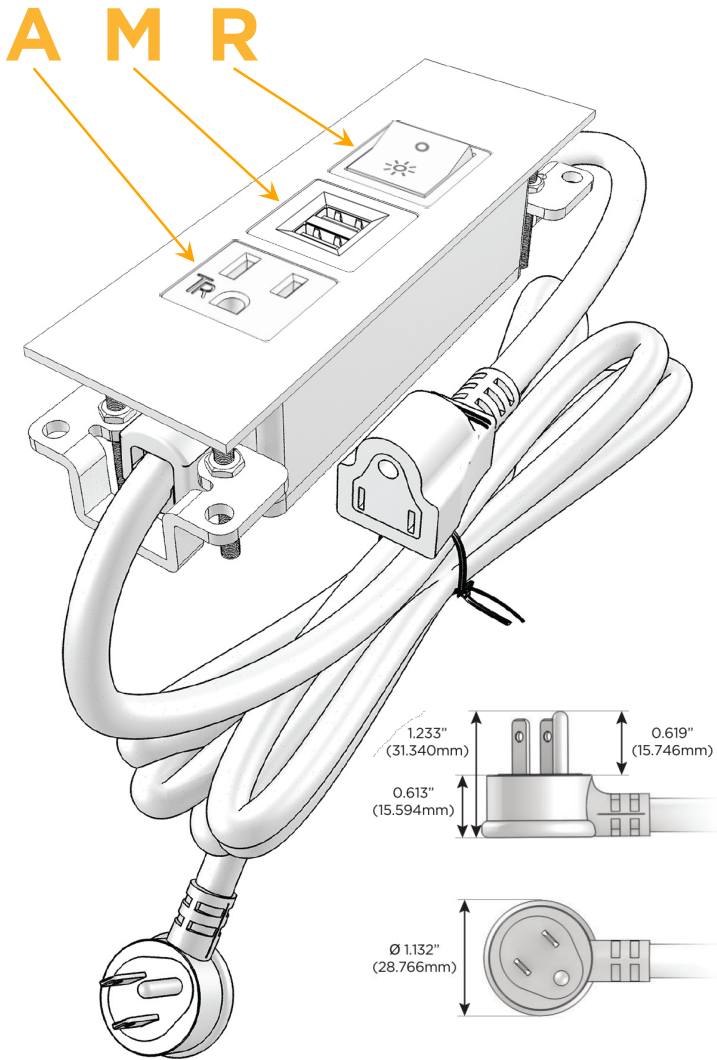

### Module/Port Options:

- A** Tamper Resistant AC Receptacle
- E** USB-A & USB-C (20W)
- M** Double USB-A (Fast Charging Ports - 18W)
- H** HDMI
- 6** CAT 6
- 12** RJ 12
- X** Switched AC
- Y** 3-Way Switch (Low Voltage)
- V** USB-C (45W High Speed Charging Port)
- S** USB-C (25W High Speed Charging Port)
- R** Switched AC (Rocker Switch)
- D** Dimmer Switch

### Plug:

Supplied with Low Profile Flat 45° Angle 120 VAC Plug

Optional Standard Straight 120 VAC Plug

Optional Straight 120 VAC Pass-through Plug

- CLEAN, COMPACT DESIGN
- STREAMLINED
- LOW PROFILE
- SIDE-EXITING CORDS
- PLUG & PLAY
- 6' AC CORD & PLUG (FLAT PLUG STANDARD)
- CUSTOMIZABLE CONFIGURATIONS AND FINISHES
- UL LISTED FOR MOUNTING IN FURNITURE
- 15A

# M-POWER-3T

AC POWER & DATA CONNECTIVITY SOLUTION

M-POWER-3T-AMR-WATP

Specs:

**Modules/Ports:**

- A** Tamper Resistant AC Receptacle
- M** Double USB-A (Fast Charging Ports - 18W)
- R** Switched AC (Rocker Switch)