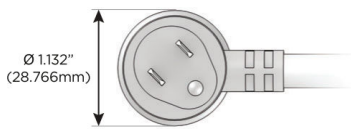

### Plug:

Supplied with Low Profile Flat 45° Angle 120 VAC Plug

Optional Standard Straight 120 VAC Plug

Optional Straight 120 VAC Pass-through Plug

- CLEAN, COMPACT DESIGN
- STREAMLINED
- LOW PROFILE
- SIDE-EXITING CORDS
- PLUG & PLAY
- 6' AC CORD & PLUG (FLAT PLUG STANDARD)
- CUSTOMIZABLE CONFIGURATIONS AND FINISHES
- UL LISTED FOR MOUNTING IN FURNITURE
- 15A

# M-POWER-3T

AC POWER & DATA CONNECTIVITY SOLUTION

M-POWER-3T-AMR-WATP

Specs:

**Modules/Ports:**

- A** Tamper Resistant AC Receptacle
- M** Double USB-A (Fast Charging Ports - 18W)
- R** Switched AC (Rocker Switch)