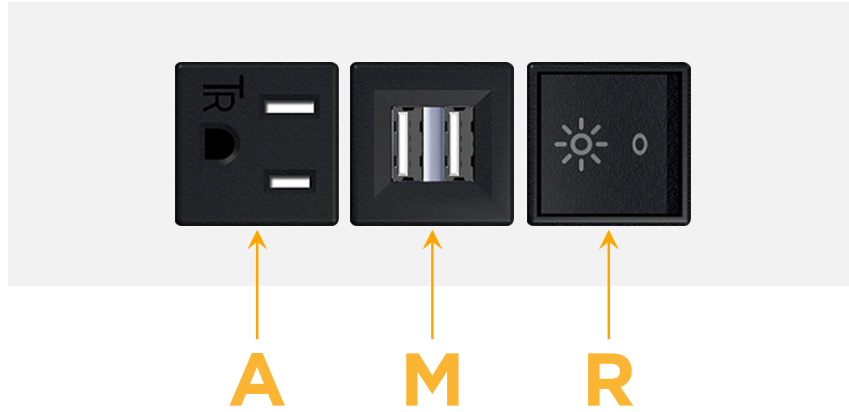

M-POWER-3T

AC POWER & DATA CONNECTIVITY SOLUTION

M-POWER-3T-AMR-WATP

Distributed by

Mormax Company, Inc.

8 Westchester Plaza

Elmsford, NY 10523

914-699-0101

sales@mormax.com

mormax.com

Metro Light & Power's line of power & data solutions offers sophisticated design elements combined with greater ease of installation. Streamlined and low-profile, enhanced by side-exiting cords, our outlets advance the industry with their cutting edge look and feel. We believe flexibility is key, and we provide a variety of mounting options, including the ability to mount in limited spaces. Our outlets are available in many finishes and configurations, in addition to a custom color and finish capability for our clients.

Trim Plate Finish: **WHITE (ABS)**

Custom Finishes Available

M-POWER-3T-AMR-WATP

Features:

Module/Port Options:

- **A** Tamper Resistant AC Receptacle
- **E** USB-A & USB-C (20W)
- **M** Double USB-A (Fast Charging Ports - 18W)
- **H** HDMI
- **6** CAT 6
- **12** RJ 12
- **X** Switched AC
- **Y** 3-Way Switch (Low Voltage)
- **V** USB-C (45W High Speed Charging Port)
- **S** USB-C (25W High Speed Charging Port)
- **R** Switched AC (Rocker Switch)
- **D** Dimmer Switch

Plug:

Supplied with Low Profile Flat 45° Angle 120 VAC Plug

Optional Standard Straight 120 VAC Plug

Optional Straight 120 VAC Pass-through Plug

- CLEAN, COMPACT DESIGN
- STREAMLINED
- LOW PROFILE
- SIDE-EXITING CORDS
- PLUG & PLAY
- 6' AC CORD & PLUG (FLAT PLUG STANDARD)
- CUSTOMIZABLE CONFIGURATIONS AND FINISHES
- UL LISTED FOR MOUNTING IN FURNITURE
- 15A