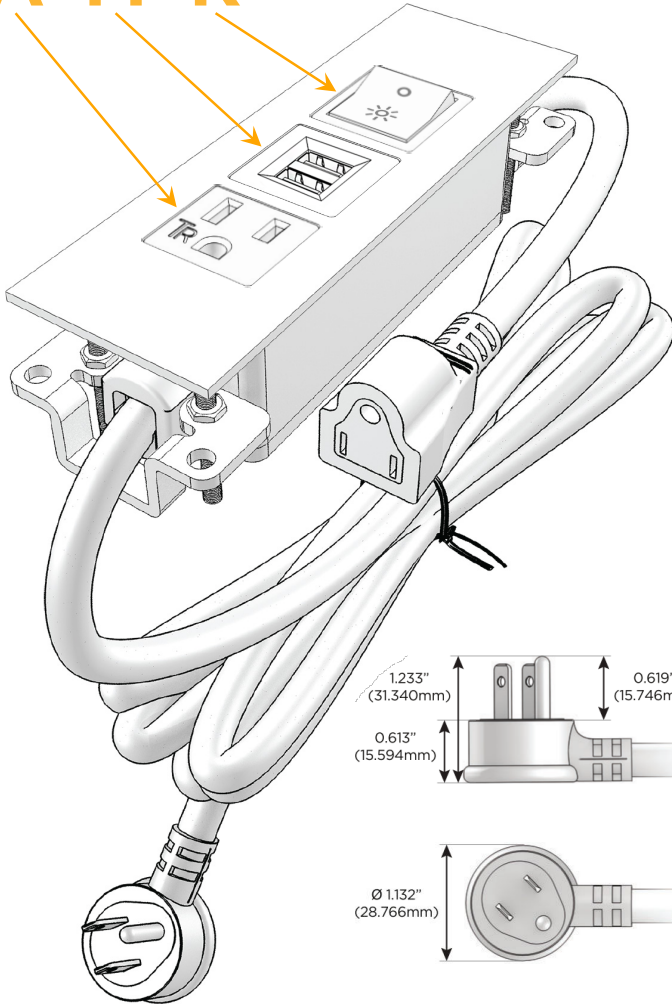

M-POWER-3T

AC POWER & DATA CONNECTIVITY SOLUTION

M-POWER-3T-AMR-SS4TP

Specs:

Modules/Ports:

- **A** Tamper Resistant AC Receptacle
- **M** Double USB-A (Fast Charging Ports - 18W)
- **R** Switched AC (Rocker Switch)

A M R