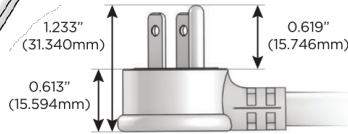

M-POWER-3T

AC POWER & DATA CONNECTIVITY SOLUTION

M-POWER-3T-AMR-SS4TP

Specs:

Modules/Ports:

- **A** Tamper Resistant AC Receptacle
- **M** Double USB-A (Fast Charging Ports - 18W)
- **R** Switched AC (Rocker Switch)

A M R