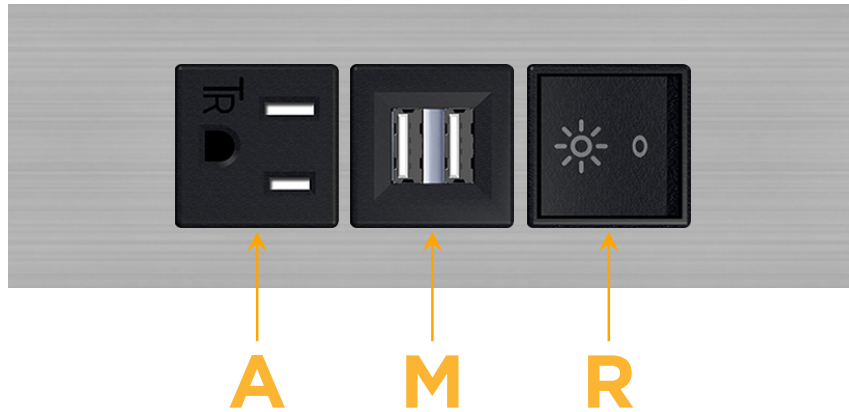

M-POWER-3T

AC POWER & DATA CONNECTIVITY SOLUTION

M-POWER-3T-AMR-SS4TP

Distributed by

Mormax Company, Inc.

8 Westchester Plaza

Elmsford, NY 10523

914-699-0101

sales@mormax.com

mormax.com

Metro Light & Power's line of power & data solutions offers sophisticated design elements combined with greater ease of installation. Streamlined and low-profile, enhanced by side-exiting cords, our outlets advance the industry with their cutting edge look and feel. We believe flexibility is key, and we provide a variety of mounting options, including the ability to mount in limited spaces. Our outlets are available in many finishes and configurations, in addition to a custom color and finish capability for our clients.

Trim Plate Finish: **STAINLESS STEEL BRUSHED**

Custom Finishes Available

M-POWER-3T-AMR-SS4TP

Features:

Module/Port Options:

- **A** Tamper Resistant AC Receptacle
- **E** USB-A & USB-C (20W)
- **M** Double USB-A (Fast Charging Ports - 18W)
- **H** HDMI
- **6** CAT 6
- **12** RJ 12
- **X** Switched AC
- **Y** 3-Way Switch (Low Voltage)
- **V** USB-C (45W High Speed Charging Port)
- **S** USB-C (25W High Speed Charging Port)
- **R** Switched AC (Rocker Switch)
- **D** Dimmer Switch

Plug:

Supplied with Low Profile Flat 45° Angle 120 VAC Plug

Optional Standard Straight 120 VAC Plug

Optional Straight 120 VAC Pass-through Plug

- CLEAN, COMPACT DESIGN
- STREAMLINED
- LOW PROFILE
- SIDE-EXITING CORDS
- PLUG & PLAY
- 6' AC CORD & PLUG (FLAT PLUG STANDARD)
- CUSTOMIZABLE CONFIGURATIONS AND FINISHES
- UL LISTED FOR MOUNTING IN FURNITURE
- 15A