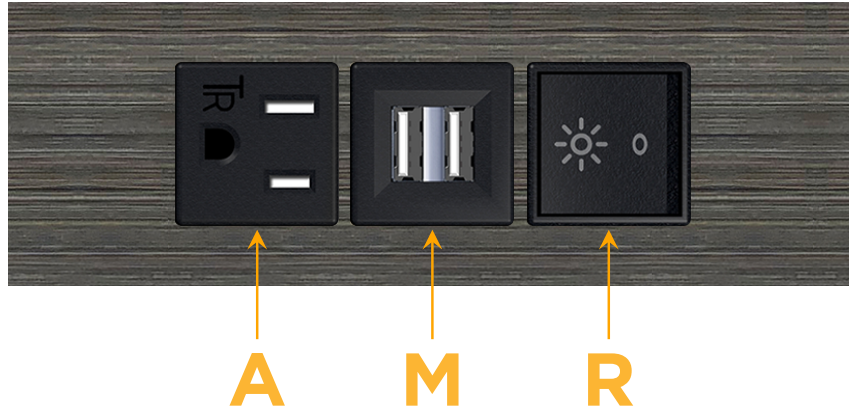

M-POWER-3T

AC POWER & DATA CONNECTIVITY SOLUTION

M-POWER-3T-AMR-S3ATP

Distributed by

Mormax Company, Inc.

8 Westchester Plaza

Elmsford, NY 10523

914-699-0101

sales@mormax.com

mormax.com

Metro Light & Power's line of power & data solutions offers sophisticated design elements combined with greater ease of installation. Streamlined and low-profile, enhanced by side-exiting cords, our outlets advance the industry with their cutting edge look and feel. We believe flexibility is key, and we provide a variety of mounting options, including the ability to mount in limited spaces. Our outlets are available in many finishes and configurations, in addition to a custom color and finish capability for our clients.

Trim Plate Finish: **GUNMETAL (ABS)**

Custom Finishes Available

M-POWER-3T-AMR-S3ATP

Features:

Module/Port Options:

- **A** Tamper Resistant AC Receptacle
- **E** USB-A & USB-C (20W)
- **M** Double USB-A (Fast Charging Ports - 18W)
- **H** HDMI
- **6** CAT 6
- **12** RJ 12
- **X** Switched AC
- **Y** 3-Way Switch (Low Voltage)
- **V** USB-C (45W High Speed Charging Port)
- **S** USB-C (25W High Speed Charging Port)
- **R** Switched AC (Rocker Switch)
- **D** Dimmer Switch

Plug:

Supplied with Low Profile Flat 45° Angle 120 VAC Plug

Optional Standard Straight 120 VAC Plug

Optional Straight 120 VAC Pass-through Plug

- CLEAN, COMPACT DESIGN
- STREAMLINED
- LOW PROFILE
- SIDE-EXITING CORDS
- PLUG & PLAY
- 6' AC CORD & PLUG (FLAT PLUG STANDARD)
- CUSTOMIZABLE CONFIGURATIONS AND FINISHES
- UL LISTED FOR MOUNTING IN FURNITURE
- 15A