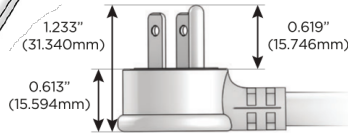

M-POWER-3T

AC POWER & DATA CONNECTIVITY SOLUTION

M-POWER-3T-AMR-S3ATP

Specs:

Modules/Ports:

- **A** Tamper Resistant AC Receptacle
- **M** Double USB-A (Fast Charging Ports - 18W)
- **R** Switched AC (Rocker Switch)

A M R