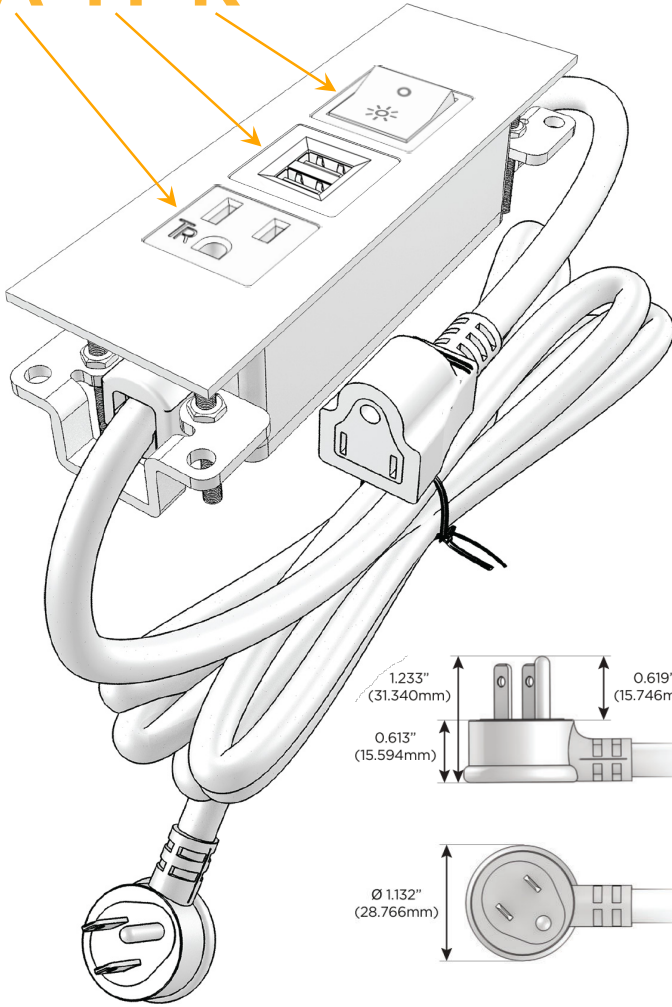

M-POWER-3T

AC POWER & DATA CONNECTIVITY SOLUTION

M-POWER-3T-AMR-S3ATP

Specs:

Modules/Ports:

- **A** Tamper Resistant AC Receptacle
- **M** Double USB-A (Fast Charging Ports - 18W)
- **R** Switched AC (Rocker Switch)

A M R