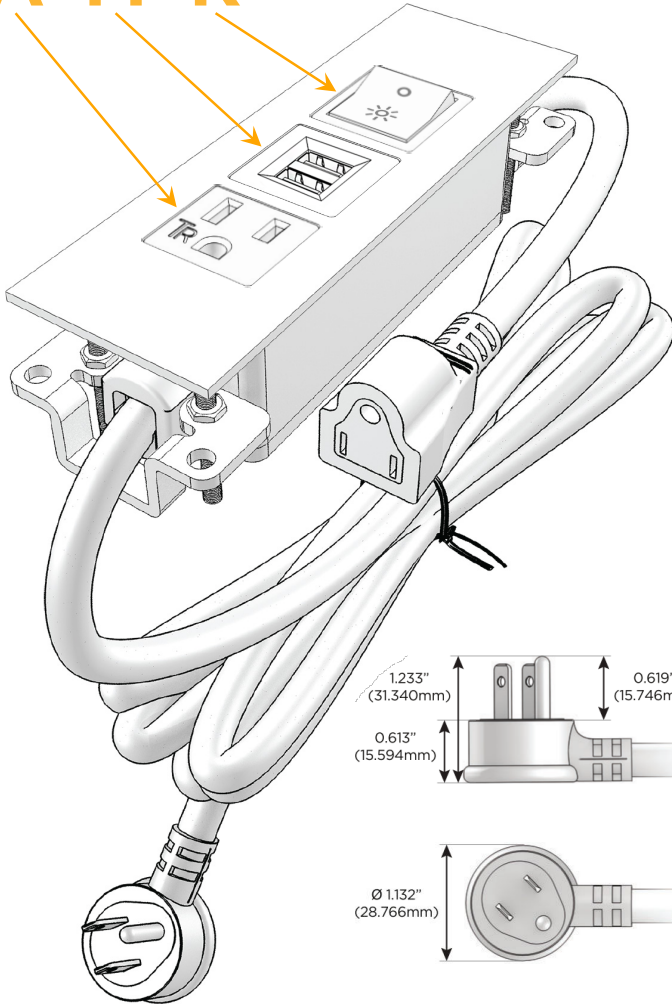

M-POWER-3T

AC POWER & DATA CONNECTIVITY SOLUTION

M-POWER-3T-AMR-BZATP

Specs:

Modules/Ports:

- **A** Tamper Resistant AC Receptacle
- **M** Double USB-A (Fast Charging Ports - 18W)
- **R** Switched AC (Rocker Switch)

A M R