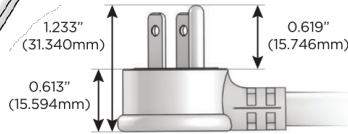

M-POWER-3T

AC POWER & DATA CONNECTIVITY SOLUTION

M-POWER-3T-AMR-BZATP

Specs:

Modules/Ports:

- **A** Tamper Resistant AC Receptacle
- **M** Double USB-A (Fast Charging Ports - 18W)
- **R** Switched AC (Rocker Switch)

A M R