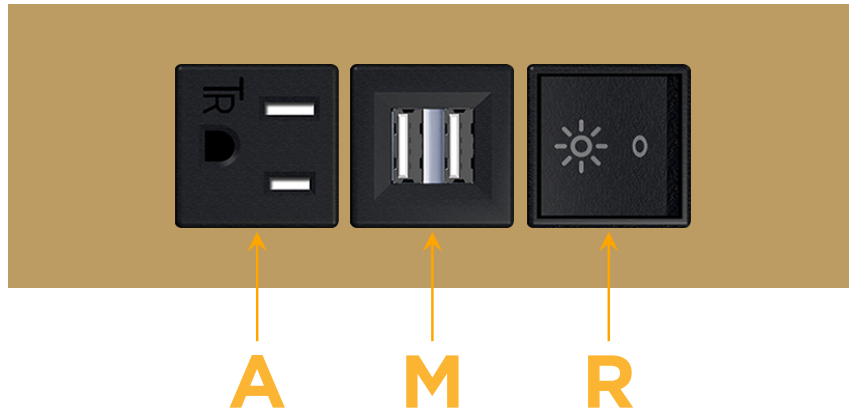

Trim Plate Finish: **STANDARD BRONZE (ABS)**

Custom Finishes Available

M-POWER-3T-AMR-BZATP

Features:

Module/Port Options:

- A** Tamper Resistant AC Receptacle
- E** USB-A & USB-C (20W)
- M** Double USB-A (Fast Charging Ports - 18W)
- H** HDMI
- 6** CAT 6
- 12** RJ 12
- X** Switched AC
- Y** 3-Way Switch (Low Voltage)
- V** USB-C (45W High Speed Charging Port)
- S** USB-C (25W High Speed Charging Port)
- R** Switched AC (Rocker Switch)
- D** Dimmer Switch

Plug:

Supplied with Low Profile Flat 45° Angle 120 VAC Plug

Optional Standard Straight 120 VAC Plug

Optional Straight 120 VAC Pass-through Plug

- CLEAN, COMPACT DESIGN
- STREAMLINED
- LOW PROFILE
- SIDE-EXITING CORDS
- PLUG & PLAY
- 6' AC CORD & PLUG (FLAT PLUG STANDARD)
- CUSTOMIZABLE CONFIGURATIONS AND FINISHES
- UL LISTED FOR MOUNTING IN FURNITURE
- 15A

M-POWER-3T

AC POWER & DATA CONNECTIVITY SOLUTION

M-POWER-3T-AMR-BZATP

Specs:

Modules/Ports:

- A** Tamper Resistant AC Receptacle
- M** Double USB-A (Fast Charging Ports - 18W)
- R** Switched AC (Rocker Switch)