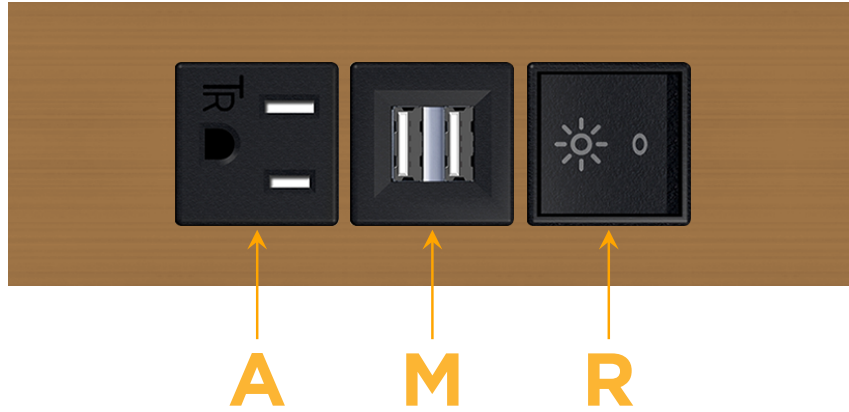

M-POWER-3T

AC POWER & DATA CONNECTIVITY SOLUTION

M-POWER-3T-AMR-BZ4TP

Distributed by

Mormax Company, Inc.

8 Westchester Plaza

Elmsford, NY 10523

914-699-0101

sales@mormax.com

mormax.com

Metro Light & Power's line of power & data solutions offers sophisticated design elements combined with greater ease of installation. Streamlined and low-profile, enhanced by side-exiting cords, our outlets advance the industry with their cutting edge look and feel. We believe flexibility is key, and we provide a variety of mounting options, including the ability to mount in limited spaces. Our outlets are available in many finishes and configurations, in addition to a custom color and finish capability for our clients.

Trim Plate Finish: **SOLID BRONZE BRUSHED**

Custom Finishes Available

M-POWER-3T-AMR-BZ4TP

Features:

Module/Port Options:

- **A** Tamper Resistant AC Receptacle
- **E** USB-A & USB-C (20W)
- **M** Double USB-A (Fast Charging Ports - 18W)
- **H** HDMI
- **6** CAT 6
- **12** RJ 12
- **X** Switched AC
- **Y** 3-Way Switch (Low Voltage)
- **V** USB-C (45W High Speed Charging Port)
- **S** USB-C (25W High Speed Charging Port)
- **R** Switched AC (Rocker Switch)
- **D** Dimmer Switch

Plug:

Supplied with Low Profile Flat 45° Angle 120 VAC Plug

Optional Standard Straight 120 VAC Plug

Optional Straight 120 VAC Pass-through Plug

- CLEAN, COMPACT DESIGN
- STREAMLINED
- LOW PROFILE
- SIDE-EXITING CORDS
- PLUG & PLAY
- 6' AC CORD & PLUG (FLAT PLUG STANDARD)
- CUSTOMIZABLE CONFIGURATIONS AND FINISHES
- UL LISTED FOR MOUNTING IN FURNITURE
- 15A