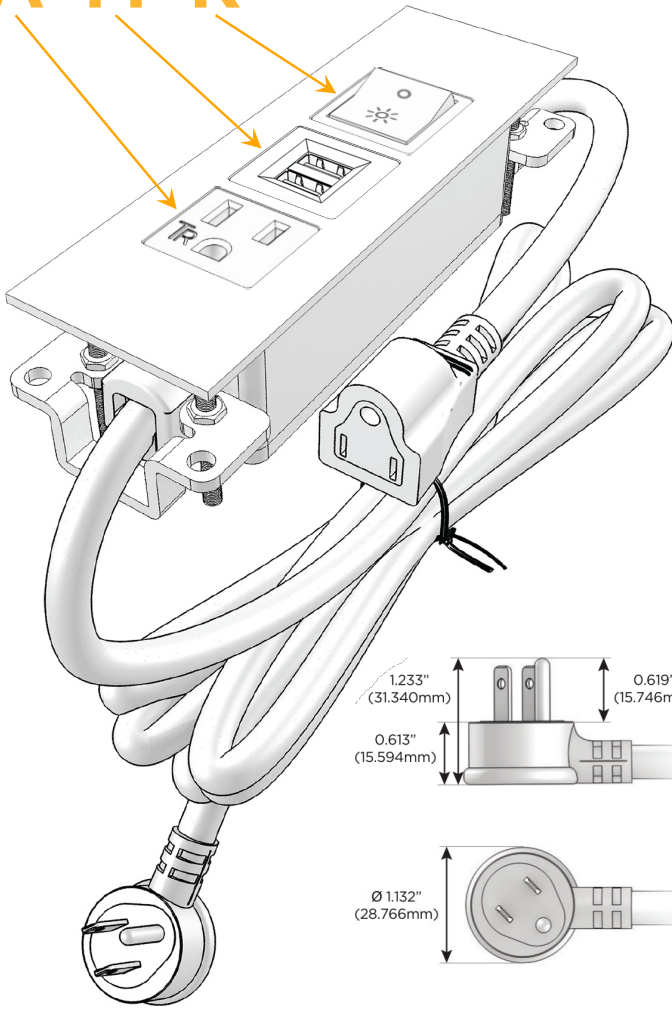

M-POWER-3T

AC POWER & DATA CONNECTIVITY SOLUTION

M-POWER-3T-AMR-BZ4TP

Specs:

Modules/Ports:

- **A** Tamper Resistant AC Receptacle
- **M** Double USB-A (Fast Charging Ports - 18W)
- **R** Switched AC (Rocker Switch)

Distributed by

Mormax Company, Inc.

8 Westchester Plaza

Elmsford, NY 10523

914-699-0101

sales@mormax.com

mormax.com

A M R