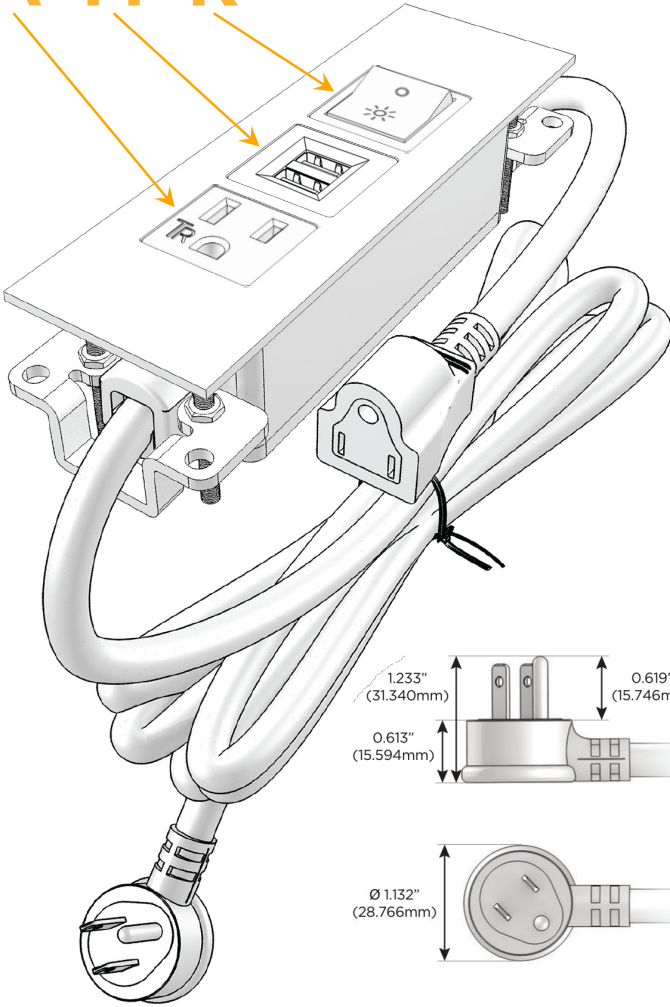

M-POWER-3T

AC POWER & DATA CONNECTIVITY SOLUTION

M-POWER-3T-AMR-BRATP

Specs:

Modules/Ports:

- **A** Tamper Resistant AC Receptacle
- **M** Double USB-A (Fast Charging Ports - 18W)
- **R** Switched AC (Rocker Switch)

A M R