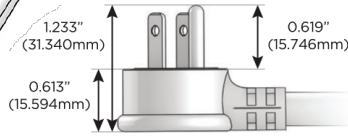

M-POWER-3T

AC POWER & DATA CONNECTIVITY SOLUTION

M-POWER-3T-AMR-BRATP

Specs:

Modules/Ports:

- **A** Tamper Resistant AC Receptacle
- **M** Double USB-A (Fast Charging Ports - 18W)
- **R** Switched AC (Rocker Switch)

A M R