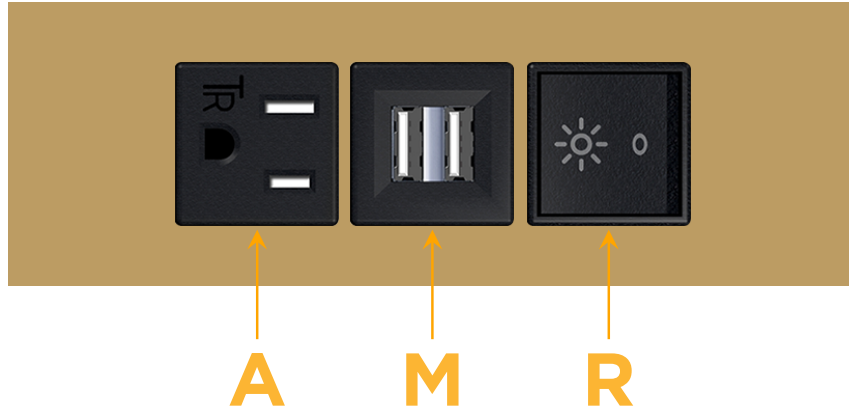

Trim Plate Finish: **BRASS (ABS)**

Custom Finishes Available

M-POWER-3T-AMR-BRATP

Features:

Module/Port Options:

- A** Tamper Resistant AC Receptacle
- E** USB-A & USB-C (20W)
- M** Double USB-A (Fast Charging Ports - 18W)
- H** HDMI
- 6** CAT 6
- 12** RJ 12
- X** Switched AC
- Y** 3-Way Switch (Low Voltage)
- V** USB-C (45W High Speed Charging Port)
- S** USB-C (25W High Speed Charging Port)
- R** Switched AC (Rocker Switch)
- D** Dimmer Switch

Plug:

Supplied with Low Profile Flat 45° Angle 120 VAC Plug

Optional Standard Straight 120 VAC Plug

Optional Straight 120 VAC Pass-through Plug

- CLEAN, COMPACT DESIGN
- STREAMLINED
- LOW PROFILE
- SIDE-EXITING CORDS
- PLUG & PLAY
- 6' AC CORD & PLUG (FLAT PLUG STANDARD)
- CUSTOMIZABLE CONFIGURATIONS AND FINISHES
- UL LISTED FOR MOUNTING IN FURNITURE
- 15A

M-POWER-3T

AC POWER & DATA CONNECTIVITY SOLUTION

M-POWER-3T-AMR-BRATP

Specs:

Modules/Ports:

- A** Tamper Resistant AC Receptacle
- M** Double USB-A (Fast Charging Ports - 18W)
- R** Switched AC (Rocker Switch)