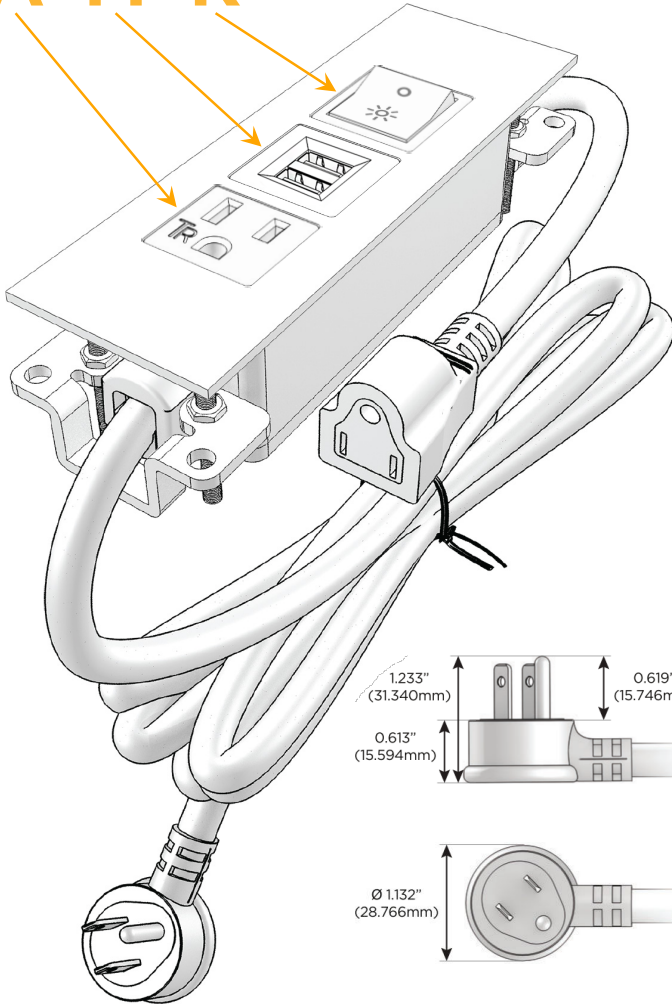

M-POWER-3T

AC POWER & DATA CONNECTIVITY SOLUTION

M-POWER-3T-AMR-B2ATP

Specs:

Modules/Ports:

- **A** Tamper Resistant AC Receptacle
- **M** Double USB-A (Fast Charging Ports - 18W)
- **R** Switched AC (Rocker Switch)

A M R