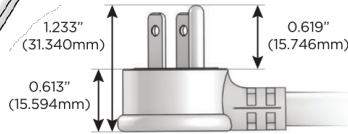

M-POWER-3T

AC POWER & DATA CONNECTIVITY SOLUTION

M-POWER-3T-AMR-B2ATP

Specs:

Modules/Ports:

- **A** Tamper Resistant AC Receptacle
- **M** Double USB-A (Fast Charging Ports - 18W)
- **R** Switched AC (Rocker Switch)

A M R