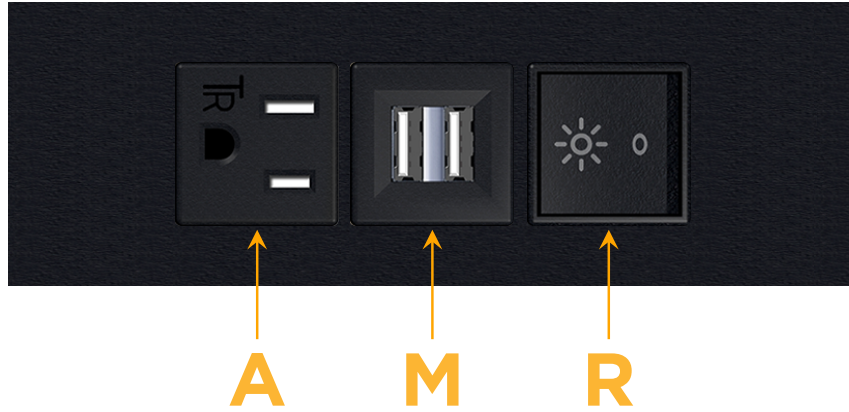

M-POWER-3T

AC POWER & DATA CONNECTIVITY SOLUTION

M-POWER-3T-AMR-B2ATP

Distributed by

Mormax Company, Inc.

8 Westchester Plaza

Elmsford, NY 10523

914-699-0101

sales@mormax.com

mormax.com

Metro Light & Power's line of power & data solutions offers sophisticated design elements combined with greater ease of installation. Streamlined and low-profile, enhanced by side-exiting cords, our outlets advance the industry with their cutting edge look and feel. We believe flexibility is key, and we provide a variety of mounting options, including the ability to mount in limited spaces. Our outlets are available in many finishes and configurations, in addition to a custom color and finish capability for our clients.

Trim Plate Finish: **SATIN BLACK (ABS)**

Custom Finishes Available

M-POWER-3T-AMR-B2ATP

Features:

Module/Port Options:

- **A** Tamper Resistant AC Receptacle
- **E** USB-A & USB-C (20W)
- **M** Double USB-A (Fast Charging Ports - 18W)
- **H** HDMI
- **6** CAT 6
- **12** RJ 12
- **X** Switched AC
- **Y** 3-Way Switch (Low Voltage)
- **V** USB-C (45W High Speed Charging Port)
- **S** USB-C (25W High Speed Charging Port)
- **R** Switched AC (Rocker Switch)
- **D** Dimmer Switch

Plug:

Supplied with Low Profile Flat 45° Angle 120 VAC Plug

Optional Standard Straight 120 VAC Plug

Optional Straight 120 VAC Pass-through Plug

- CLEAN, COMPACT DESIGN
- STREAMLINED
- LOW PROFILE
- SIDE-EXITING CORDS
- PLUG & PLAY
- 6' AC CORD & PLUG (FLAT PLUG STANDARD)
- CUSTOMIZABLE CONFIGURATIONS AND FINISHES
- UL LISTED FOR MOUNTING IN FURNITURE
- 15A