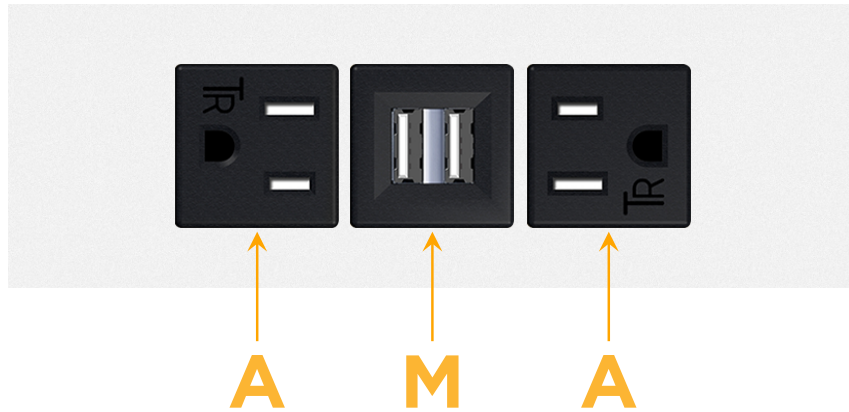

Trim Plate Finish: **WHITE (STEEL)**

Custom Finishes Available

M-POWER-3T-AMA-WTP

Features:

**Module/Port Options:**

- A** Tamper Resistant AC Receptacle
- E** USB-A & USB-C (20W)
- M** Double USB-A (Fast Charging Ports - 18W)
- H** HDMI
- 6** CAT 6
- 12** RJ 12
- X** Switched AC
- Y** 3-Way Switch (Low Voltage)
- V** USB-C (45W High Speed Charging Port)
- S** USB-C (25W High Speed Charging Port)
- R** Switched AC (Rocker Switch)
- D** Dimmer Switch

**Plug:**

Supplied with Low Profile Flat 45° Angle 120 VAC Plug

Optional Standard Straight 120 VAC Plug

Optional Straight 120 VAC Pass-through Plug

- CLEAN, COMPACT DESIGN
- STREAMLINED
- LOW PROFILE
- SIDE-EXITING CORDS
- PLUG & PLAY
- 6' AC CORD & PLUG (FLAT PLUG STANDARD)
- CUSTOMIZABLE CONFIGURATIONS AND FINISHES
- UL LISTED FOR MOUNTING IN FURNITURE
- 15A

# M-POWER-3T

AC POWER & DATA CONNECTIVITY SOLUTION

M-POWER-3T-AMA-WTP

Specs:

**Modules/Ports:**

- A** Tamper Resistant AC Receptacle
- M** Double USB-A (Fast Charging Ports - 18W)

Distributed by

Mormax Company, Inc.