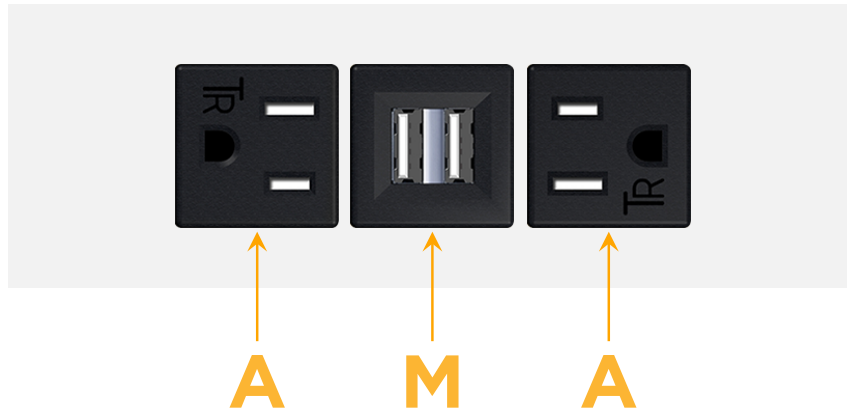

M-POWER-3T

AC POWER & DATA CONNECTIVITY SOLUTION

M-POWER-3T-AMA-WATP

Distributed by

Mormax Company, Inc.

8 Westchester Plaza

Elmsford, NY 10523

914-699-0101

sales@mormax.com

mormax.com

Metro Light & Power's line of power & data solutions offers sophisticated design elements combined with greater ease of installation. Streamlined and low-profile, enhanced by side-exiting cords, our outlets advance the industry with their cutting edge look and feel. We believe flexibility is key, and we provide a variety of mounting options, including the ability to mount in limited spaces. Our outlets are available in many finishes and configurations, in addition to a custom color and finish capability for our clients.

Trim Plate Finish: **WHITE (ABS)**

Custom Finishes Available

M-POWER-3T-AMA-WATP

Features:

Module/Port Options:

- **A** Tamper Resistant AC Receptacle
- **E** USB-A & USB-C (20W)
- **M** Double USB-A (Fast Charging Ports - 18W)
- **H** HDMI
- **6** CAT 6
- **12** RJ 12
- **X** Switched AC
- **Y** 3-Way Switch (Low Voltage)
- **V** USB-C (45W High Speed Charging Port)
- **S** USB-C (25W High Speed Charging Port)
- **R** Switched AC (Rocker Switch)
- **D** Dimmer Switch

Plug:

Supplied with Low Profile Flat 45° Angle 120 VAC Plug

Optional Standard Straight 120 VAC Plug

Optional Straight 120 VAC Pass-through Plug

- CLEAN, COMPACT DESIGN
- STREAMLINED
- LOW PROFILE
- SIDE-EXITING CORDS
- PLUG & PLAY
- 6' AC CORD & PLUG (FLAT PLUG STANDARD)
- CUSTOMIZABLE CONFIGURATIONS AND FINISHES
- UL LISTED FOR MOUNTING IN FURNITURE
- 15A