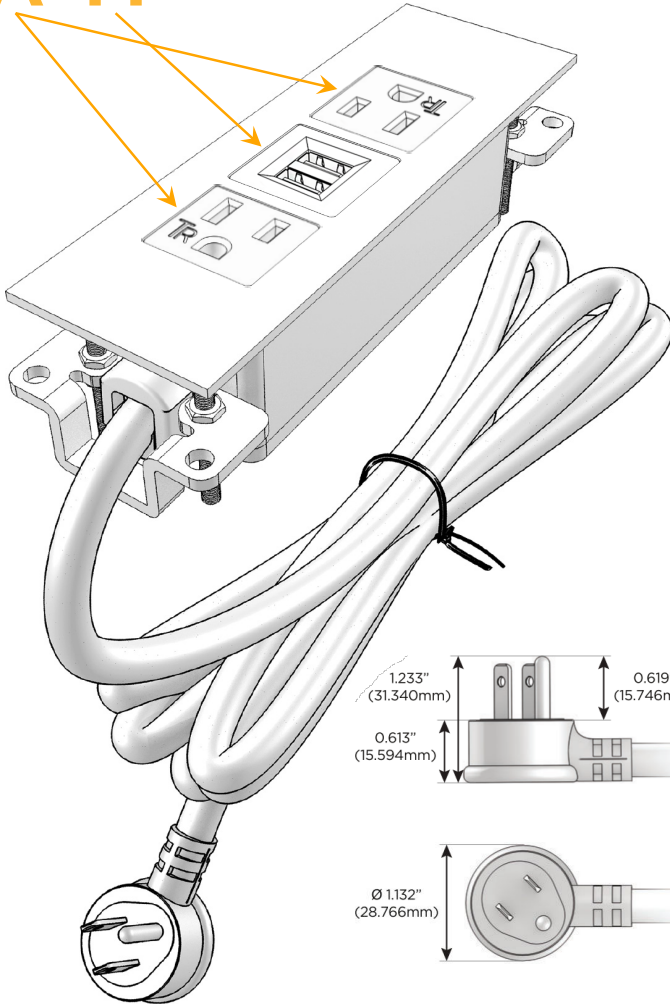

M-POWER-3T

AC POWER & DATA CONNECTIVITY SOLUTION

M-POWER-3T-AMA-CUATP

Specs:

Modules/Ports:

- **A** Tamper Resistant AC Receptacle
- **M** Double USB-A (Fast Charging Ports - 18W)

Distributed by

Mormax Company, Inc.

8 Westchester Plaza

Elmsford, NY 10523

914-699-0101

sales@mormax.com

mormax.com

A M