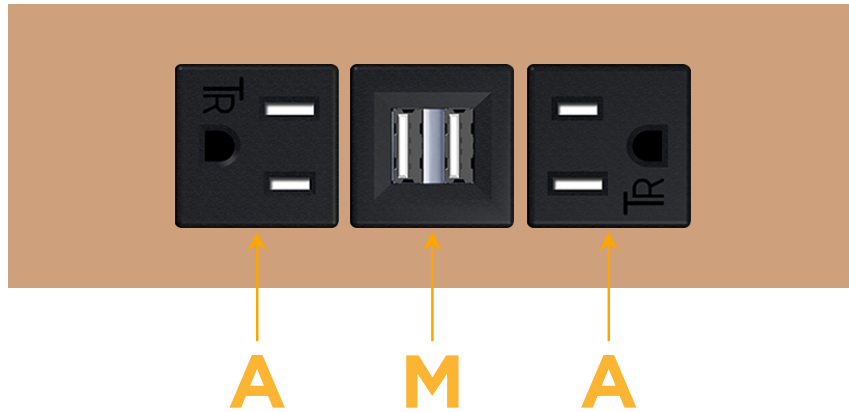

M-POWER-3T

AC POWER & DATA CONNECTIVITY SOLUTION

M-POWER-3T-AMA-CUATP

Distributed by

Mormax Company, Inc.

8 Westchester Plaza

Elmsford, NY 10523

914-699-0101

sales@mormax.com

mormax.com

Metro Light & Power's line of power & data solutions offers sophisticated design elements combined with greater ease of installation. Streamlined and low-profile, enhanced by side-exiting cords, our outlets advance the industry with their cutting edge look and feel. We believe flexibility is key, and we provide a variety of mounting options, including the ability to mount in limited spaces. Our outlets are available in many finishes and configurations, in addition to a custom color and finish capability for our clients.

Trim Plate Finish: **COPPER (ABS)**

Custom Finishes Available

M-POWER-3T-AMA-CUATP

Features:

Module/Port Options:

- **A** Tamper Resistant AC Receptacle
- **E** USB-A & USB-C (20W)
- **M** Double USB-A (Fast Charging Ports - 18W)
- **H** HDMI
- **6** CAT 6
- **12** RJ 12
- **X** Switched AC
- **Y** 3-Way Switch (Low Voltage)
- **V** USB-C (45W High Speed Charging Port)
- **S** USB-C (25W High Speed Charging Port)
- **R** Switched AC (Rocker Switch)
- **D** Dimmer Switch

Plug:

Supplied with Low Profile Flat 45° Angle 120 VAC Plug

Optional Standard Straight 120 VAC Plug

Optional Straight 120 VAC Pass-through Plug

- CLEAN, COMPACT DESIGN
- STREAMLINED
- LOW PROFILE
- SIDE-EXITING CORDS
- PLUG & PLAY
- 6' AC CORD & PLUG (FLAT PLUG STANDARD)
- CUSTOMIZABLE CONFIGURATIONS AND FINISHES
- UL LISTED FOR MOUNTING IN FURNITURE
- 15A