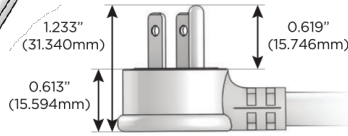

Mormax Company, Inc.

8 Westchester Plaza

Elmsford, NY 10523

914-699-0101

sales@mormax.com

mormax.com

A M