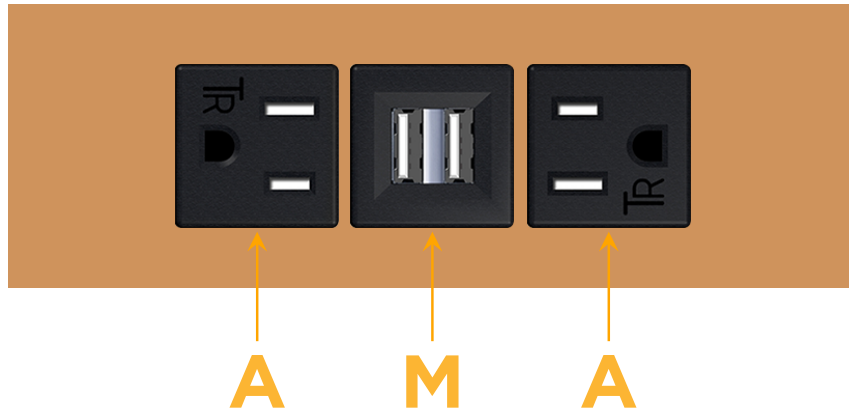

M-POWER-3T

AC POWER & DATA CONNECTIVITY SOLUTION

M-POWER-3T-AMA-CTP

Distributed by

Mormax Company, Inc.

8 Westchester Plaza

Elmsford, NY 10523

914-699-0101

sales@mormax.com

mormax.com

Metro Light & Power's line of power & data solutions offers sophisticated design elements combined with greater ease of installation. Streamlined and low-profile, enhanced by side-exiting cords, our outlets advance the industry with their cutting edge look and feel. We believe flexibility is key, and we provide a variety of mounting options, including the ability to mount in limited spaces. Our outlets are available in many finishes and configurations, in addition to a custom color and finish capability for our clients.

Trim Plate Finish: **SOLID COPPER**

Custom Finishes Available

M-POWER-3T-AMA-CTP

Features:

Module/Port Options:

- **A** Tamper Resistant AC Receptacle
- **E** USB-A & USB-C (20W)
- **M** Double USB-A (Fast Charging Ports - 18W)
- **H** HDMI
- **6** CAT 6
- **12** RJ 12
- **X** Switched AC
- **Y** 3-Way Switch (Low Voltage)
- **V** USB-C (45W High Speed Charging Port)
- **S** USB-C (25W High Speed Charging Port)
- **R** Switched AC (Rocker Switch)
- **D** Dimmer Switch

Plug:

Supplied with Low Profile Flat 45° Angle 120 VAC Plug

Optional Standard Straight 120 VAC Plug

Optional Straight 120 VAC Pass-through Plug

- CLEAN, COMPACT DESIGN
- STREAMLINED
- LOW PROFILE
- SIDE-EXITING CORDS
- PLUG & PLAY
- 6' AC CORD & PLUG (FLAT PLUG STANDARD)
- CUSTOMIZABLE CONFIGURATIONS AND FINISHES
- UL LISTED FOR MOUNTING IN FURNITURE
- 15A