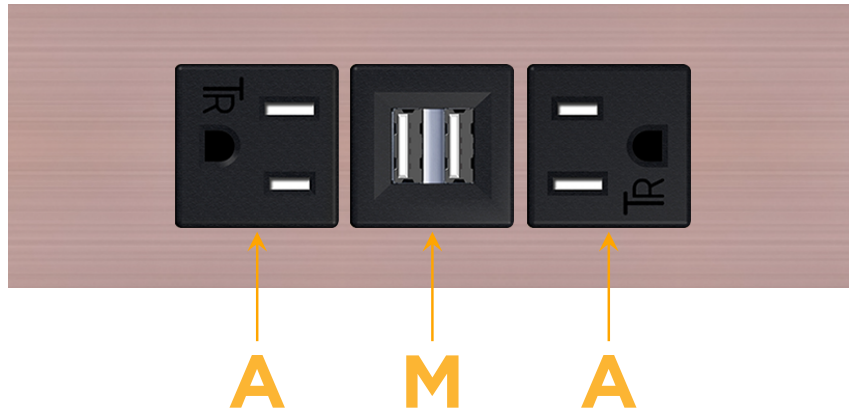

M-POWER-3T

AC POWER & DATA CONNECTIVITY SOLUTION

M-POWER-3T-AMA-CHATP

Distributed by

Mormax Company, Inc.

8 Westchester Plaza

Elmsford, NY 10523

914-699-0101

sales@mormax.com

mormax.com

Metro Light & Power's line of power & data solutions offers sophisticated design elements combined with greater ease of installation. Streamlined and low-profile, enhanced by side-exiting cords, our outlets advance the industry with their cutting edge look and feel. We believe flexibility is key, and we provide a variety of mounting options, including the ability to mount in limited spaces. Our outlets are available in many finishes and configurations, in addition to a custom color and finish capability for our clients.

Trim Plate Finish: **CHAMPAGNE (ABS)**

Custom Finishes Available

M-POWER-3T-AMA-CHATP

Features:

Module/Port Options:

- **A** Tamper Resistant AC Receptacle
- **E** USB-A & USB-C (20W)
- **M** Double USB-A (Fast Charging Ports - 18W)
- **H** HDMI
- **6** CAT 6
- **12** RJ 12
- **X** Switched AC
- **Y** 3-Way Switch (Low Voltage)
- **V** USB-C (45W High Speed Charging Port)
- **S** USB-C (25W High Speed Charging Port)
- **R** Switched AC (Rocker Switch)
- **D** Dimmer Switch

Plug:

Supplied with Low Profile Flat 45° Angle 120 VAC Plug

Optional Standard Straight 120 VAC Plug

Optional Straight 120 VAC Pass-through Plug

- CLEAN, COMPACT DESIGN
- STREAMLINED
- LOW PROFILE
- SIDE-EXITING CORDS
- PLUG & PLAY
- 6' AC CORD & PLUG (FLAT PLUG STANDARD)
- CUSTOMIZABLE CONFIGURATIONS AND FINISHES
- UL LISTED FOR MOUNTING IN FURNITURE
- 15A