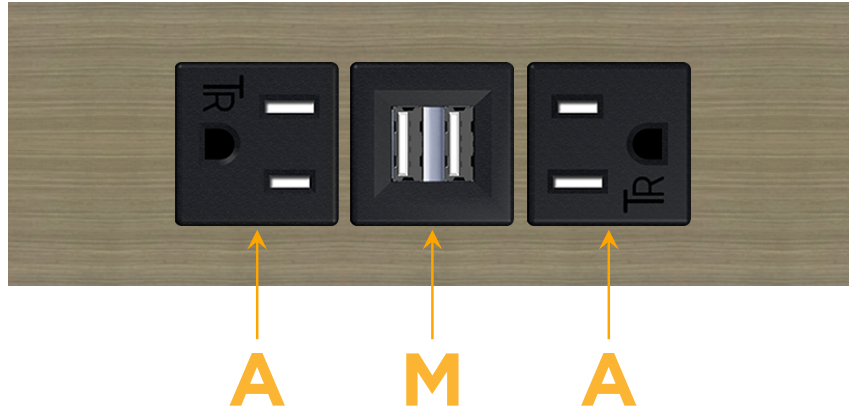

Trim Plate Finish: **ANTIQUED ARCHITECTURAL BRONZE (ABS)**

Custom Finishes Available

M-POWER-3T-AMA-BZ5AATP

Features:

Module/Port Options:

- A** Tamper Resistant AC Receptacle
- E** USB-A & USB-C (20W)
- M** Double USB-A (Fast Charging Ports - 18W)
- H** HDMI
- 6** CAT 6
- 12** RJ 12
- X** Switched AC
- Y** 3-Way Switch (Low Voltage)
- V** USB-C (45W High Speed Charging Port)
- S** USB-C (25W High Speed Charging Port)
- R** Switched AC (Rocker Switch)
- D** Dimmer Switch

Plug:

Supplied with Low Profile Flat 45° Angle 120 VAC Plug

Optional Standard Straight 120 VAC Plug

Optional Straight 120 VAC Pass-through Plug

- CLEAN, COMPACT DESIGN
- STREAMLINED
- LOW PROFILE
- SIDE-EXITING CORDS
- PLUG & PLAY
- 6' AC CORD & PLUG (FLAT PLUG STANDARD)
- CUSTOMIZABLE CONFIGURATIONS AND FINISHES
- UL LISTED FOR MOUNTING IN FURNITURE
- 15A

M-POWER-3T

AC POWER & DATA CONNECTIVITY SOLUTION

M-POWER-3T-AMA-BZ5AATP

Specs:

Modules/Ports:

- A** Tamper Resistant AC Receptacle
- M** Double USB-A (Fast Charging Ports - 18W)

Distributed by

Mormax Company, Inc.