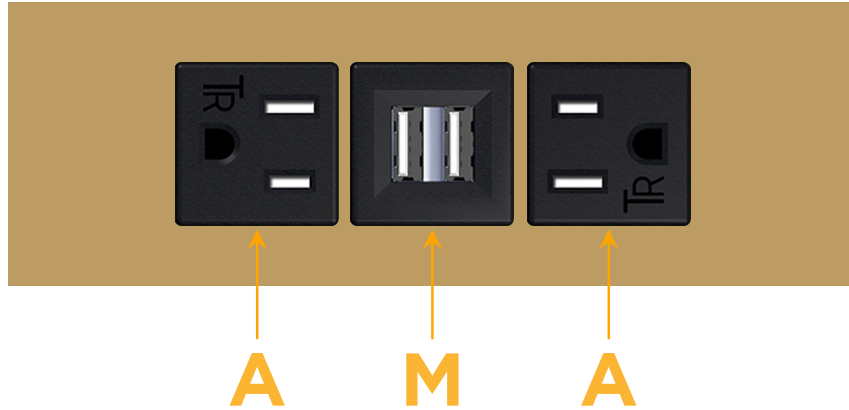

M-POWER-3T

AC POWER & DATA CONNECTIVITY SOLUTION

M-POWER-3T-AMA-BRATP

Distributed by

Mormax Company, Inc.

8 Westchester Plaza

Elmsford, NY 10523

914-699-0101

sales@mormax.com

mormax.com

Metro Light & Power's line of power & data solutions offers sophisticated design elements combined with greater ease of installation. Streamlined and low-profile, enhanced by side-exiting cords, our outlets advance the industry with their cutting edge look and feel. We believe flexibility is key, and we provide a variety of mounting options, including the ability to mount in limited spaces. Our outlets are available in many finishes and configurations, in addition to a custom color and finish capability for our clients.

Trim Plate Finish: **BRASS (ABS)**

Custom Finishes Available

M-POWER-3T-AMA-BRATP

Features:

Module/Port Options:

- **A** Tamper Resistant AC Receptacle
- **E** USB-A & USB-C (20W)
- **M** Double USB-A (Fast Charging Ports - 18W)
- **H** HDMI
- **6** CAT 6
- **12** RJ 12
- **X** Switched AC
- **Y** 3-Way Switch (Low Voltage)
- **V** USB-C (45W High Speed Charging Port)
- **S** USB-C (25W High Speed Charging Port)
- **R** Switched AC (Rocker Switch)
- **D** Dimmer Switch

Plug:

Supplied with Low Profile Flat 45° Angle 120 VAC Plug

Optional Standard Straight 120 VAC Plug

Optional Straight 120 VAC Pass-through Plug

- CLEAN, COMPACT DESIGN
- STREAMLINED
- LOW PROFILE
- SIDE-EXITING CORDS
- PLUG & PLAY
- 6' AC CORD & PLUG (FLAT PLUG STANDARD)
- CUSTOMIZABLE CONFIGURATIONS AND FINISHES
- UL LISTED FOR MOUNTING IN FURNITURE
- 15A