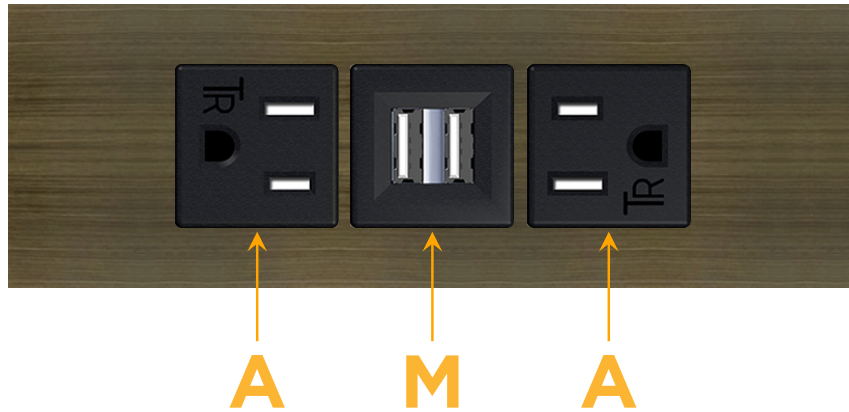

M-POWER-3T

AC POWER & DATA CONNECTIVITY SOLUTION

M-POWER-3T-AMA-APATP

Distributed by

Mormax Company, Inc.

8 Westchester Plaza

Elmsford, NY 10523

914-699-0101

sales@mormax.com

mormax.com

Metro Light & Power's line of power & data solutions offers sophisticated design elements combined with greater ease of installation. Streamlined and low-profile, enhanced by side-exiting cords, our outlets advance the industry with their cutting edge look and feel. We believe flexibility is key, and we provide a variety of mounting options, including the ability to mount in limited spaces. Our outlets are available in many finishes and configurations, in addition to a custom color and finish capability for our clients.

Trim Plate Finish: **SPECIAL ANTIQUE BRONZE (ABS)**

Custom Finishes Available

M-POWER-3T-AMA-APATP

Features:

Module/Port Options:

- **A** Tamper Resistant AC Receptacle
- **E** USB-A & USB-C (20W)
- **M** Double USB-A (Fast Charging Ports - 18W)
- **H** HDMI
- **6** CAT 6
- **12** RJ 12
- **X** Switched AC
- **Y** 3-Way Switch (Low Voltage)
- **V** USB-C (45W High Speed Charging Port)
- **S** USB-C (25W High Speed Charging Port)
- **R** Switched AC (Rocker Switch)
- **D** Dimmer Switch

Plug:

Supplied with Low Profile Flat 45° Angle 120 VAC Plug

Optional Standard Straight 120 VAC Plug

Optional Straight 120 VAC Pass-through Plug

- CLEAN, COMPACT DESIGN
- STREAMLINED
- LOW PROFILE
- SIDE-EXITING CORDS
- PLUG & PLAY
- 6' AC CORD & PLUG (FLAT PLUG STANDARD)
- CUSTOMIZABLE CONFIGURATIONS AND FINISHES
- UL LISTED FOR MOUNTING IN FURNITURE
- 15A