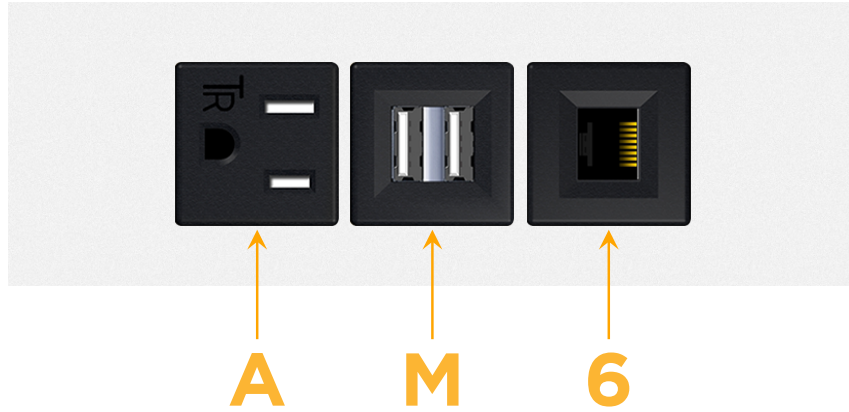

Trim Plate Finish: **WHITE (STEEL)**

Custom Finishes Available

M-POWER-3T-AM6-WTP

Features:

Module/Port Options:

- A** Tamper Resistant AC Receptacle
- E** USB-A & USB-C (20W)
- M** Double USB-A (Fast Charging Ports - 18W)
- H** HDMI
- 6** CAT 6
- 12** RJ 12
- X** Switched AC
- Y** 3-Way Switch (Low Voltage)
- V** USB-C (45W High Speed Charging Port)
- S** USB-C (25W High Speed Charging Port)
- R** Switched AC (Rocker Switch)
- D** Dimmer Switch

Plug:

Supplied with Low Profile Flat 45° Angle 120 VAC Plug

Optional Standard Straight 120 VAC Plug

Optional Straight 120 VAC Pass-through Plug

- CLEAN, COMPACT DESIGN
- STREAMLINED
- LOW PROFILE
- SIDE-EXITING CORDS
- PLUG & PLAY
- 6' AC CORD & PLUG (FLAT PLUG STANDARD)
- CUSTOMIZABLE CONFIGURATIONS AND FINISHES
- UL LISTED FOR MOUNTING IN FURNITURE
- 15A

sales@mormax.com

mormax.com

Specs:

Modules/Ports:

- A** Tamper Resistant AC Receptacle
- M** Double USB-A (Fast Charging Ports - 18W)
- 6** CAT 6

A M 6