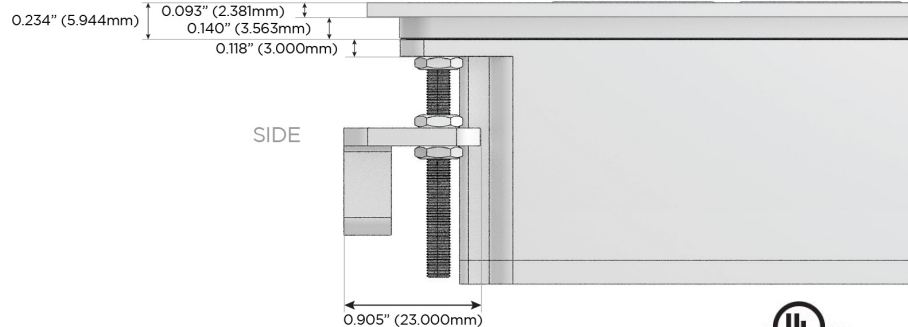

M-POWER-3T

AC POWER & DATA CONNECTIVITY SOLUTION

M-POWER-3T-AM6-SS8TP

Specs:

Modules/Ports:

- A** Tamper Resistant AC Receptacle
- M** Double USB-A (Fast Charging Ports - 18W)
- 6** CAT 6

A M 6

TOP