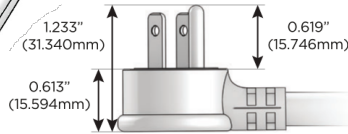

M-POWER-3T

AC POWER & DATA CONNECTIVITY SOLUTION

M-POWER-3T-AM6-SS8TP

Specs:

Modules/Ports:

- A** Tamper Resistant AC Receptacle
- M** Double USB-A (Fast Charging Ports - 18W)
- 6** CAT 6

A M 6

TOP