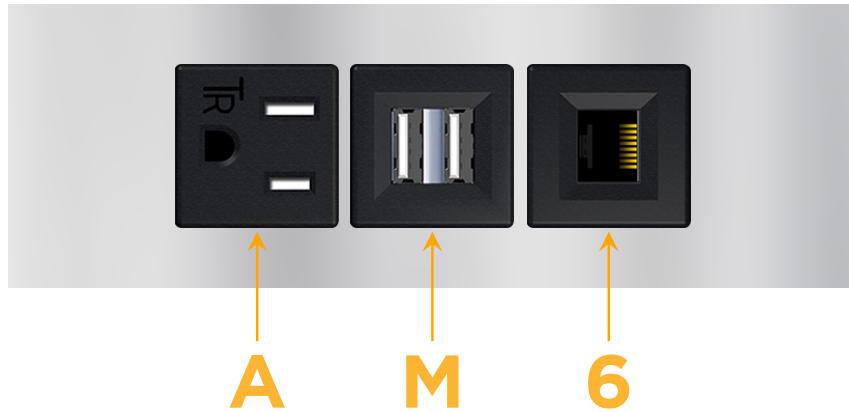

Trim Plate Finish: **STAINLESS STEEL MIRROR FINISH**

Custom Finishes Available

M-POWER-3T-AM6-SS8TP

Features:

Module/Port Options:

- A** Tamper Resistant AC Receptacle
- E** USB-A & USB-C (20W)
- M** Double USB-A (Fast Charging Ports - 18W)
- H** HDMI
- 6** CAT 6
- 12** RJ 12
- X** Switched AC
- Y** 3-Way Switch (Low Voltage)
- V** USB-C (45W High Speed Charging Port)
- S** USB-C (25W High Speed Charging Port)
- R** Switched AC (Rocker Switch)
- D** Dimmer Switch

Plug:

Supplied with Low Profile Flat 45° Angle 120 VAC Plug

Optional Standard Straight 120 VAC Plug

Optional Straight 120 VAC Pass-through Plug

- CLEAN, COMPACT DESIGN
- STREAMLINED
- LOW PROFILE
- SIDE-EXITING CORDS
- PLUG & PLAY
- 6' AC CORD & PLUG (FLAT PLUG STANDARD)
- CUSTOMIZABLE CONFIGURATIONS AND FINISHES
- UL LISTED FOR MOUNTING IN FURNITURE
- 15A

M-POWER-3T

AC POWER & DATA CONNECTIVITY SOLUTION

M-POWER-3T-AM6-SS8TP

Specs:

Modules/Ports:

- A** Tamper Resistant AC Receptacle
- M** Double USB-A (Fast Charging Ports - 18W)
- 6** CAT 6

A M 6

TOP