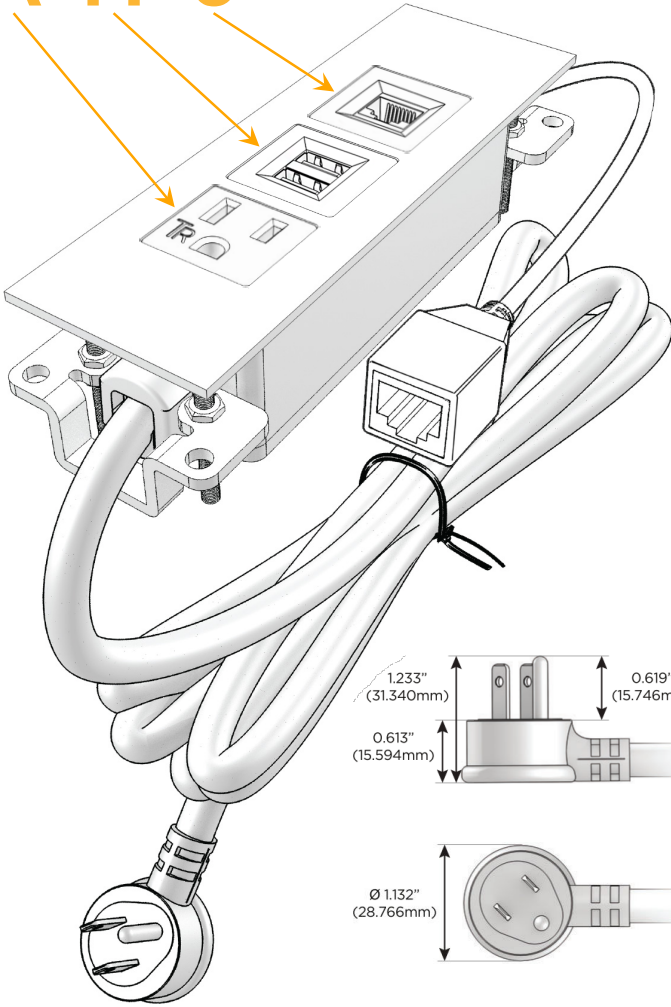

Trim Plate Finish: **STAINLESS STEEL MIRROR FINISH**

Custom Finishes Available

M-POWER-3T-AM6-SS8TP

Features:

Module/Port Options:

- A** Tamper Resistant AC Receptacle
- E** USB-A & USB-C (20W)
- M** Double USB-A (Fast Charging Ports - 18W)
- H** HDMI
- 6** CAT 6
- 12** RJ 12
- X** Switched AC
- Y** 3-Way Switch (Low Voltage)
- V** USB-C (45W High Speed Charging Port)
- S** USB-C (25W High Speed Charging Port)
- R** Switched AC (Rocker Switch)
- D** Dimmer Switch

Plug:

Supplied with Low Profile Flat 45° Angle 120 VAC Plug

Optional Standard Straight 120 VAC Plug

Optional Straight 120 VAC Pass-through Plug

- CLEAN, COMPACT DESIGN
- STREAMLINED
- LOW PROFILE
- SIDE-EXITING CORDS
- PLUG & PLAY
- 6' AC CORD & PLUG (FLAT PLUG STANDARD)
- CUSTOMIZABLE CONFIGURATIONS AND FINISHES
- UL LISTED FOR MOUNTING IN FURNITURE
- 15A

M-POWER-3T

AC POWER & DATA CONNECTIVITY SOLUTION

M-POWER-3T-AM6-SS8TP

Specs:

Modules/Ports:

- A** Tamper Resistant AC Receptacle
- M** Double USB-A (Fast Charging Ports - 18W)
- 6** CAT 6

A M 6

TOP