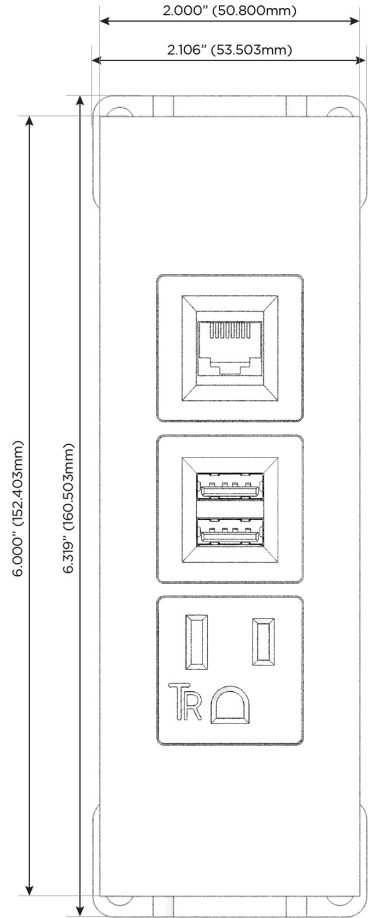

Trim Plate Finish: **STAINLESS STEEL MIRROR FINISH**

Custom Finishes Available

M-POWER-3T-AM6-SS8TP

Features:

Module/Port Options:

- A** Tamper Resistant AC Receptacle
- E** USB-A & USB-C (20W)
- M** Double USB-A (Fast Charging Ports - 18W)
- H** HDMI
- 6** CAT 6
- 12** RJ 12
- X** Switched AC
- Y** 3-Way Switch (Low Voltage)
- V** USB-C (45W High Speed Charging Port)
- S** USB-C (25W High Speed Charging Port)
- R** Switched AC (Rocker Switch)
- D** Dimmer Switch

Plug:

Supplied with Low Profile Flat 45° Angle 120 VAC Plug

Optional Standard Straight 120 VAC Plug

Optional Straight 120 VAC Pass-through Plug

- CLEAN, COMPACT DESIGN
- STREAMLINED
- LOW PROFILE
- SIDE-EXITING CORDS
- PLUG & PLAY
- 6' AC CORD & PLUG (FLAT PLUG STANDARD)
- CUSTOMIZABLE CONFIGURATIONS AND FINISHES
- UL LISTED FOR MOUNTING IN FURNITURE
- 15A

M-POWER-3T

AC POWER & DATA CONNECTIVITY SOLUTION

M-POWER-3T-AM6-SS8TP

Specs:

Modules/Ports:

- A** Tamper Resistant AC Receptacle
- M** Double USB-A (Fast Charging Ports - 18W)
- 6** CAT 6

A M 6

TOP