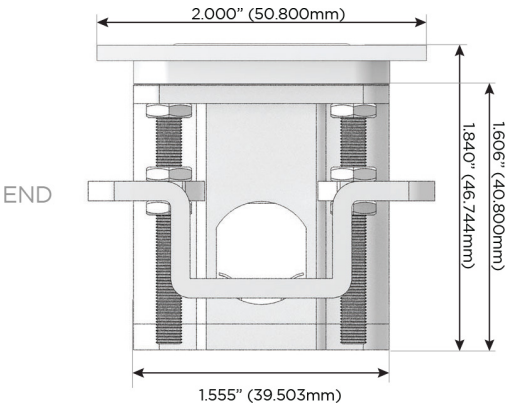

Plug:

Supplied with Low Profile Flat 45° Angle 120 VAC Plug

Optional Standard Straight 120 VAC Plug

Optional Straight 120 VAC Pass-through Plug

- CLEAN, COMPACT DESIGN
- STREAMLINED
- LOW PROFILE
- SIDE-EXITING CORDS
- PLUG & PLAY
- 6' AC CORD & PLUG (FLAT PLUG STANDARD)
- CUSTOMIZABLE CONFIGURATIONS AND FINISHES
- UL LISTED FOR MOUNTING IN FURNITURE
- 15A

M-POWER-3T

AC POWER & DATA CONNECTIVITY SOLUTION

M-POWER-3T-AM6-SS8TP

Specs:

Modules/Ports:

- A** Tamper Resistant AC Receptacle
- M** Double USB-A (Fast Charging Ports - 18W)
- 6** CAT 6

A M 6

TOP