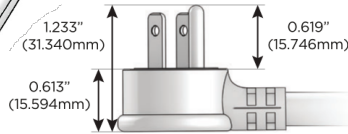

M-POWER-3T

AC POWER & DATA CONNECTIVITY SOLUTION

M-POWER-3T-AM6-SATP

Specs:

Modules/Ports:

- A** Tamper Resistant AC Receptacle
- M** Double USB-A (Fast Charging Ports - 18W)
- 6** CAT 6

A M 6

Distributed by