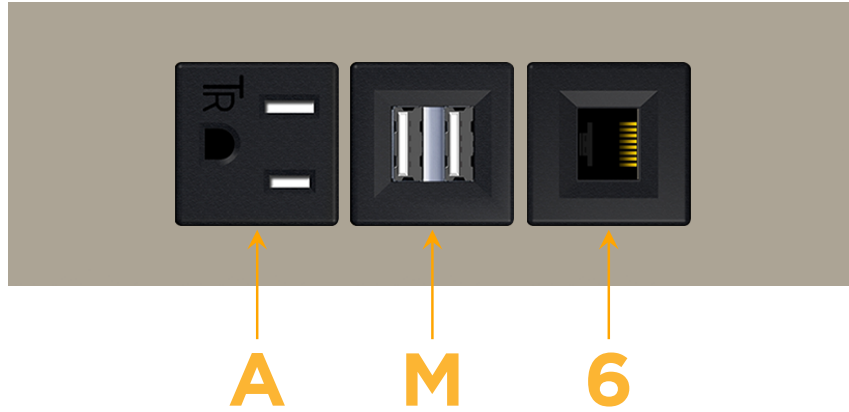

Trim Plate Finish: **SATIN NICKEL (ABS)**

Custom Finishes Available

M-POWER-3T-AM6-SATP

Features:

Module/Port Options:

- A** Tamper Resistant AC Receptacle
- E** USB-A & USB-C (20W)
- M** Double USB-A (Fast Charging Ports - 18W)
- H** HDMI
- 6** CAT 6
- 12** RJ 12
- X** Switched AC
- Y** 3-Way Switch (Low Voltage)
- V** USB-C (45W High Speed Charging Port)
- S** USB-C (25W High Speed Charging Port)
- R** Switched AC (Rocker Switch)
- D** Dimmer Switch

Plug:

Supplied with Low Profile Flat 45° Angle 120 VAC Plug

Optional Standard Straight 120 VAC Plug

Optional Straight 120 VAC Pass-through Plug

- CLEAN, COMPACT DESIGN
- STREAMLINED
- LOW PROFILE
- SIDE-EXITING CORDS
- PLUG & PLAY
- 6' AC CORD & PLUG (FLAT PLUG STANDARD)
- CUSTOMIZABLE CONFIGURATIONS AND FINISHES
- UL LISTED FOR MOUNTING IN FURNITURE
- 15A

M-POWER-3T

AC POWER & DATA CONNECTIVITY SOLUTION

M-POWER-3T-AM6-SATP

Specs:

Modules/Ports:

- A** Tamper Resistant AC Receptacle
- M** Double USB-A (Fast Charging Ports - 18W)
- 6** CAT 6

A M 6

Distributed by