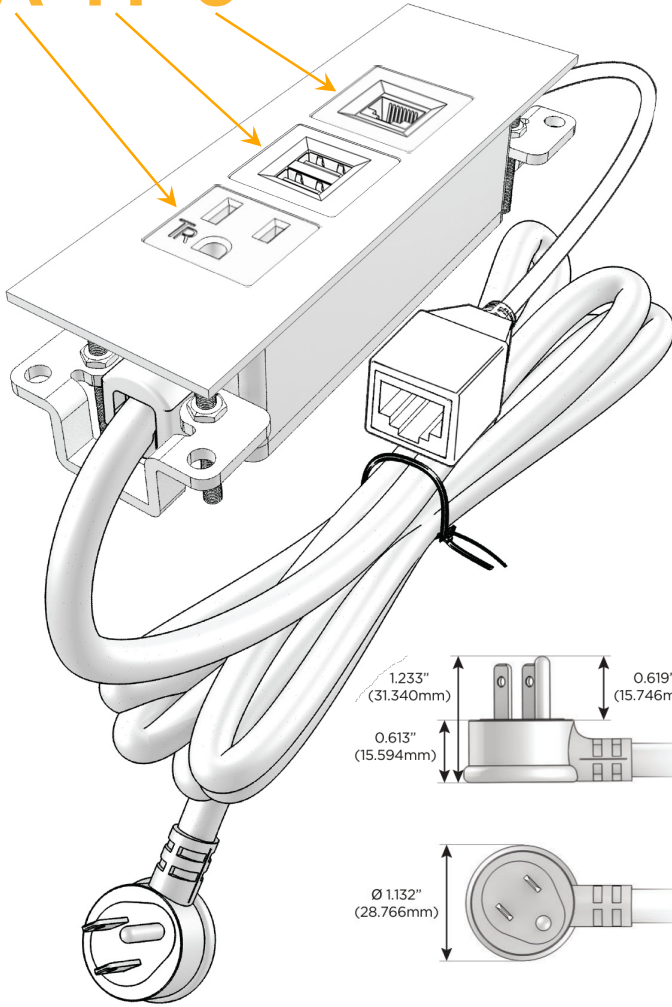

Trim Plate Finish: **SATIN NICKEL (ABS)**

Custom Finishes Available

M-POWER-3T-AM6-SATP

Features:

Module/Port Options:

- A** Tamper Resistant AC Receptacle
- E** USB-A & USB-C (20W)
- M** Double USB-A (Fast Charging Ports - 18W)
- H** HDMI
- 6** CAT 6
- 12** RJ 12
- X** Switched AC
- Y** 3-Way Switch (Low Voltage)
- V** USB-C (45W High Speed Charging Port)
- S** USB-C (25W High Speed Charging Port)
- R** Switched AC (Rocker Switch)
- D** Dimmer Switch

Plug:

Supplied with Low Profile Flat 45° Angle 120 VAC Plug

Optional Standard Straight 120 VAC Plug

Optional Straight 120 VAC Pass-through Plug

- CLEAN, COMPACT DESIGN
- STREAMLINED
- LOW PROFILE
- SIDE-EXITING CORDS
- PLUG & PLAY
- 6' AC CORD & PLUG (FLAT PLUG STANDARD)
- CUSTOMIZABLE CONFIGURATIONS AND FINISHES
- UL LISTED FOR MOUNTING IN FURNITURE
- 15A

M-POWER-3T

AC POWER & DATA CONNECTIVITY SOLUTION

M-POWER-3T-AM6-SATP

Specs:

Modules/Ports:

- A** Tamper Resistant AC Receptacle
- M** Double USB-A (Fast Charging Ports - 18W)
- 6** CAT 6

A M 6

Distributed by