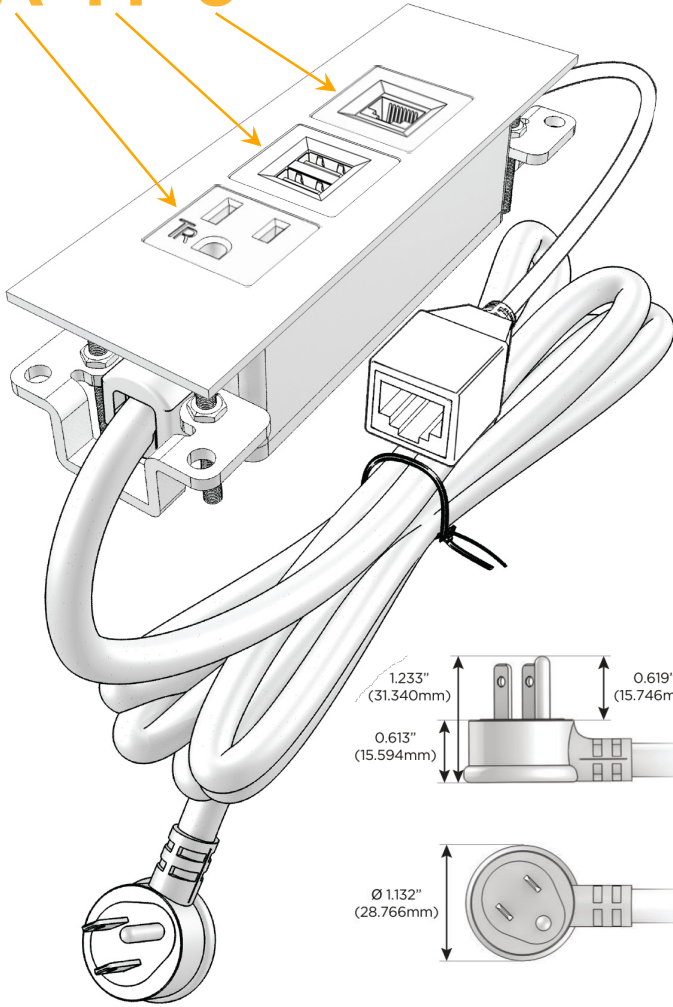

### Module/Port Options:

- A** Tamper Resistant AC Receptacle
- E** USB-A & USB-C (20W)
- M** Double USB-A (Fast Charging Ports - 18W)
- H** HDMI
- 6** CAT 6
- 12** RJ 12
- X** Switched AC
- Y** 3-Way Switch (Low Voltage)
- V** USB-C (45W High Speed Charging Port)
- S** USB-C (25W High Speed Charging Port)
- R** Switched AC (Rocker Switch)
- D** Dimmer Switch

### Plug:

Supplied with Low Profile Flat 45° Angle 120 VAC Plug

Optional Standard Straight 120 VAC Plug

Optional Straight 120 VAC Pass-through Plug

- CLEAN, COMPACT DESIGN
- STREAMLINED
- LOW PROFILE
- SIDE-EXITING CORDS
- PLUG & PLAY
- 6' AC CORD & PLUG (FLAT PLUG STANDARD)
- CUSTOMIZABLE CONFIGURATIONS AND FINISHES
- UL LISTED FOR MOUNTING IN FURNITURE
- 15A

# M-POWER-3T

AC POWER & DATA CONNECTIVITY SOLUTION

M-POWER-3T-AM6-S3ATP

Specs:

**Modules/Ports:**

- A** Tamper Resistant AC Receptacle
- M** Double USB-A (Fast Charging Ports - 18W)
- 6** CAT 6

**A M 6**

Distributed by