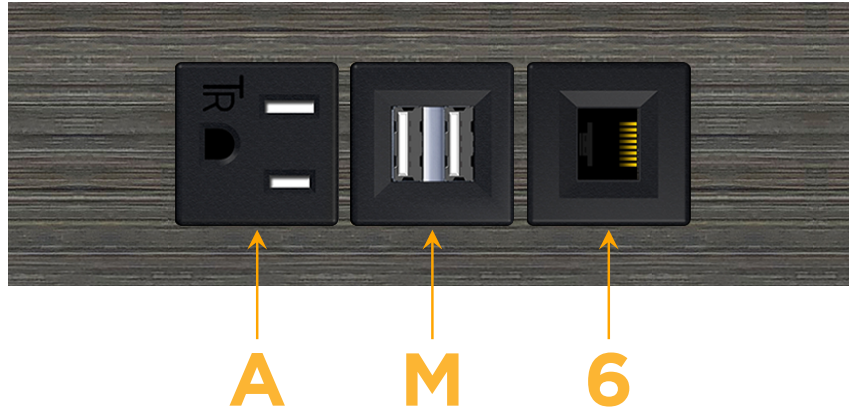

M-POWER-3T

AC POWER & DATA CONNECTIVITY SOLUTION

M-POWER-3T-AM6-S3ATP

Distributed by

Mormax Company, Inc.

8 Westchester Plaza

Elmsford, NY 10523

914-699-0101

sales@mormax.com

mormax.com

Metro Light & Power's line of power & data solutions offers sophisticated design elements combined with greater ease of installation. Streamlined and low-profile, enhanced by side-exiting cords, our outlets advance the industry with their cutting edge look and feel. We believe flexibility is key, and we provide a variety of mounting options, including the ability to mount in limited spaces. Our outlets are available in many finishes and configurations, in addition to a custom color and finish capability for our clients.

Trim Plate Finish: **GUNMETAL (ABS)**

Custom Finishes Available

M-POWER-3T-AM6-S3ATP

Features:

Module/Port Options:

- **A** Tamper Resistant AC Receptacle
- **E** USB-A & USB-C (20W)
- **M** Double USB-A (Fast Charging Ports - 18W)
- **H** HDMI
- **6** CAT 6
- **12** RJ 12
- **X** Switched AC
- **Y** 3-Way Switch (Low Voltage)
- **V** USB-C (45W High Speed Charging Port)
- **S** USB-C (25W High Speed Charging Port)
- **R** Switched AC (Rocker Switch)
- **D** Dimmer Switch

Plug:

Supplied with Low Profile Flat 45° Angle 120 VAC Plug

Optional Standard Straight 120 VAC Plug

Optional Straight 120 VAC Pass-through Plug

- CLEAN, COMPACT DESIGN
- STREAMLINED
- LOW PROFILE
- SIDE-EXITING CORDS
- PLUG & PLAY
- 6' AC CORD & PLUG (FLAT PLUG STANDARD)
- CUSTOMIZABLE CONFIGURATIONS AND FINISHES
- UL LISTED FOR MOUNTING IN FURNITURE
- 15A