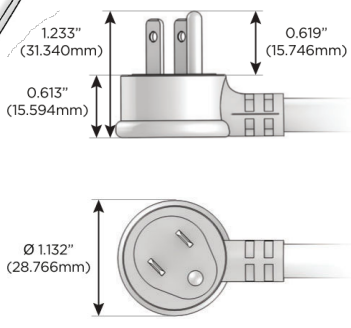

### Module/Port Options:

- A** Tamper Resistant AC Receptacle
- E** USB-A & USB-C (20W)
- M** Double USB-A (Fast Charging Ports - 18W)
- H** HDMI
- 6** CAT 6
- 12** RJ 12
- X** Switched AC
- Y** 3-Way Switch (Low Voltage)
- V** USB-C (45W High Speed Charging Port)
- S** USB-C (25W High Speed Charging Port)
- R** Switched AC (Rocker Switch)
- D** Dimmer Switch

### Plug:

Supplied with Low Profile Flat 45° Angle 120 VAC Plug

Optional Standard Straight 120 VAC Plug

Optional Straight 120 VAC Pass-through Plug

- CLEAN, COMPACT DESIGN
- STREAMLINED
- LOW PROFILE
- SIDE-EXITING CORDS
- PLUG & PLAY
- 6' AC CORD & PLUG (FLAT PLUG STANDARD)
- CUSTOMIZABLE CONFIGURATIONS AND FINISHES
- UL LISTED FOR MOUNTING IN FURNITURE
- 15A

# M-POWER-3T

AC POWER & DATA CONNECTIVITY SOLUTION

M-POWER-3T-AM6-S3ATP

Specs:

**Modules/Ports:**

- A** Tamper Resistant AC Receptacle
- M** Double USB-A (Fast Charging Ports - 18W)
- 6** CAT 6

**A M 6**

Distributed by