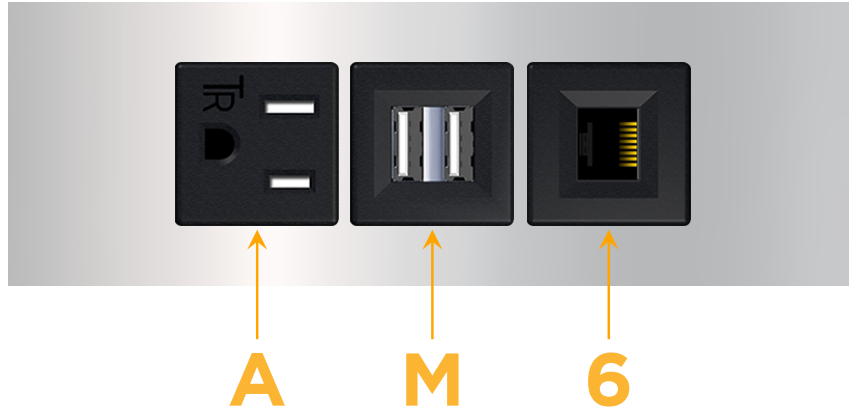

Trim Plate Finish: **CHROME (ABS)**

Custom Finishes Available

M-POWER-3T-AM6-CRATP

Features:

Module/Port Options:

- A** Tamper Resistant AC Receptacle
- E** USB-A & USB-C (20W)
- M** Double USB-A (Fast Charging Ports - 18W)
- H** HDMI
- 6** CAT 6
- 12** RJ 12
- X** Switched AC
- Y** 3-Way Switch (Low Voltage)
- V** USB-C (45W High Speed Charging Port)
- S** USB-C (25W High Speed Charging Port)
- R** Switched AC (Rocker Switch)
- D** Dimmer Switch

Plug:

Supplied with Low Profile Flat 45° Angle 120 VAC Plug

Optional Standard Straight 120 VAC Plug

Optional Straight 120 VAC Pass-through Plug

- CLEAN, COMPACT DESIGN
- STREAMLINED
- LOW PROFILE
- SIDE-EXITING CORDS
- PLUG & PLAY
- 6' AC CORD & PLUG (FLAT PLUG STANDARD)
- CUSTOMIZABLE CONFIGURATIONS AND FINISHES
- UL LISTED FOR MOUNTING IN FURNITURE
- 15A

M-POWER-3T

AC POWER & DATA CONNECTIVITY SOLUTION

M-POWER-3T-AM6-CRATP

Specs:

Modules/Ports:

- A** Tamper Resistant AC Receptacle
- M** Double USB-A (Fast Charging Ports - 18W)
- 6** CAT 6

A M 6

Distributed by