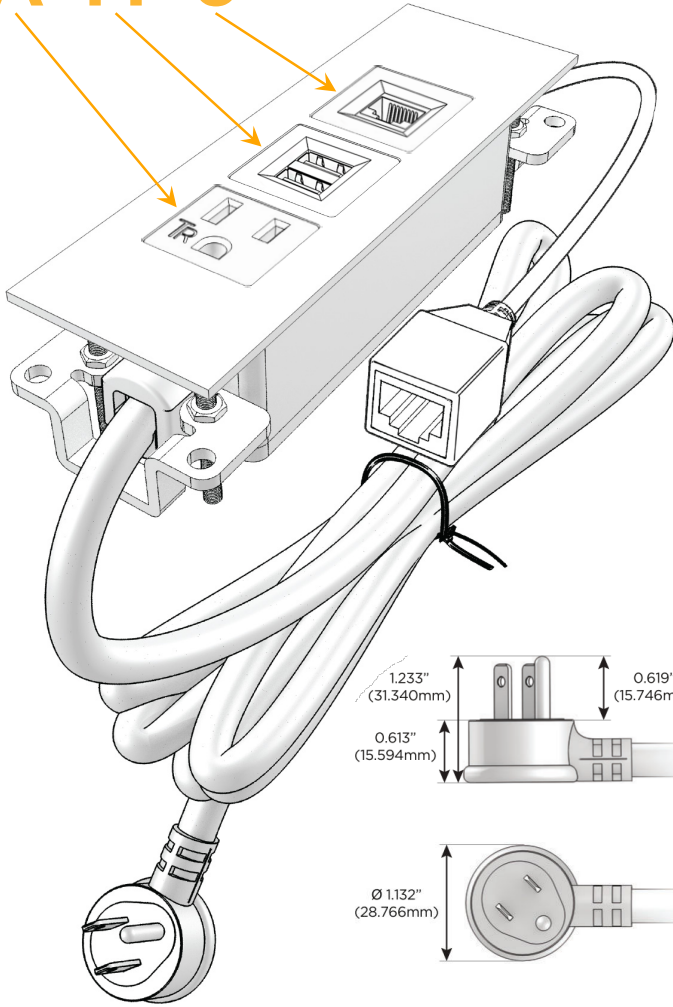

Trim Plate Finish: **CHROME (ABS)**

Custom Finishes Available

M-POWER-3T-AM6-CRATP

Features:

Module/Port Options:

- A** Tamper Resistant AC Receptacle
- E** USB-A & USB-C (20W)
- M** Double USB-A (Fast Charging Ports - 18W)
- H** HDMI
- 6** CAT 6
- 12** RJ 12
- X** Switched AC
- Y** 3-Way Switch (Low Voltage)
- V** USB-C (45W High Speed Charging Port)
- S** USB-C (25W High Speed Charging Port)
- R** Switched AC (Rocker Switch)
- D** Dimmer Switch

Plug:

Supplied with Low Profile Flat 45° Angle 120 VAC Plug

Optional Standard Straight 120 VAC Plug

Optional Straight 120 VAC Pass-through Plug

- CLEAN, COMPACT DESIGN
- STREAMLINED
- LOW PROFILE
- SIDE-EXITING CORDS
- PLUG & PLAY
- 6' AC CORD & PLUG (FLAT PLUG STANDARD)
- CUSTOMIZABLE CONFIGURATIONS AND FINISHES
- UL LISTED FOR MOUNTING IN FURNITURE
- 15A

M-POWER-3T

AC POWER & DATA CONNECTIVITY SOLUTION

M-POWER-3T-AM6-CRATP

Specs:

Modules/Ports:

- A** Tamper Resistant AC Receptacle
- M** Double USB-A (Fast Charging Ports - 18W)
- 6** CAT 6

A M 6

Distributed by